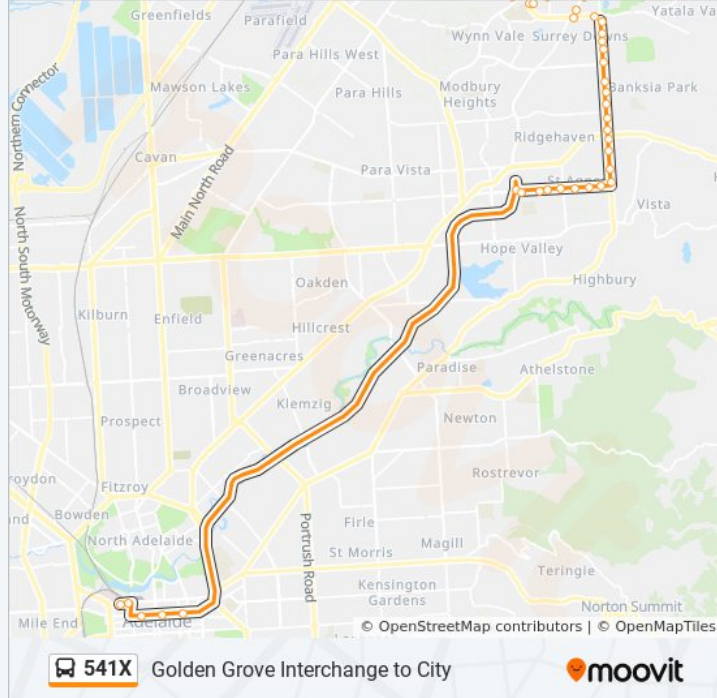

Direction: City (RAH)

43 stops

[VIEW LINE SCHEDULE](#)

- Zone B Golden Grove Interchange
- Stop 62A The Grove Way - East side
- Stop 62 Marie Clark Drive - North side
- Stop 61A Marie Clark Drive- North side
- Stop 61 Bicentennial Dr - West side
- Stop 60A Bicentennial Dr - North West side
- Stop 60 Bicentennial Dr - North West side
- Stop 59A Bicentennial Dr - North West side
- Stop 59 Bicentennial Dr - West side
- Stop 58 John Rd - North side
- Stop 57 John Rd - North side
- Stop 56 Golden Grove Rd - South East side
- Stop 55 Golden Grove Rd - South East side
- Stop 54 Golden Grove Rd - South East side
- Stop 60A Yatala Vale Rd - North side
- Stop 60 Yatala Vale Rd - North side
- Stop 59 Hancock Rd - East side
- Stop 58 Hancock Rd - East side
- Stop 57A Hancock Rd - East side
- Stop 57 Hancock Rd - East side
- Stop 56 Hancock Rd - East side
- Stop 55 Hancock Rd - East side

Stop 44 Smart Rd - South side

Stop 43E Smart Rd - South side

Stop 43D Smart Rd - South side

Stop 43C Smart Rd - South side

Stop 43B Smart Rd - South side

Zone D Tea Tree Plaza Interchange - West side

Stop S1 Grenfell St - South side

Stop U1 Grenfell St - South side

Stop W1 Currie St - South side

Stop X1 North Tce - South side

Stop Y1 North Tce - South side

Direction: Fairview Park

28 stops

[VIEW LINE SCHEDULE](#)

Stop Y1 North Tce - South side

Stop B1 Currie St - North side

Stop C1 Currie St - North side

Stop D3 Currie St - North side

Stop F3 Grenfell St - North side

Stop H1 Grenfell St - North side

Zone F Tea Tree Plaza Interchange - East side

Stop 43B Smart Rd - North side