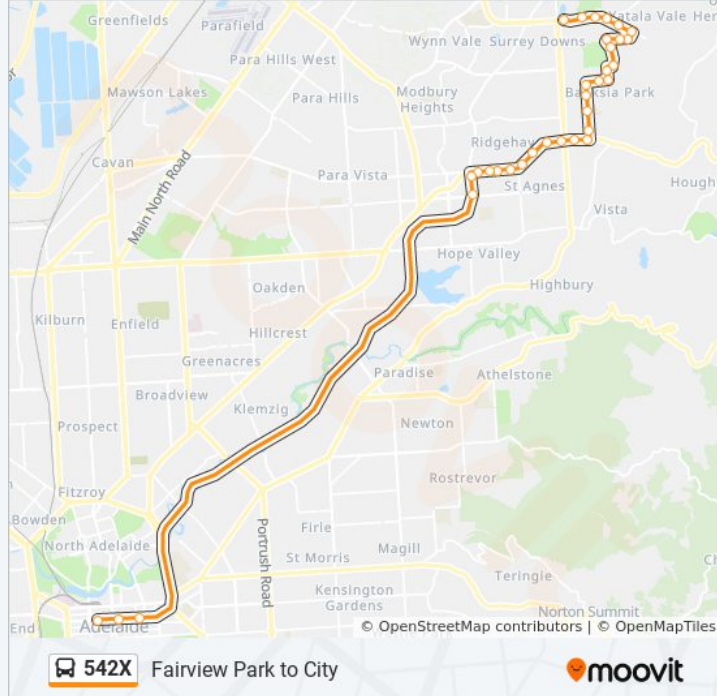

542X bus Info

Direction: City

Stops: 33

Trip Duration: 46 min

Line Summary:

- Stop 48 North East Rd - South East side
- Stop 47 North East Rd - South East side
- Stop 46 North East Rd - South East side
- Stop 45A North East Rd - South side
- Stop 45 North East Rd - South side
- Stop 44 North East Rd - South side
- Stop 43A Golden Grove Rd - East side
- Zone D Tea Tree Plaza Interchange - West side
- Stop S1 Grenfell St - South side
- Stop U1 Grenfell St - South side
- Stop W1 Currie St - South side

Direction: Fairview Park

34 stops

[VIEW LINE SCHEDULE](#)

- Stop C1 Currie St - North side
- Stop D3 Currie St - North side
- Stop F2 Grenfell St - North side
- Stop H1 Grenfell St - North side
- Zone F Tea Tree Plaza Interchange - East side
- Stop 43A Golden Grove Ave - West side
- Stop 44 North East Rd - North side
- Stop 45 North East Rd - North side
- Stop 45A North East Rd - North side
- Stop 46 North East Rd - North West side
- Stop 47 North East Rd - North West side
- Stop 48 North East Rd - North West side
- Stop 49 North East Rd - North West side
- Stop 50 North East Rd - North side
- Stop 51 North East Rd - North side
- Stop 52 North East Rd - North West side
- Stop 53 Elizabeth St - West side
- Stop 54 Elizabeth St - West side

542X bus Info

Direction: Fairview Park

Stops: 34

Trip Duration: 46 min

Line Summary:

- Stop 55 Elizabeth St - West side
- Stop 56 Elizabeth St - West side
- Stop 57 Cottenham Rd - North side
- Stop 58 Haines Rd - West side
- Stop 59 Haines Rd - West side
- Stop 60 Hamilton Rd - West side
- Stop 61 Hamilton Rd - West side
- Stop 62 Katarama Rd - North side
- Stop 63 Katarama Rd - North West side
- Stop 63A Katarama Rd - North West side
- Stop 63B Yatala Vale Rd - South side
- Stop 64 Yatala Vale Rd - South side
- Stop 65 Yatala Vale Rd - South side
- Stop 66 Yatala Vale Rd - South side
- Stop 67 Yatala Vale Rd - South side
- Stop 68 Yatala Vale Rd - South side