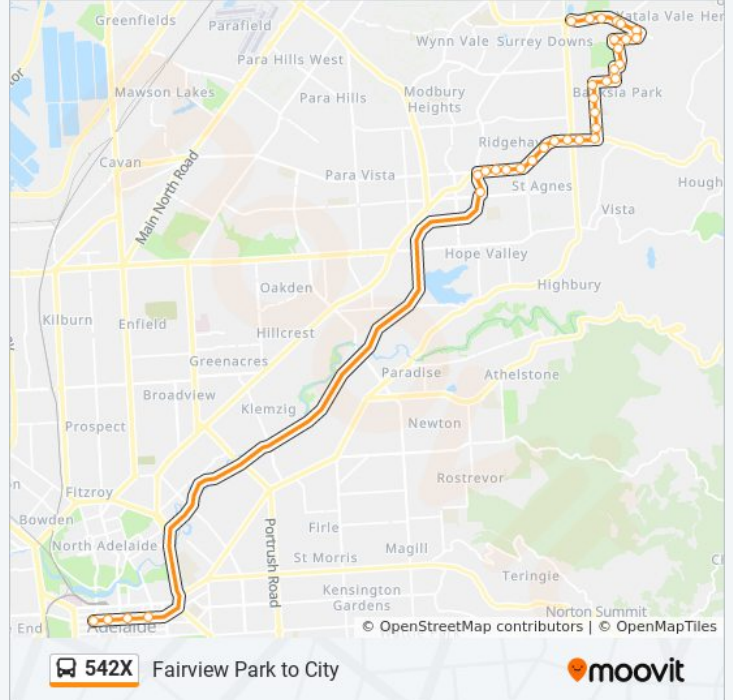

542X bus Info

Direction: City

Stops: 33

Trip Duration: 46 min

Line Summary:

- Stop 48 North East Rd - South East side
- Stop 47 North East Rd - South East side
- Stop 46 North East Rd - South East side
- Stop 45A North East Rd - South side
- Stop 45 North East Rd - South side
- Stop 44 North East Rd - South side
- Stop 43A Golden Grove Rd - East side
- Zone D Tea Tree Plaza Interchange - West side
- Stop S1 Grenfell St - South side
- Stop U1 Grenfell St - South side
- Stop W1 Currie St - South side

Direction: Fairview Park

34 stops

[VIEW LINE SCHEDULE](#)

- Stop C1 Currie St - North side
- Stop D3 Currie St - North side
- Stop F2 Grenfell St - North side
- Stop H1 Grenfell St - North side
- Zone F Tea Tree Plaza Interchange - East side
- Stop 43A Golden Grove Ave - West side
- Stop 44 North East Rd - North side
- Stop 45 North East Rd - North side
- Stop 45A North East Rd - North side
- Stop 46 North East Rd - North West side
- Stop 47 North East Rd - North West side
- Stop 48 North East Rd - North West side
- Stop 49 North East Rd - North West side
- Stop 50 North East Rd - North side
- Stop 51 North East Rd - North side
- Stop 52 North East Rd - North West side
- Stop 53 Elizabeth St - West side
- Stop 54 Elizabeth St - West side

542X bus Info

Direction: Fairview Park

Stops: 34

Trip Duration: 46 min

Line Summary:

- Stop 55 Elizabeth St - West side
- Stop 56 Elizabeth St - West side
- Stop 57 Cottenham Rd - North side
- Stop 58 Haines Rd - West side
- Stop 59 Haines Rd - West side
- Stop 60 Hamilton Rd - West side
- Stop 61 Hamilton Rd - West side
- Stop 62 Katarama Rd - North side
- Stop 63 Katarama Rd - North West side
- Stop 63A Katarama Rd - North West side
- Stop 63B Yatala Vale Rd - South side
- Stop 64 Yatala Vale Rd - South side
- Stop 65 Yatala Vale Rd - South side
- Stop 66 Yatala Vale Rd - South side
- Stop 67 Yatala Vale Rd - South side
- Stop 68 Yatala Vale Rd - South side