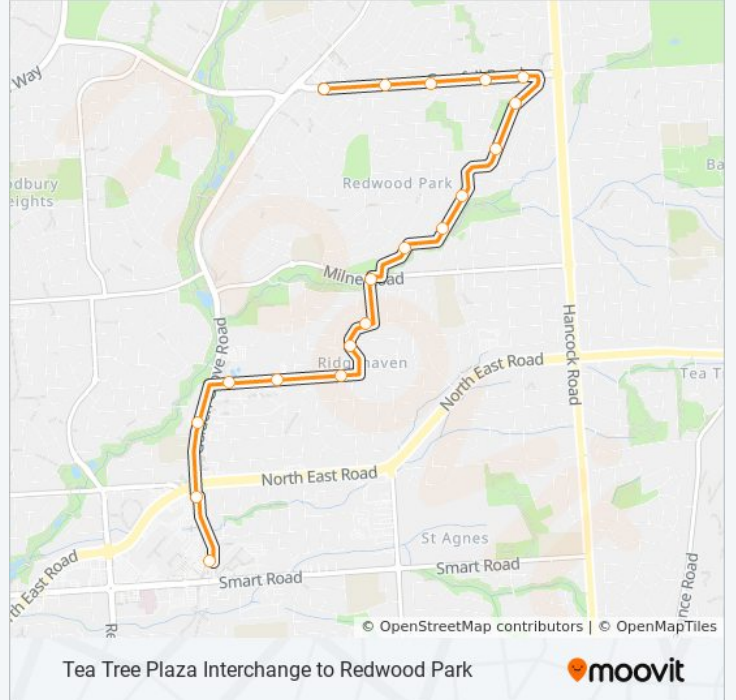

Stop 49 Penny St - West side

Stop 50 Riverside Dr - North West side

Stop 51 Riverside Dr - North West side

Stop 52 Riverside Dr - North West side

Stop 53 Cronulla Dr - West side

Stop 54 Cronulla Dr - West side

Stop 55 Grenfell Rd - South side

Stop 56 Grenfell Rd - South side

Stop 57 Grenfell Rd - South side

Stop 58 Grenfell Rd - South side

Stop 58A Grenfell Rd - South side

543G bus Time Schedule

Redwood Park Route Timetable:

Direction: Redwood Park

Stops: 19

Trip Duration: 12 min

Line Summary:

543G bus time schedules and route maps are available in an offline PDF at moovitapp.com. Use the [Moovit App](#) to see live bus times, train schedule or subway schedule, and step-by-step directions for all public transit in Adelaide.