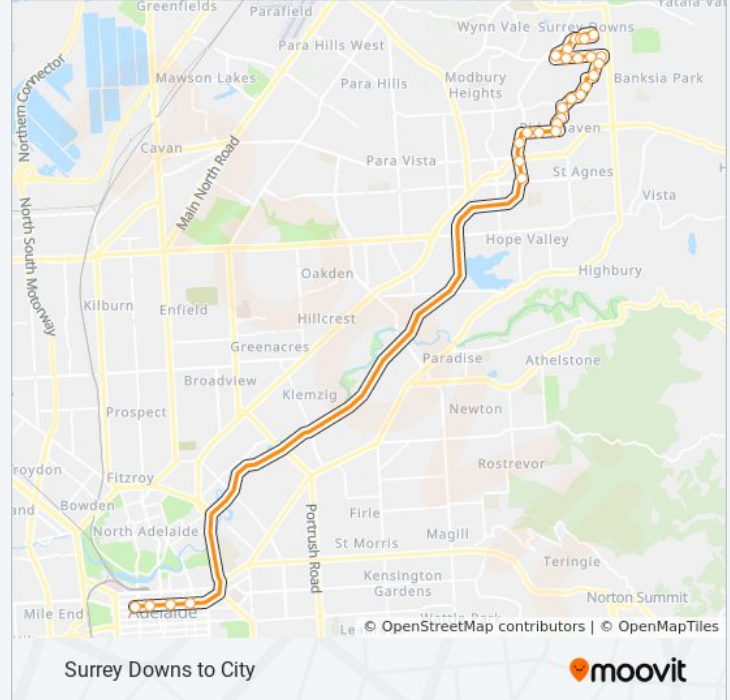

Stop 55 Grenfell Rd - South side

Stop 56 Grenfell Rd - South side

Stop 57 Grenfell Rd - South side

Stop 58 Grenfell Rd - South side

Stop 59 Illyarrie Ave - West side

Stop 60 Illyarrie Ave - North West side

Stop 61 Illyarrie Ave - North side

Stop 61A Illyarrie Ave - North side

Stop 61B Zealand St - East side

Stop 62 Illyarrie Ave - South East side

543X bus time schedules and route maps are available in an offline PDF at moovitapp.com. Use the [Moovit App](#) to see live bus times, train schedule or subway schedule, and step-by-step directions for all public transit in Adelaide.

[About Moovit](#) • [MaaS Solutions](#) • [Supported Countries](#) • [Mooviter Community](#)

© 2023 Moovit - All Rights Reserved

Check Live Arrival Times