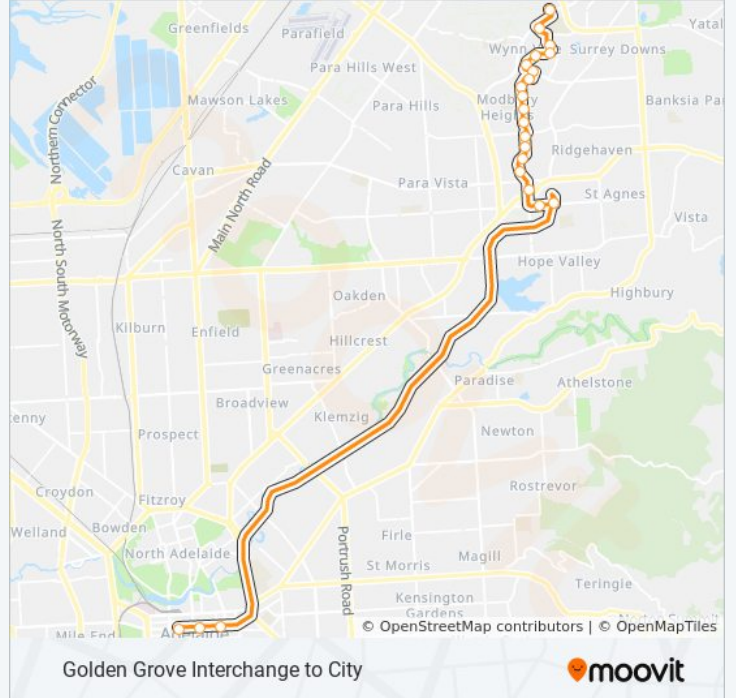

Use the Moovit App to find the closest 544X bus station near you and find out when is the next 544X bus arriving.

Direction: City

22 stops

[VIEW LINE SCHEDULE](#)

- Zone E Golden Grove Interchange
- Stop 60 Surrey Farm Dr - East side
- Stop 59 Avalon Dr - North East side
- Stop 58 Richardson Dr - South East side
- Stop 57 Richardson Dr - South East side
- Stop 56 Richardson Dr - East side
- Stop 55 Grenfell Rd - North side
- Stop 54 Ladywood Rd - East side
- Stop 53 Ladywood Rd - East side
- Stop 52 Ladywood Rd - East side
- Stop 51 Ladywood Rd - East side
- Stop 50 Ladywood Rd - East side
- Stop 49 Ladywood Rd - East side
- Stop 48 Ladywood Rd - East side
- Stop 47 Ladywood Rd - South East side
- Stop 46 Ladywood Rd - East side
- Stop 45 Reservoir Rd - East side
- Stop 42A Smart Rd - North side
- Zone D Tea Tree Plaza Interchange - West side
- Stop S1 Grenfell St - South side
- Stop U1 Grenfell St - South side
- Stop W1 Currie St - South side

544X bus Info

Direction: City

Stops: 22

Trip Duration: 44 min

Line Summary:

Direction: Golden Grove

26 stops

[VIEW LINE SCHEDULE](#)

- Stop C1 Currie St - North side
- Stop D3 Currie St - North side
- Stop F2 Grenfell St - North side
- Stop H1 Grenfell St - North side
- Zone E Tea Tree Plaza Interchange - East side
- Stop 42A Smart Rd - South side
- Stop 45 Reservoir Rd - West side
- Stop 46 Ladywood Rd - West side
- Stop 47 Ladywood Rd - West side
- Stop 48 Ladywood Rd - West side
- Stop 49 Ladywood Rd - West side
- Stop 50 Ladywood Rd - West side
- Stop 51 Ladywood Rd - West side
- Stop 52 Ladywood Rd - West side
- Stop 53 Ladywood Rd - West side
- Stop 54 Ladywood Rd - West side
- Stop 55 Grenfell Rd - South side
- Stop 56 Richardson Dr - West side

544X bus Info

Direction: Golden Grove

Stops: 26

Trip Duration: 45 min

Line Summary:

Stop 57 Richardson Dr - North West side

Stop 58 Richardson Dr - North West side

Stop 59 Avalon Dr - South West side