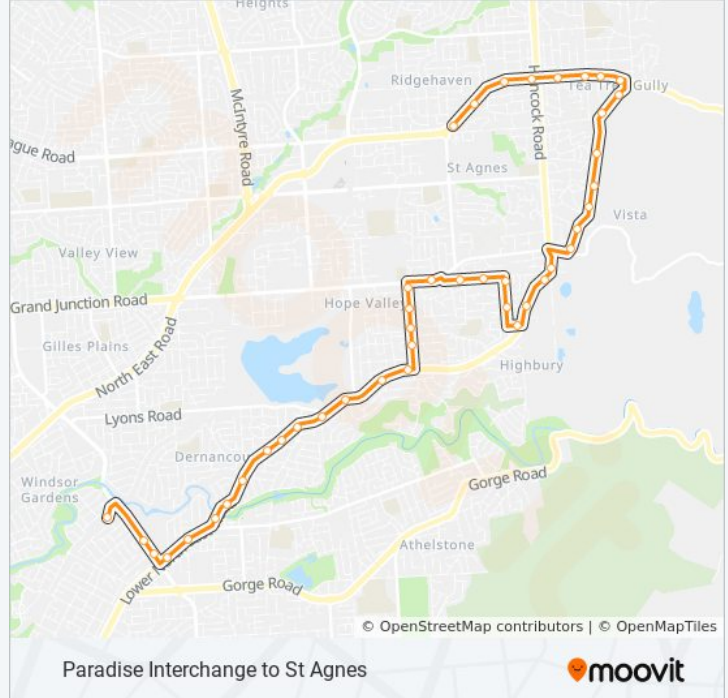

**Direction: St Agnes**

43 stops

[VIEW LINE SCHEDULE](#)

- Zone E Paradise Interchange - North West side
- Stop 25A Darley Rd - East side
- Stop 25 Darley Rd - North East side
- Stop 26 Lower North East Rd - North West side
- Stop 26A Lower North East Rd - North West side
- Stop 27 Lower North East Rd - West side
- Stop 28 Lower North East Rd - North West side
- Stop 29 Lower North East Rd - West side
- Stop 30 Lower North East Rd - North West side
- Stop 31 Lower North East Rd - North West side
- Stop 32 Lower North East Rd - North West side
- Stop 33 Lower North East Rd - North side
- Stop 34 Lower North East Rd - North side
- Stop 35 Lower North East Rd - North West side
- Stop 36 Lower North East Rd - West side
- Stop 36A Valley Rd - West side
- Stop 37 Valley Rd - West side
- Stop 37A Valley Rd - West side
- Stop 37B Valley Rd - West side
- Stop 38A Grand Junction Rd - North side
- Stop 39 Barracks Rd - North side
- Stop 39A Barracks Rd - North side

**Stops:** 43

**Trip Duration:** 22 min

**Line Summary:**

- Stop 40 Amber Rd - East side
- Stop 40A Amber Rd - East side
- Stop 40B Josephine St - North side
- Stop 41 Lower North East Rd - West side
- Stop 42 Lower North East Rd - North West side
- Stop 43 Lower North East Rd - West side
- Stop 44 Perseverance Rd - West side
- Stop 45 Perseverance Rd - West side
- Stop 46 Perseverance Rd - West side
- Stop 47 Perseverance Rd - West side
- Stop 48 Perseverance Rd - North West side
- Stop 49 Perseverance Rd - North West side
- Stop 50 Perseverance Rd - North West side
- Stop 51B North East Rd - South side
- Stop 51A North East Rd - South side
- Stop 52 North East Rd - South East side
- Stop 51 North East Rd - South side
- Stop 50 North East Rd - South East side
- Stop 49 North East Rd - South East side
- Stop 48 North East Rd - South East side
- Stop 47 North East Rd - South East side