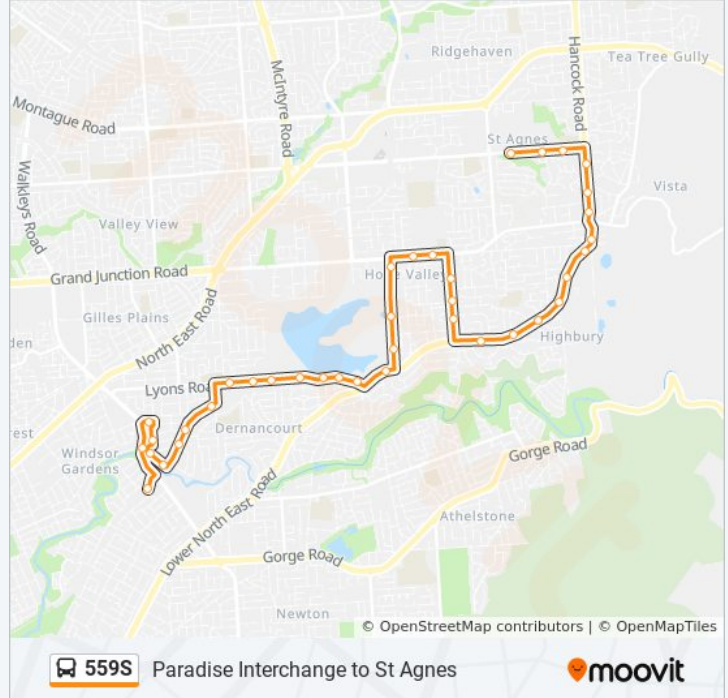

Direction: St Agnes

43 stops

[VIEW LINE SCHEDULE](#)

- Stop C1 Currie St - North side
- Stop D4 Currie St - North side
- Stop G2 Grenfell St - North side
- Stop H2 Grenfell St - North side
- Zone B Klemzig Interchange - West side
- Zone E Paradise Interchange - North West side
- Stop 29A Darley Rd - West side
- Stop 29B Longview Rd - North side
- Stop 29C Lowan Rd - East side
- Stop 29D Pittwater Dr - North East side
- Stop 29E Pittwater Dr - North side
- Stop 29F Brookvale Rd - West side
- Stop 29G Brookvale Rd - West side
- Stop 29H Brookvale Rd - West side
- Stop 30 Lyons Rd - North side
- Stop 30A Lyons Rd - North side
- Stop 31 Lyons Rd - North side
- Stop 32 Lyons Rd - North side
- Stop 32A Lyons Rd - North side
- Stop 32B Lyons Rd - North side
- Stop 33 Lyons Rd - North side
- Stop 34 Lower North East Rd - North side

559S bus Info

Direction: St Agnes

Stops: 43

Trip Duration: 35 min

Line Summary:

- Stop 34A Awoonga Rd - West side
- Stop 34B Awoonga Rd - West side
- Stop 34C Awoonga Rd - West side
- Stop 35 Grand Junction Rd - North side
- Stop 35A Grand Junction Rd - North side
- Stop 37A Valley Rd - East side
- Stop 37 Valley Rd - East side
- Stop 36A Valley Rd - East side
- Stop 37L Lower North East Rd - North side
- Stop 38L Lower North East Rd - North side
- Stop 39 Lower North East Rd - North West side
- Stop 40 Lower North East Rd - West side
- Stop 41 Lower North East Rd - West side
- Stop 42 Lower North East Rd - North West side
- Stop 43 Lower North East Rd - West side
- Stop 44H Hancock Rd - West side
- Stop 45H Hancock Rd - West side
- Stop 46H Hancock Rd - West side
- Stop 46 Smart Rd - South side
- Stop 45 Smart Rd - South side
- Stop 44 Smart Rd - South side