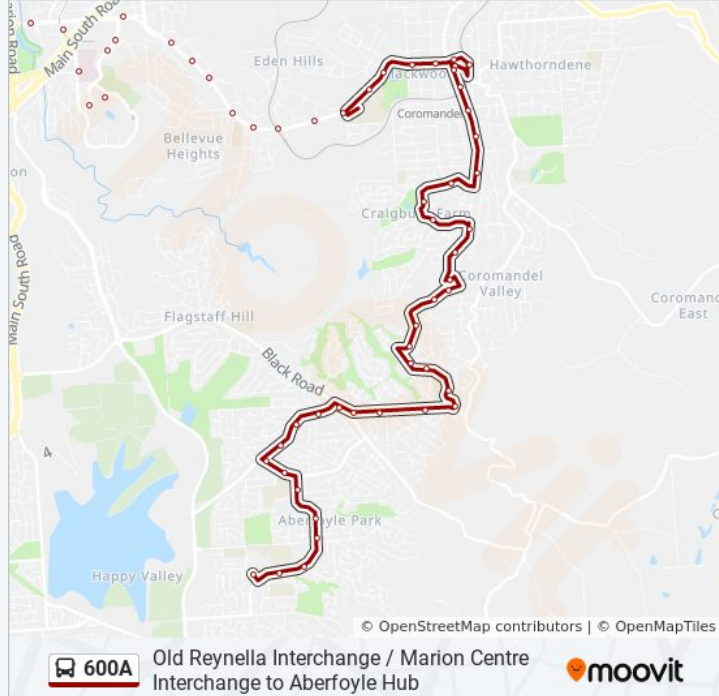

Stop 29B Shepherds Hill Rd - North West side

Stop 30 Shepherds Hill Rd - North West side

Stop 30A Shepherds Hill Rd - North West side

Stop 30B Shepherds Hill Rd - West side

Stop 30C Shepherds Hill Rd - North side

Stop 31 Shepherds Hill Rd - North side

Stop 31A Station Rd - North side

Zone B Blackwood Interchange

Stop 33A Main Rd - South side

Stop 32A Coromandel Pde - East side

Stop 33 Coromandel Pde - East side

Stop 34 Coromandel Pde - North East side

Stop 34A Coromandel Pde - North East side

Stop 35 Coromandel Pde - East side

Stop 35A Grand Blvd - South side

Stop 35B Grand Blvd - East side

Stop 35C Grand Blvd - North side

Stop 36 Diosma Dr - East side

Stop 36A Diosma Dr - South East side

Stop 37 Craiglee Dr - North side

Stop 37A Coromandel Pde - South side

Stop 37B Coromandel Pde - South East side

Stop 38 Murrays Hill Rd - North East side

Stop 38A Murrays Hill Rd - East side

Stop 39 Murrays Hill Rd - North side

Stop 39A Murrays Hill Rd - North side

Stop 40 Murrays Hill Rd - East side

Stop 41 Murrays Hill Rd - East side

Stop 42B Black Rd - South side

Stop 43B Black Rd - South side

Stop 43C Black Rd - South side

Stop 44 Black Rd - South side

Stop 45 Manning Rd - South side