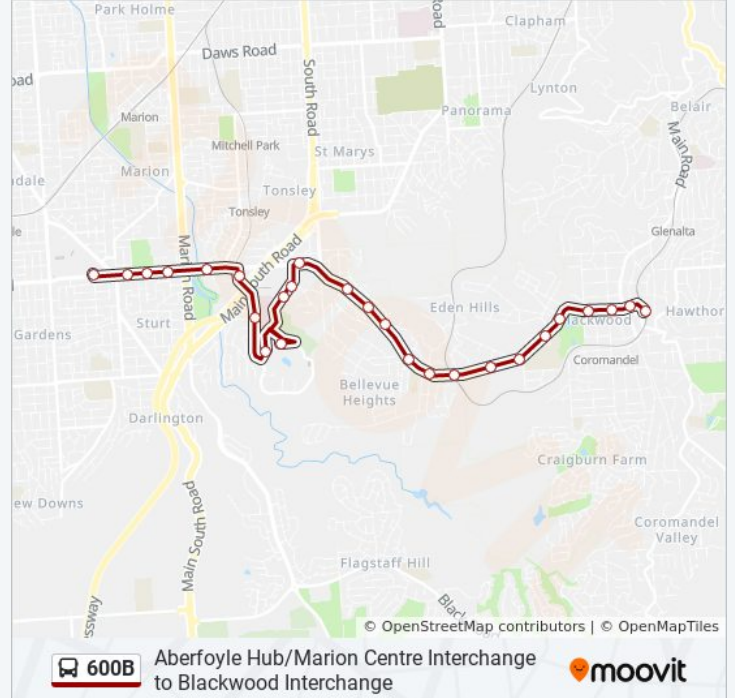

- Zone C Aberfoyle Hub Interchange
- Stop 53H Hub Dr - North side
- Stop 53 Hub Dr - North West side
- Stop 52 Hub Dr - West side
- Stop 51 Hub Dr - West side
- Stop 49 Hub Dr - West side
- Stop 48 Sunnymeade Dr - South side
- Stop 48A Sunnymeade Dr - South side
- Stop 47 Manning Rd - North side
- Stop 46 Manning Rd - West side
- Stop 45 Manning Rd - North side
- Stop 43C Black Rd - North side
- Stop 43B Black Rd - North side
- Stop 42B Black Rd - North side
- Stop 41 Murrays Hill Rd - West side
- Stop 40 Murrays Hill Rd - South West side
- Stop 39A Murrays Hill Rd - South side
- Stop 39 Murrays Hill Rd - West side
- Stop 38A Murrays Hill Rd - West side
- Stop 38 Murrays Hill Rd - West side
- Stop 37B Coromandel Pde - North West side

Stop 29D Sturt Rd - North side

Stop 29C Sturt Rd - North side

Stop 29B Sturt Rd - North side

Stop 29A Sturt Rd - North side

Stop 27A Flinders Dr - East side

Zone A Flinders Medical Centre

Stop 26D University Dr - West side

Stop 28 Shepherds Hill Rd - North East side

600B bus Time Schedule

Blackwood Route Timetable:

Sunday	09:23 - 18:27
Monday	06:14 - 21:25
Tuesday	06:14 - 21:25
Wednesday	06:14 - 21:25
Thursday	06:14 - 21:25
Friday	06:14 - 21:25
Saturday	18:27

600B bus Info

Direction: Blackwood

Stops: 26

Trip Duration: 25 min

Line Summary:

Stop 28A Shepherds Hill Rd - North East side
Stop 29 Shepherds Hill Rd - North side
Stop 29A Shepherds Hill Rd - North side
Stop 29B Shepherds Hill Rd - North West side
Stop 30 Shepherds Hill Rd - North West side
Stop 30A Shepherds Hill Rd - North West side
Stop 30B Shepherds Hill Rd - West side
Stop 30C Shepherds Hill Rd - North side
Stop 31 Shepherds Hill Rd - North side
Stop 31A Station Rd - North side
Zone B Blackwood Interchange