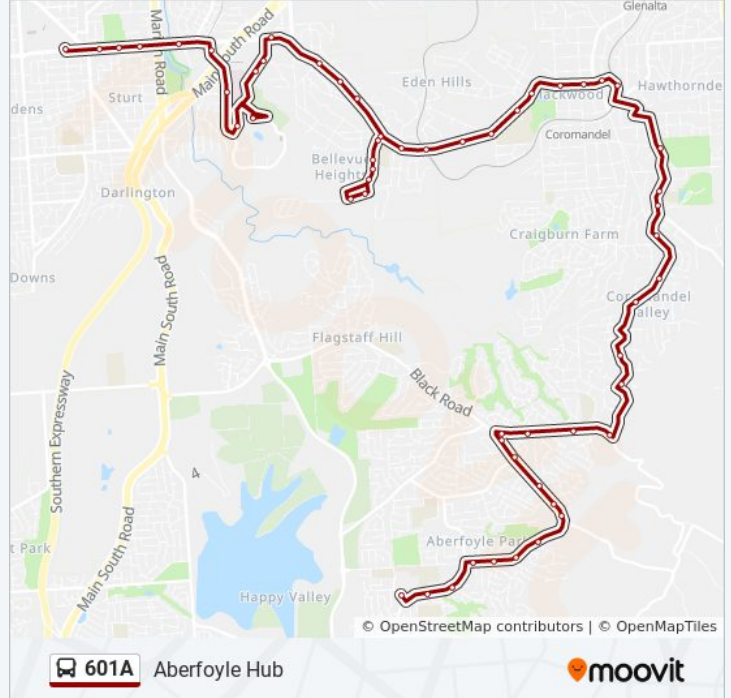

Stop 29 Shepherds Hill Rd - North side
Stop 29A Shepherds Hill Rd - North side
Stop 29B Shepherds Hill Rd - North West side
Stop 30 Shepherds Hill Rd - North West side
Stop 30A Shepherds Hill Rd - North West side
Stop 30B Shepherds Hill Rd - West side
Stop 30C Shepherds Hill Rd - North side
Stop 31 Shepherds Hill Rd - North side
Stop 31A Station Rd - North side
Zone B Blackwood Interchange
Stop 34 Main Rd - East side
Stop 35 Main Rd - East side
Stop 36 Main Rd - East side
Stop 37 Main Rd - North East side
Stop 37A Main Rd - East side
Stop 38 Main Rd - East side
Stop 39 Main Rd - East side
Stop 40 Main Rd - East side
Stop 41 Black Rd - South side
Stop 42B Black Rd - South side
Stop 43B Black Rd - South side
Stop 43C Black Rd - South side
Stop 44 Oakridge Rd - North East side
Stop 45 Oakridge Rd - North East side
Stop 46 Oakridge Rd - North East side
Stop 47 Oakridge Rd - North East side
Stop 48 Oakridge Rd - North East side
Stop 49 Homestead Dr - South East side
Stop 50 Homestead Dr - South East side
Stop 51 Homestead Dr - South side
Stop 52 Homestead Dr - South side
Stop 53 Hub Dr - South East side
Stop 53H Hub Dr - South side