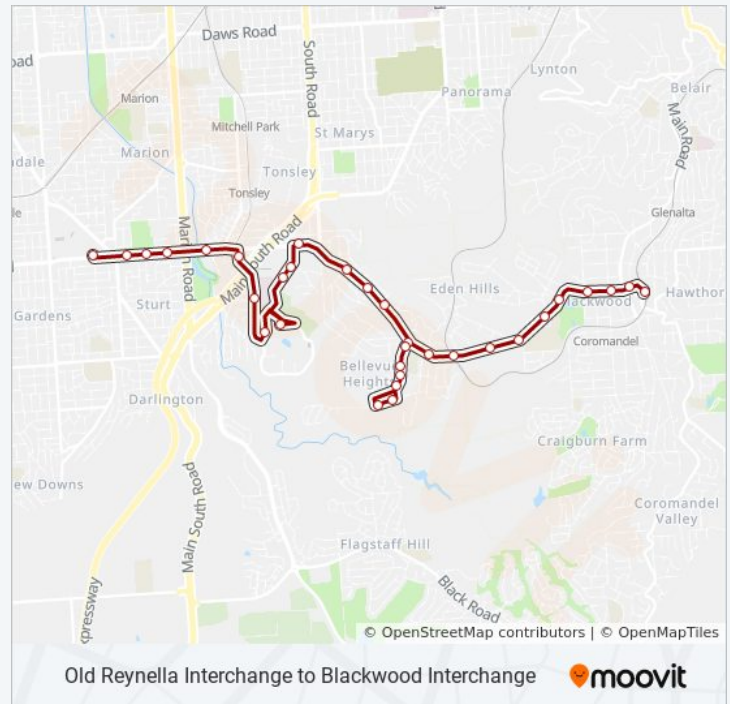

Stop 31A Station Rd - North side

Zone B Blackwood Interchange

Direction: Blackwood High School

52 stops

[VIEW LINE SCHEDULE](#)

Zone D Old Reynella Interchange

Friday

Not Operational

Saturday

4:18 PM

601B bus Info

Direction: Blackwood

Stops: 32

Trip Duration: 31 min

Line Summary:

601B bus Time Schedule