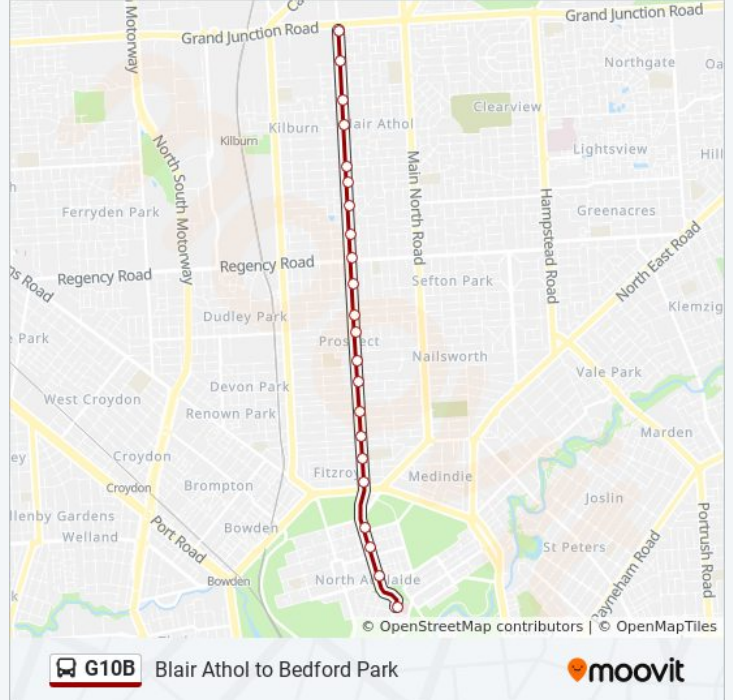

Blair Athol to Bedford Park

View In Website Mode

The G10B bus line Blair Athol to Bedford Park has one route. For regular weekdays, their operation hours are:

(1) City: 6:13 AM - 11:42 PM

Use the Moovit App to find the closest G10B bus station near you and find out when is the next G10B bus arriving.

**Direction: City**

22 stops

[VIEW LINE SCHEDULE](#)

- Stop 24 Prospect Rd - East side
- Stop 23 Prospect Rd - East side
- Stop 22 Prospect Rd - East side
- Stop 21 Prospect Rd - East side
- Stop 20 Prospect Rd - East side
- Stop 19 Prospect Rd - East side
- Stop 18 Prospect Rd - East side
- Stop 17 Prospect Rd - East side
- Stop 16 Prospect Rd - East side
- Stop 15 Prospect Rd - East side
- Stop 14 Prospect Rd - East side
- Stop 13 Prospect Rd - East side
- Stop 12 Prospect Rd - East side
- Stop 11 Prospect Rd - East side
- Stop 10 Prospect Rd - East side
- Stop 9 Prospect Rd - East side
- Stop 8 Prospect Rd - East side
- Stop 7 Prospect Rd - East side
- Stop 6 O'Connell St - East side
- Stop 5 O'Connell St - East side
- Stop 3 O'Connell St - East side
- Stop 2 King William Rd - South East side

**G10B bus Time Schedule**

City Route Timetable:

Sunday	9:18 AM - 10:54 PM
Monday	6:13 AM - 11:42 PM
Tuesday	6:13 AM - 11:42 PM
Wednesday	6:13 AM - 11:42 PM
Thursday	6:13 AM - 11:42 PM
Friday	6:13 AM - 11:42 PM
Saturday	8:18 AM - 11:54 PM

**G10B bus Info**

**Direction:** City

**Stops:** 22

**Trip Duration:** 19 min

**Line Summary:**

G10B bus time schedules and route maps are available in an offline PDF at [moovitapp.com](https://moovitapp.com). Use the [Moovit App](#) to see live bus times, train schedule or subway schedule, and step-by-step directions for all public transit in Adelaide.