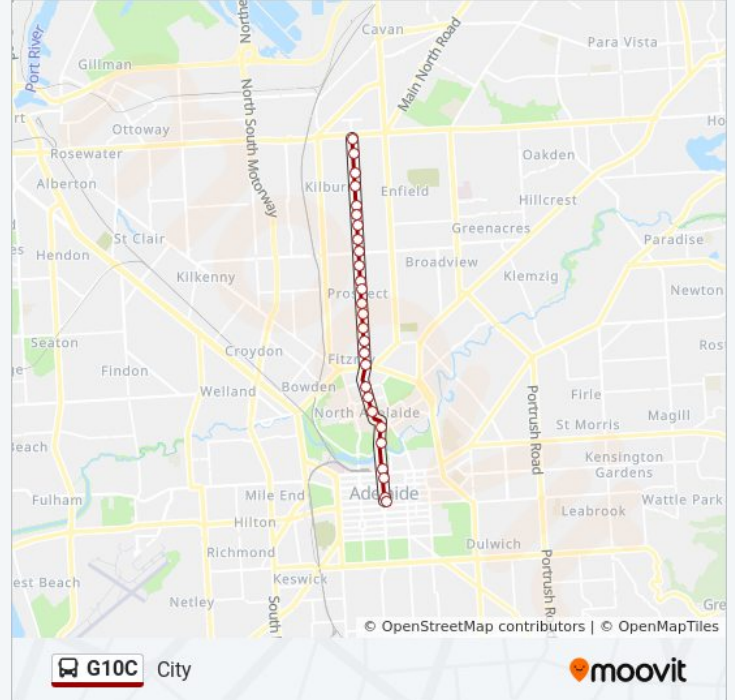

G10C bus Info

Direction: City

Stops: 26

Trip Duration: 30 min

Line Summary:

Stop D2 Grote St - North side

Stop U2 Victoria Sq - North West side

Stop W2 King William St - West side

Stop Y2 King William St - West side

Direction: City

27 stops

[VIEW LINE SCHEDULE](#)

Stop 24 Prospect Rd - East side

Stop 23 Prospect Rd - East side

Stop 22 Prospect Rd - East side

Stop 21 Prospect Rd - East side

Stop 20 Prospect Rd - East side

Stop 19 Prospect Rd - East side

Stop 18 Prospect Rd - East side

Stop 17 Prospect Rd - East side

Stop 16 Prospect Rd - East side

Stop 15 Prospect Rd - East side

Stop 14 Prospect Rd - East side

G10C bus Info

Direction: City

Stops: 27

Trip Duration: 30 min

Line Summary:

- Stop 6 O'Connell St - East side
- Stop 5 O'Connell St - East side
- Stop 3 O'Connell St - East side
- Stop 2 King William Rd - South East side
- Stop 1 King William Rd - East side
- Stop A2 King William Rd - East side
- Stop C2 King William St - East side
- E1 - King William Street - East side
- Stop F1 King William St - North East side