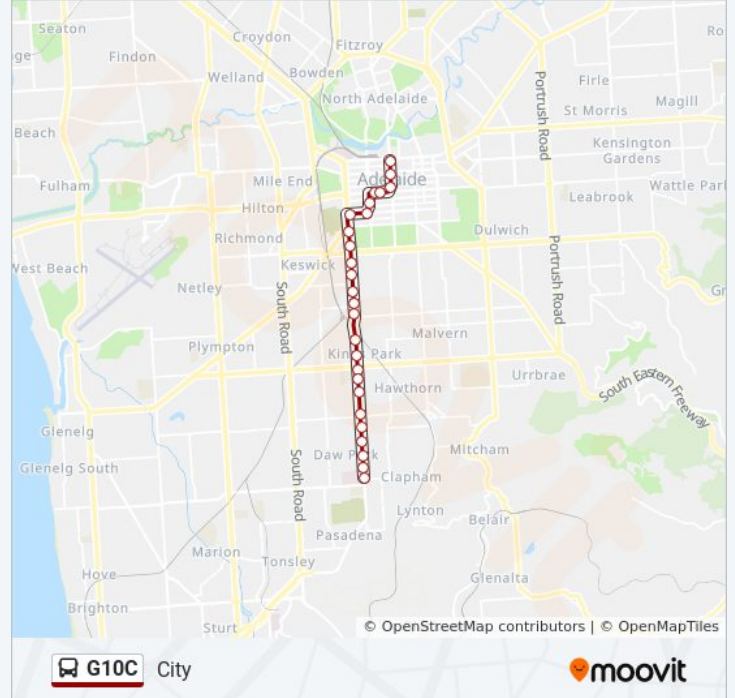

Direction: City

26 stops

[VIEW LINE SCHEDULE](#)

- Stop 17 Goodwood Rd - West side
- Stop 16 Goodwood Rd - West side
- Stop 15 Goodwood Rd - West side
- Stop 14 Goodwood Rd - West side
- Stop 13 Goodwood Rd - West side
- Stop 12 Goodwood Rd - West side
- Stop 11 Goodwood Rd - West side
- Stop 10 Goodwood Rd - West side
- Stop 9 Goodwood Rd - West side
- Stop 8 Goodwood Rd - West side
- Stop 7 Goodwood Rd - West side
- Stop 6 Goodwood Rd - West side
- Stop 5 Goodwood Rd - West side
- Stop 4 Goodwood Rd - West side
- Stop 3 Goodwood Rd - West side
- Stop 2 Goodwood Rd - West side
- Stop 1 Goodwood Rd - West side
- Stop O2 Goodwood Rd - West side
- Stop B1 Sturt St - North side
- Stop C1 Sturt St - North side
- Stop S1 Morphett St - West side
- Stop D1 Grote St - North side

G10C bus Info

Direction: City

Stops: 26

Trip Duration: 30 min

Line Summary:

Stop D2 Grote St - North side

Stop U2 Victoria Sq - North West side

Stop W2 King William St - West side

Stop Y2 King William St - West side

Direction: City

27 stops

[VIEW LINE SCHEDULE](#)

Stop 24 Prospect Rd - East side

Stop 23 Prospect Rd - East side

Stop 22 Prospect Rd - East side

Stop 21 Prospect Rd - East side

G10C bus Info

Direction: City

Stops: 27

Trip Duration: 30 min

Line Summary:

- Stop 6 O'Connell St - East side
- Stop 5 O'Connell St - East side
- Stop 3 O'Connell St - East side
- Stop 2 King William Rd - South East side
- Stop 1 King William Rd - East side
- Stop A2 King William Rd - East side
- Stop C2 King William St - East side
- E1 - King William Street - East side
- Stop F1 King William St - North East side