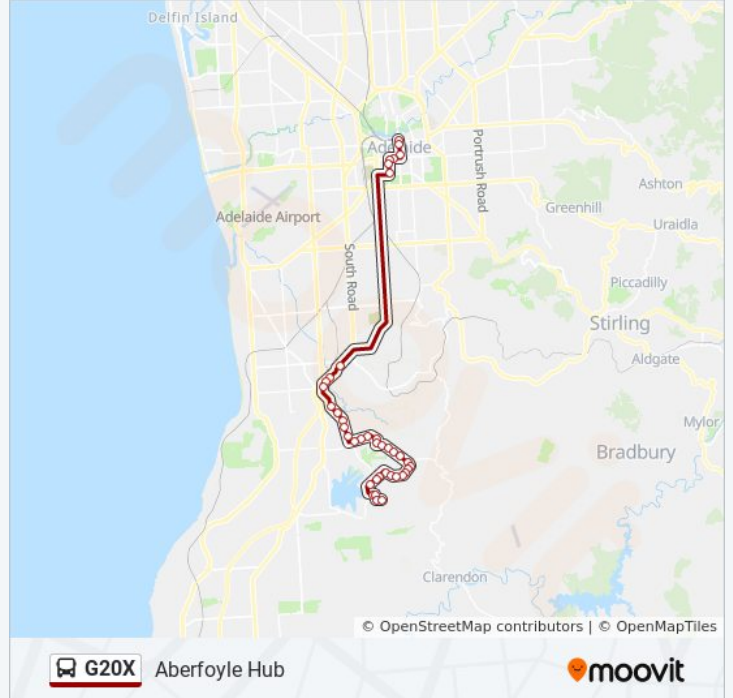

Aberfoyle Hub

Get The App

The G20X bus line Aberfoyle Hub has one route. For regular weekdays, their operation hours are:

(1) Aberfoyle Hub: 16:01 - 17:58

Use the Moovit App to find the closest G20X bus station near you and find out when is the next G20X bus arriving.

**Direction: Aberfoyle Hub**

39 stops

[VIEW LINE SCHEDULE](#)

- Stop A2 King William Rd - East side
- Stop C2 King William St - East side
- E1 - King William Street - East side
- Stop W1 Grote St - South side
- Stop W3 Grote St - South side
- Stop H1 Morphett St - East side
- Stop K1 Morphett St - East side
- Stop 27 Main South Rd - South East side
- Stop 28 Main South Rd - South East side
- Stop 30 Flagstaff Rd - East side
- Stop 31 Flagstaff Rd - East side
- Stop 32 Flagstaff Rd - North East side
- Stop 33 Flagstaff Rd - East side
- Stop 34 Flagstaff Rd - East side
- Stop 35 Flagstaff Rd - East side
- Stop 36 Black Rd - North side
- Stop 37 Black Rd - North West side
- Stop 38 Black Rd - North side
- Stop 38A Black Rd - North side
- Stop 39 Ridgway Dr - East side
- Stop 40 Memford Way - North side
- Stop 41A Black Rd - North East side

**G20X bus Info**

**Direction:** Aberfoyle Hub

**Stops:** 39

**Trip Duration:** 60 min

**Line Summary:**

- Stop 42 Black Rd - North side
- Stop 43 Black Rd - North side
- Stop 44 Oakridge Rd - North East side
- Stop 45 Oakridge Rd - North East side
- Stop 45A Sunnymeade Dr - South East side
- Stop 46 Sunnymeade Dr - East side
- Stop 47 Sunnymeade Dr - South side
- Stop 47A Sunnymeade Dr - South side
- Stop 48 Sunnymeade Dr - South side
- Stop 48A Sunnymeade Dr - South side
- Stop 49 Manning Rd - South side
- Stop 50 Manning Rd - East side
- Stop 51 Manning Rd - South East side
- Stop 52 Taylors Rd West - North side
- Stop 53 Southbound Ave - East side
- Stop 53A Sandpiper Cres - North side
- Zone C Aberfoyle Hub Interchange