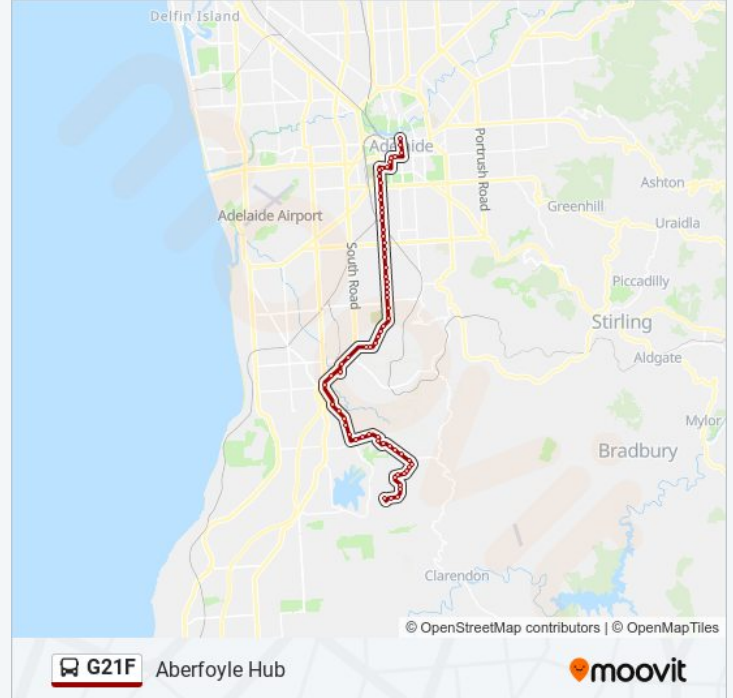

Stop 23 Fiveash Dr - East side

Stop 24 Ayliffes Rd - South side

Stop 24A Ayliffes Rd - South side

Stop 26 Main South Rd - South East side

Stop 27 Main South Rd - South East side

Zone B Flinders Medical Centre

Stop 35 Flagstaff Rd - East side

Stop 36 Black Rd - North side

Stop 37 Black Rd - North West side

Stop 38 Black Rd - North side

Stop 38A Black Rd - North side

Stop 39 Ridgway Dr - East side

Stop 40 Memford Way - North side

Stop 41A Black Rd - North East side

Stop 42 Black Rd - North side

Stop 43 Black Rd - North side

Stop 44 Oakridge Rd - North East side

Stop 45 Oakridge Rd - North East side

Stop 45A Sunnymeade Dr - South East side

Stop 46 Sunnymeade Dr - East side

Stop 47 Sunnymeade Dr - South side

Stop 47A Sunnymeade Dr - South side

Stop 49 Hub Dr - East side

Stop 51 Hub Dr - East side

Stop 52 Hub Dr - East side

Stop 53 Hub Dr - South East side