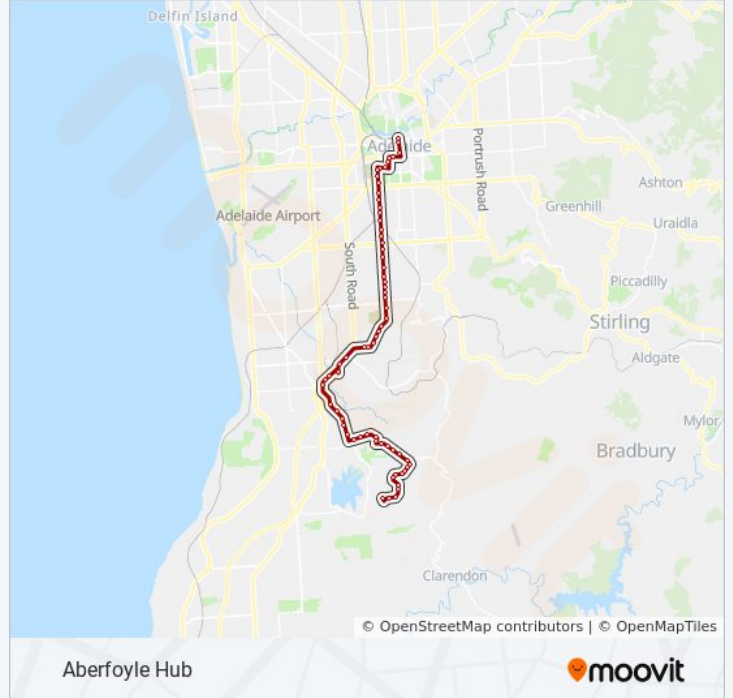

### Direction: Aberfoyle Hub

66 stops

[VIEW LINE SCHEDULE](#)

Stop A2 King William Rd - East side

Stop C2 King William St - East side

E1 - King William Street - East side

Stop W1 Grote St - South side

Stop W3 Grote St - South side

### G21F bus Info

**Direction:** Aberfoyle Hub

**Stops:** 66

**Trip Duration:** 64 min

**Line Summary:**

- Stop 13 Goodwood Rd - East side
- Stop 14 Goodwood Rd - East side
- Stop 15 Goodwood Rd - East side
- Stop 16 Goodwood Rd - East side
- Stop 17 Goodwood Rd - East side
- Stop 18 Goodwood Rd - East side
- Stop 19 Goodwood Rd - East side
- Stop 20 Fiveash Dr - East side
- Stop 21 Fiveash Dr - East side
- Stop 22 Fiveash Dr - East side
- Stop 23 Fiveash Dr - East side
- Stop 24 Ayliffes Rd - South side
- Stop 24A Ayliffes Rd - South side
- Stop 26 Main South Rd - South East side
- Stop 27 Main South Rd - South East side
- Zone B Flinders Medical Centre
- Stop 28 Main South Rd - South East side
- Stop 30 Flagstaff Rd - East side
- Stop 31 Flagstaff Rd - East side
- Stop 32 Flagstaff Rd - North East side
- Stop 33 Flagstaff Rd - East side
- Stop 34 Flagstaff Rd - East side
- Stop 35 Flagstaff Rd - East side
- Stop 36 Black Rd - North side
- Stop 37 Black Rd - North West side
- Stop 38 Black Rd - North side
- Stop 38A Black Rd - North side
- Stop 39 Ridgway Dr - East side
- Stop 40 Memford Way - North side
- Stop 41A Black Rd - North East side
- Stop 42 Black Rd - North side
- Stop 43 Black Rd - North side
- Stop 44 Oakridge Rd - North East side

Stop 45 Oakridge Rd - North East side  
Stop 45A Sunnymead Dr - South East side  
Stop 46 Sunnymead Dr - East side  
Stop 47 Sunnymead Dr - South side  
Stop 47A Sunnymead Dr - South side  
Stop 49 Hub Dr - East side  
Stop 51 Hub Dr - East side  
Stop 52 Hub Dr - East side  
Stop 53 Hub Dr - South East side  
Stop 53H Hub Dr - South side  
Zone B Aberfoyle Hub Interchange