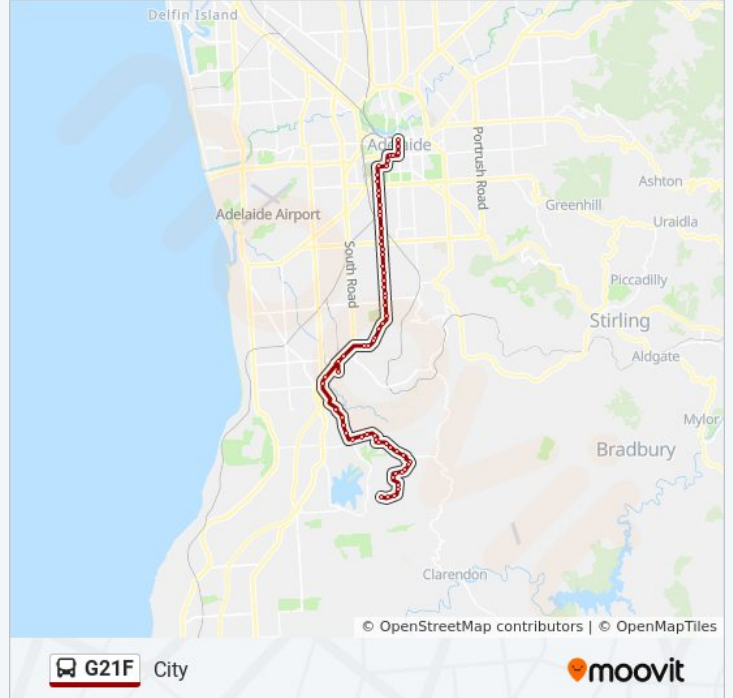

### Direction: Aberfoyle Hub

66 stops

[VIEW LINE SCHEDULE](#)

Stop A2 King William Rd - East side

Stop C2 King William St - East side

E1 - King William Street - East side

Stop W1 Grote St - South side

Stop W3 Grote St - South side

**G21F bus Info**

**Direction:** City

**Stops:** 64

**Trip Duration:** 60 min

**Line Summary:**

- Stop 38 Black Rd - South side
- Stop 37 Black Rd - South East side
- Stop 36 Black Rd - South side
- Stop 35 Flagstaff Rd - West side
- Stop 34 Flagstaff Rd - West side
- Stop 33 Flagstaff Rd - West side
- Stop 32 Flagstaff Rd - South West side
- Stop 30 Flagstaff Rd - West side
- Stop 29 Main South Rd - North West side
- Zone A Flinders Medical Centre
- Stop 27 Main South Rd - North West side
- Stop 26 Main South Rd - North West side
- Stop 24A Ayliffes Rd - North side
- Stop 24 Ayliffes Rd - North side
- Stop 23 Fiveash Dr - West side
- Stop 22 Fiveash Dr - West side
- Stop 21 Fiveash Dr - West side
- Stop 20 Fiveash Dr - West side
- Stop 19 Goodwood Rd - West side
- Stop 18 Goodwood Rd - West side
- Stop 17 Goodwood Rd - West side
- Stop 16 Goodwood Rd - West side
- Stop 15 Goodwood Rd - West side
- Stop 14 Goodwood Rd - West side
- Stop 13 Goodwood Rd - West side
- Stop 12 Goodwood Rd - West side
- Stop 11 Goodwood Rd - West side
- Stop 10 Goodwood Rd - West side
- Stop 9 Goodwood Rd - West side
- Stop 8 Goodwood Rd - West side
- Stop 7 Goodwood Rd - West side
- Stop 6 Goodwood Rd - West side
- Stop 5 Goodwood Rd - West side

Stop 4 Goodwood Rd - West side

Stop 3 Goodwood Rd - West side

Stop 2 Goodwood Rd - West side

Stop 1 Goodwood Rd - West side

Stop O2 Goodwood Rd - West side

Stop B1 Sturt St - North side

Stop C1 Sturt St - North side