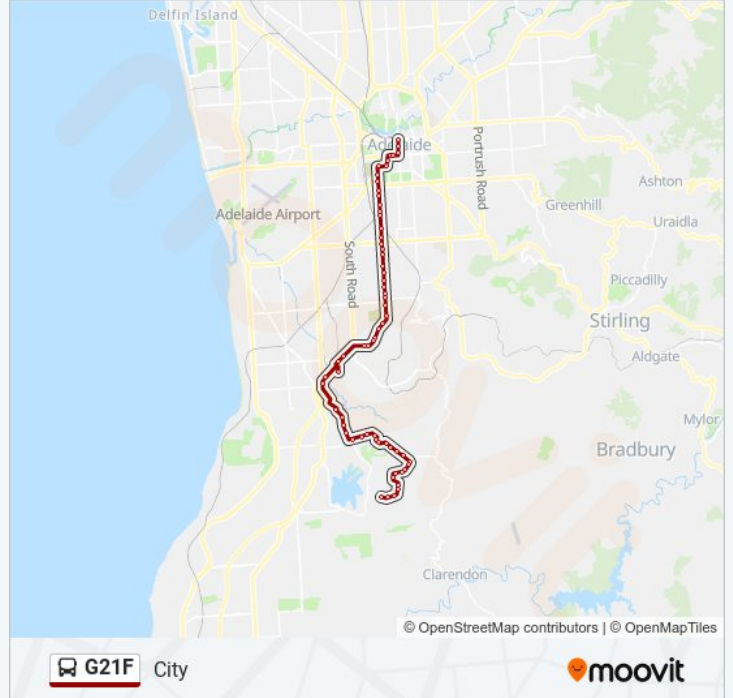

Direction: Aberfoyle Hub

66 stops

[VIEW LINE SCHEDULE](#)

Stop A2 King William Rd - East side

Stop C2 King William St - East side

E1 - King William Street - East side

Stop W1 Grote St - South side

Stop W3 Grote St - South side

Stop 53H Hub Dr - South side

Zone B Aberfoyle Hub Interchange

Direction: City

64 stops

[VIEW LINE SCHEDULE](#)

Zone C Aberfoyle Hub Interchange

Stop 53H Hub Dr - North side

Stop 53 Hub Dr - North West side

G21F bus Info

Direction: City

Stops: 64

Trip Duration: 57 min

Line Summary:

- Stop 38 Black Rd - South side
- Stop 37 Black Rd - South East side
- Stop 36 Black Rd - South side
- Stop 35 Flagstaff Rd - West side
- Stop 34 Flagstaff Rd - West side
- Stop 33 Flagstaff Rd - West side
- Stop 32 Flagstaff Rd - South West side
- Stop 30 Flagstaff Rd - West side
- Stop 29 Main South Rd - North West side
- Zone A Flinders Medical Centre
- Stop 27 Main South Rd - North West side
- Stop 26 Main South Rd - North West side
- Stop 24A Ayliffes Rd - North side
- Stop 24 Ayliffes Rd - North side
- Stop 23 Fiveash Dr - West side
- Stop 22 Fiveash Dr - West side
- Stop 21 Fiveash Dr - West side
- Stop 20 Fiveash Dr - West side
- Stop 19 Goodwood Rd - West side
- Stop 18 Goodwood Rd - West side
- Stop 17 Goodwood Rd - West side
- Stop 16 Goodwood Rd - West side
- Stop 15 Goodwood Rd - West side
- Stop 14 Goodwood Rd - West side
- Stop 13 Goodwood Rd - West side
- Stop 12 Goodwood Rd - West side
- Stop 11 Goodwood Rd - West side
- Stop 10 Goodwood Rd - West side
- Stop 9 Goodwood Rd - West side
- Stop 8 Goodwood Rd - West side
- Stop 7 Goodwood Rd - West side
- Stop 6 Goodwood Rd - West side
- Stop 5 Goodwood Rd - West side

Stop 4 Goodwood Rd - West side

Stop 3 Goodwood Rd - West side

Stop 2 Goodwood Rd - West side

Stop 1 Goodwood Rd - West side

Stop O2 Goodwood Rd - West side

Stop B1 Sturt St - North side

Stop C1 Sturt St - North side