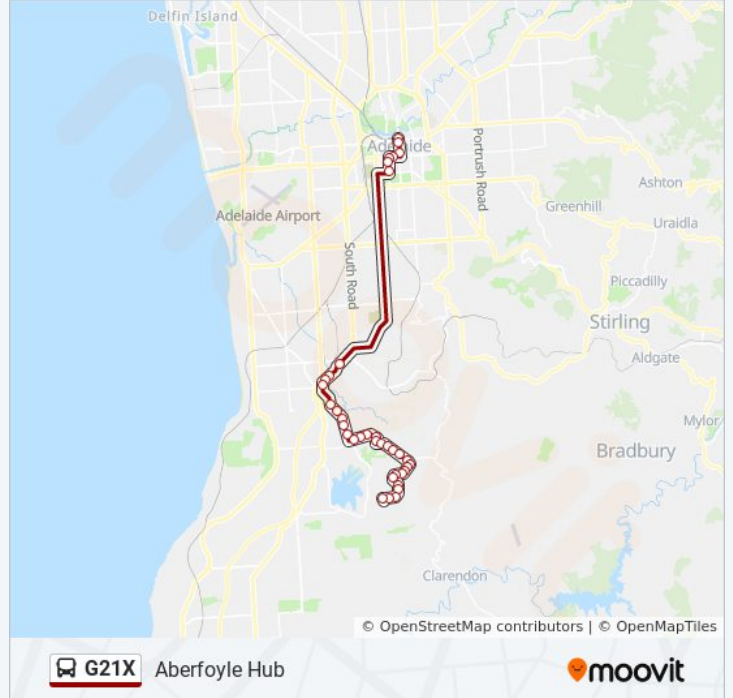

Direction: Aberfoyle Hub

37 stops

[VIEW LINE SCHEDULE](#)

- Stop A2 King William Rd - East side
- Stop C2 King William St - East side
- Stop E1 King William St - East side
- Stop W1 Grote St - South side
- Stop W3 Grote St - South side
- Stop H1 Morphett St - East side
- Stop K1 Morphett St - East side
- Stop 27 Main South Rd - South East side
- Stop 28 Main South Rd - South East side
- Stop 29 Main South Rd - South East side
- Stop 30 Flagstaff Rd - East side
- Stop 31 Flagstaff Rd - East side
- Stop 32 Flagstaff Rd - North East side
- Stop 33 Flagstaff Rd - East side
- Stop 34 Flagstaff Rd - East side
- Stop 35 Flagstaff Rd - East side
- Stop 36 Black Rd - North side
- Stop 37 Black Rd - North West side
- Stop 38 Black Rd - North side
- Stop 38A Black Rd - North side
- Stop 39 Ridgway Dr - East side
- Stop 40 Memford Way - North side

G21X bus Info

Direction: Aberfoyle Hub

Stops: 37

Trip Duration: 56 min

Line Summary:

Stop 41A Black Rd - North East side
 Stop 42 Black Rd - North side
 Stop 43 Black Rd - North side
 Stop 44 Oakridge Rd - North East side
 Stop 45 Oakridge Rd - North East side
 Stop 45A Sunnymeade Dr - South East side
 Stop 46 Sunnymeade Dr - East side
 Stop 47 Sunnymeade Dr - South side
 Stop 47A Sunnymeade Dr - South side
 Stop 49 Hub Dr - East side
 Stop 51 Hub Dr - East side
 Stop 52 Hub Dr - East side
 Stop 53 Hub Dr - South East side
 Stop 53H Hub Dr - South side
 Zone B Aberfoyle Hub Centre Interchange

Direction: City

35 stops

[VIEW LINE SCHEDULE](#)

Zone C Aberfoyle Hub Centre Interchange
 Stop 53H Hub Dr - North side
 Stop 53 Hub Dr - North West side
 Stop 52 Hub Dr - West side
 Stop 51 Hub Dr - West side
 Stop 49 Hub Dr - West side
 Stop 47A Sunnymeade Dr - North side
 Stop 47 Sunnymeade Dr - North side
 Stop 46 Sunnymeade Dr - West side
 Stop 45A Sunnymeade Dr - North West side
 Stop 45 Oakridge Rd - South West side
 Stop 44 Black Rd - South side
 Stop 43 Black Rd - South side
 Stop 42 Black Rd - South West side