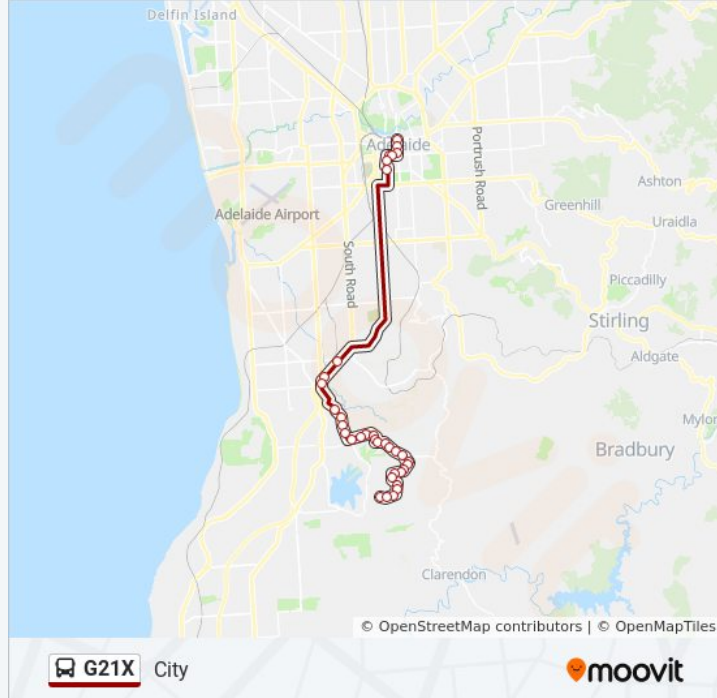

G21X bus Info

Direction: Aberfoyle Hub

Stops: 37

Trip Duration: 56 min

Line Summary:

Stop 41A Black Rd - North East side
 Stop 42 Black Rd - North side
 Stop 43 Black Rd - North side
 Stop 44 Oakridge Rd - North East side
 Stop 45 Oakridge Rd - North East side
 Stop 45A Sunnymeade Dr - South East side
 Stop 46 Sunnymeade Dr - East side
 Stop 47 Sunnymeade Dr - South side
 Stop 47A Sunnymeade Dr - South side
 Stop 49 Hub Dr - East side
 Stop 51 Hub Dr - East side
 Stop 52 Hub Dr - East side
 Stop 53 Hub Dr - South East side
 Stop 53H Hub Dr - South side
 Zone B Aberfoyle Hub Centre Interchange

Direction: City

35 stops

[VIEW LINE SCHEDULE](#)

Zone C Aberfoyle Hub Centre Interchange
 Stop 53H Hub Dr - North side
 Stop 53 Hub Dr - North West side
 Stop 52 Hub Dr - West side
 Stop 51 Hub Dr - West side
 Stop 49 Hub Dr - West side
 Stop 47A Sunnymeade Dr - North side
 Stop 47 Sunnymeade Dr - North side
 Stop 46 Sunnymeade Dr - West side
 Stop 45A Sunnymeade Dr - North West side
 Stop 45 Oakridge Rd - South West side
 Stop 44 Black Rd - South side
 Stop 43 Black Rd - South side
 Stop 42 Black Rd - South West side

Stop 32 Flagstaff Rd - South West side

Stop 30 Flagstaff Rd - West side

Stop 29 Main South Rd - North West side

Stop 27 Main South Rd - North West side

Stop P1 Morphett St - West side

Stop S1 Morphett St - West side

Stop D1 Grote St - North side

Stop D2 Grote St - North side

Stop U2 Victoria Sq - North West side

Stop W2 King William St - West side

Stop Y2 King William St - West side

G21X bus time schedules and route maps are available in an offline PDF at moovitapp.com. Use the [Moovit App](#) to see live bus times, train schedule or subway schedule, and step-by-step directions for all public transit in Adelaide.