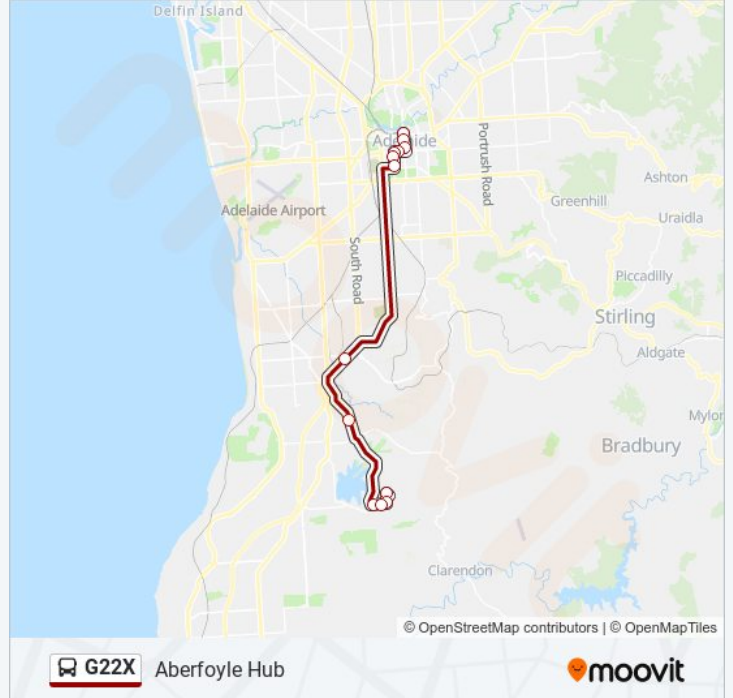

## Aberfoyle Hub

Get The App

The G22X bus line (Aberfoyle Hub) has 2 routes. For regular weekdays, their operation hours are:

(1) Aberfoyle Hub: 15:50 - 18:06(2) City: 06:24 - 07:44

Use the Moovit App to find the closest G22X bus station near you and find out when is the next G22X bus arriving.

### Direction: Aberfoyle Hub

13 stops

[VIEW LINE SCHEDULE](#)

- Stop A2 King William Rd - East side
- Stop C2 King William St - East side
- E1 - King William Street - East side
- Stop W1 Grote St - South side
- Stop W3 Grote St - South side
- Stop H1 Morphett St - East side
- Stop K1 Morphett St - East side
- Stop 27 Main South Rd - South East side
- Stop 34 Flagstaff Rd - East side
- Stop 56B Windebanks Rd - North side
- Stop 56A Windebanks Rd - North side
- Stop 55 Hub Dr - West side
- Zone A Aberfoyle Hub Interchange

### G22X bus Info

**Direction:** Aberfoyle Hub

**Stops:** 13

**Trip Duration:** 51 min

**Line Summary:**

**Direction: City**

13 stops

[VIEW LINE SCHEDULE](#)

- Stop 56B Windebanks Rd - North side
- Stop 56A Windebanks Rd - North side
- Stop 55 Hub Dr - West side
- Zone A Aberfoyle Hub Interchange
- Stop 34 Flagstaff Rd - West side
- Stop 27 Main South Rd - North West side
- Stop P1 Morphett St - West side
- Stop S1 Morphett St - West side
- Stop D1 Grote St - North side
- Stop D2 Grote St - North side
- Stop U2 Victoria Sq - North West side
- Stop W2 King William St - West side
- Stop Y2 King William St - West side