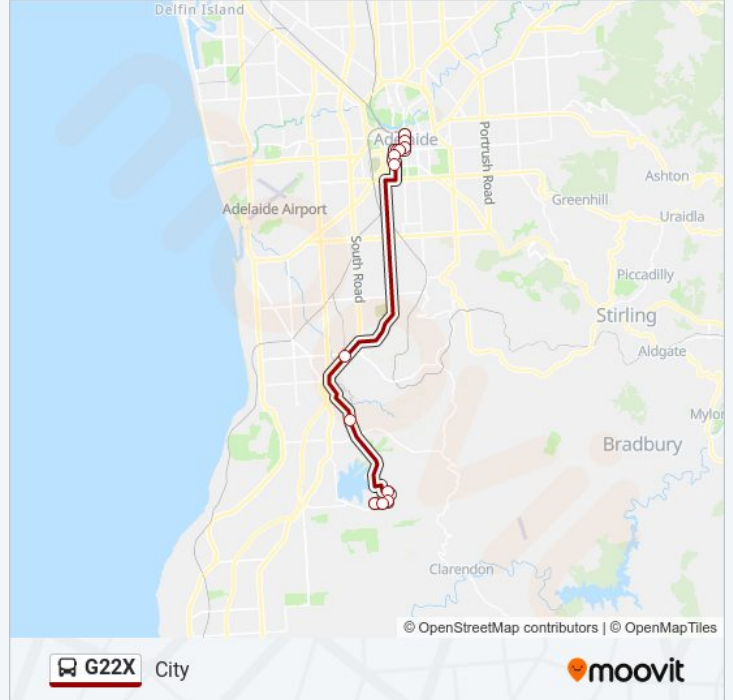

G22X bus time schedules and route maps are available in an offline PDF at moovitapp.com. Use the [Moovit App](#) to see live bus times, train schedule or subway schedule, and step-by-step directions for all public transit in Adelaide.

[About Moovit](#) • [MaaS Solutions](#) • [Supported Countries](#) • [Mooviter Community](#)

© 2024 Moovit - All Rights Reserved

Check Live Arrival Times