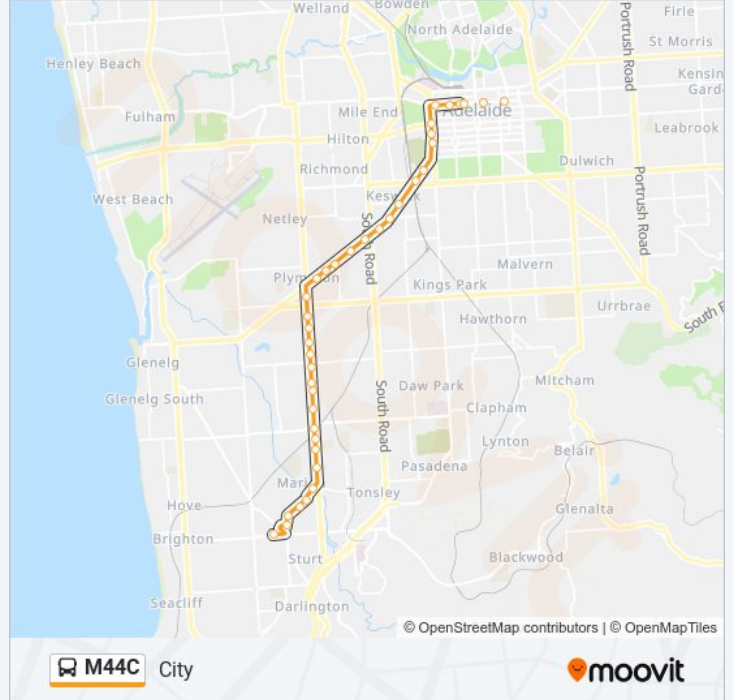

**Direction: City**

37 stops

[VIEW LINE SCHEDULE](#)

Zone B Marion Interchange - North side

Stop 29 Finniss St - West side

Stop 28 Finniss St - North West side

Stop 27 Finniss St - North West side

Stop 26 Finniss St - West side

Stop 25 Finniss St - North West side

Stop 24 Marion Rd - West side

Stop 23 Marion Rd - West side

Stop 22 Marion Rd - West side

Stop 21 Marion Rd - West side

Stop 20 Marion Rd - West side

Stop 19 Marion Rd - West side

Stop 18 Marion Rd - West side

Stop 17 Marion Rd - West side

Stop 16 Marion Rd - West side

Stop 15 Marion Rd - West side

Stop 14 Marion Rd - West side

Stop 13 Marion Rd - West side

Stop 12 Marion Rd - West side

**M44C bus Info**

**Direction:** City

**Stops:** 37

**Trip Duration:** 45 min

**Line Summary:**

- Stop 7 Anzac Hwy - North West side
- Stop 6 Anzac Hwy - North West side
- Stop 4 Anzac Hwy - North West side
- Stop 3 Anzac Hwy - North West side
- Stop 2 Anzac Hwy - North West side
- Stop 1 Anzac Hwy - North West side
- Stop A1 Anzac Hwy - North West side
- Stop R1 West Tce - West side
- Stop S1 West Tce - West side
- Stop U1 West Tce - West side
- Stop B1 Currie St - North side
- Stop C1 Currie St - North side
- Stop D3 Currie St - North side
- Stop F2 Grenfell St - North side
- Stop H1 Grenfell St - North side