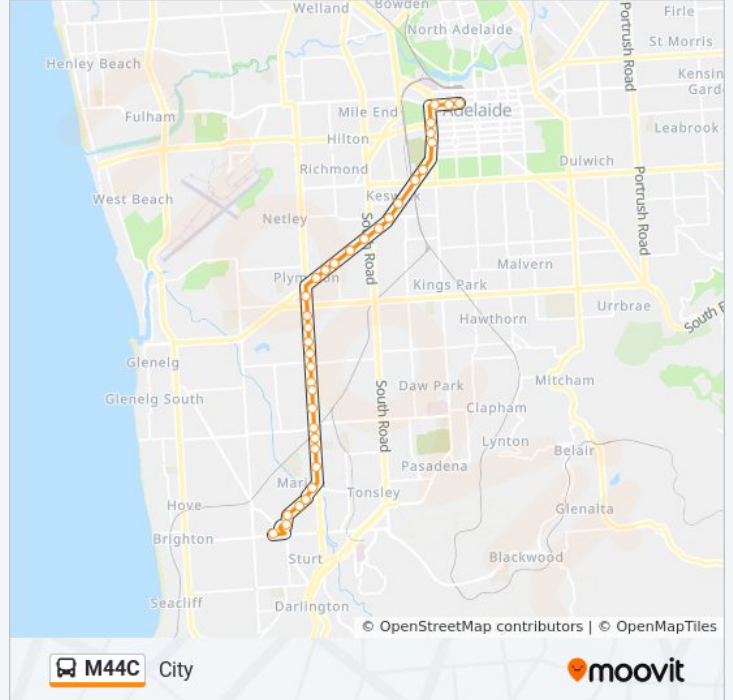

### Direction: City

37 stops

[VIEW LINE SCHEDULE](#)

Zone B Marion Interchange - North side

Stop 29 Finniss St - West side

Stop 28 Finniss St - North West side

Stop 27 Finniss St - North West side

Stop 26 Finniss St - West side

Stop 25 Finniss St - North West side

Stop 24 Marion Rd - West side

Stop 23 Marion Rd - West side

Stop 22 Marion Rd - West side

Stop 21 Marion Rd - West side

Stop 20 Marion Rd - West side

Stop 19 Marion Rd - West side

Stop 10 Anzac Hwy - North West side

Stop 9 Anzac Hwy - North West side

Stop 8 Anzac Hwy - North West side

### M44C bus Info

**Direction:** City

**Stops:** 37

**Trip Duration:** 45 min

**Line Summary:**

- Stop 7 Anzac Hwy - North West side
- Stop 6 Anzac Hwy - North West side
- Stop 4 Anzac Hwy - North West side
- Stop 3 Anzac Hwy - North West side
- Stop 2 Anzac Hwy - North West side
- Stop 1 Anzac Hwy - North West side
- Stop A1 Anzac Hwy - North West side
- Stop R1 West Tce - West side
- Stop S1 West Tce - West side
- Stop U1 West Tce - West side
- Stop B1 Currie St - North side
- Stop C1 Currie St - North side
- Stop D3 Currie St - North side
- Stop F2 Grenfell St - North side
- Stop H1 Grenfell St - North side