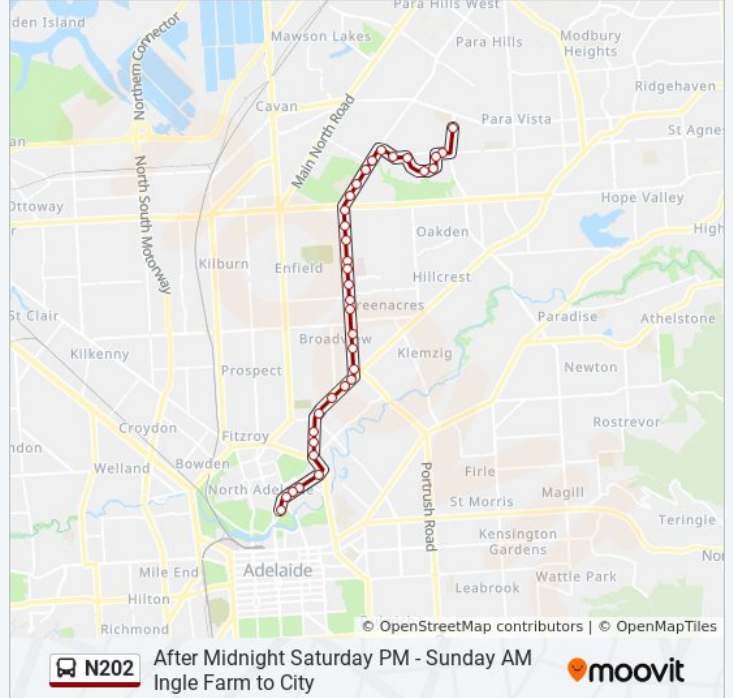

N202 bus Info**Direction:** City**Stops:** 36**Trip Duration:** 22 min**Line Summary:**

Stop 17 Hampstead Rd - East side

Stop 16 Hampstead Rd - East side

Stop 15 North East Rd - South East side

Stop 14 North East Rd - South East side

Stop 13 North East Rd - South East side

Stop 11 North East Rd - South East side

Stop 9 Northcote Tce - East side

Stop 8 Northcote Tce - East side

Stop 7 Northcote Tce - East side

Stop 5 Melbourne St - South East side

Stop 4 Melbourne St - South East side

Stop 3A Melbourne St - South East side

Stop 3 Melbourne St - South East side

Stop 2A Melbourne St - South East side

Stop 2 Sir Edwin Smith Ave - East side

Direction: Ingle Farm

Stop D1 Grote St - North side

Stop D2 Grote St - North side

Stop V2 King William St - West side

Stop X2 King William St - West side

Stop Z1 King William Road - West Side

Stop 1 Sir Edwin Smith Ave - North side