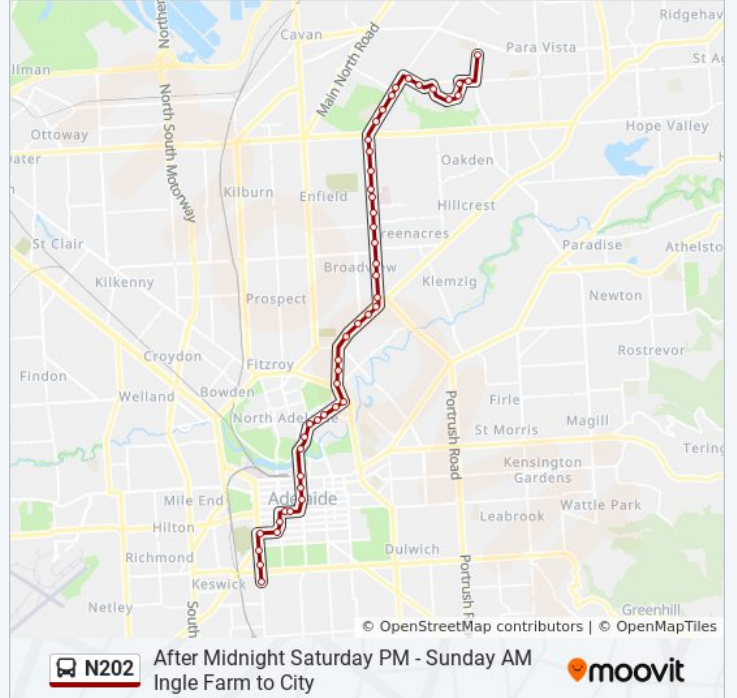

48 stops

[VIEW LINE SCHEDULE](#)

Stop 2 Goodwood Rd - West side

Stop 1 Goodwood Rd - West side

Stop O2 Goodwood Rd - West side

Stop B1 Sturt St - North side

Stop C1 Sturt St - North side

Stop S1 Morphett St - West side

Stop D1 Grote St - North side

Stop D2 Grote St - North side

Stop V2 King William St - West side

Stop X2 King William St - West side

Stop Z1 King William Road - West Side

Stop 1 Sir Edwin Smith Ave - North side

N202 bus Info

Direction: Ingle Farm

Stops: 48

Trip Duration: 39 min

Line Summary:

- Stop 3 Melbourne St - North West side
- Stop 3A Melbourne St - North West side
- Stop 4 Melbourne St - North West side
- Stop 5 Melbourne St - North West side
- Stop 7 Northcote Tce - West side
- Stop 8 Northcote Tce - West side
- Stop 9 Northcote Tce - West side
- Stop 11 North East Rd - North West side
- Stop 13 North East Rd - North West side
- Stop 14 North East Rd - North West side
- Stop 15 North East Rd - North West side
- Stop 16 Hampstead Rd - West side
- Stop 17 Hampstead Rd - West side
- Stop 18 Hampstead Rd - West side
- Stop 21 Hampstead Rd - West side
- Stop 22 Hampstead Rd - West side
- Stop 23 Hampstead Rd - West side
- Stop 24 Hampstead Rd - West side
- Stop 25 Hampstead Rd - West side
- Stop 26 Hampstead Rd - West side
- Stop 28 Hampstead Rd - West side
- Stop 29 Hampstead Rd - West side
- Stop 30 Briens Rd - West side
- Stop 31 Briens Rd - West side
- Stop 32 Briens Rd - West side
- Stop 33 Bridge Rd - West side
- Stop 34 Wright Rd - North side
- Stop 34A Wright Rd - North West side
- Stop 34B R.M. Williams Dr - East side
- Stop 34C R.M. Williams Dr - North side
- Stop 34D R.M. Williams Dr - North West side
- Stop 34E R.M. Williams Dr - West side
- Stop 35 Wright Rd - North side