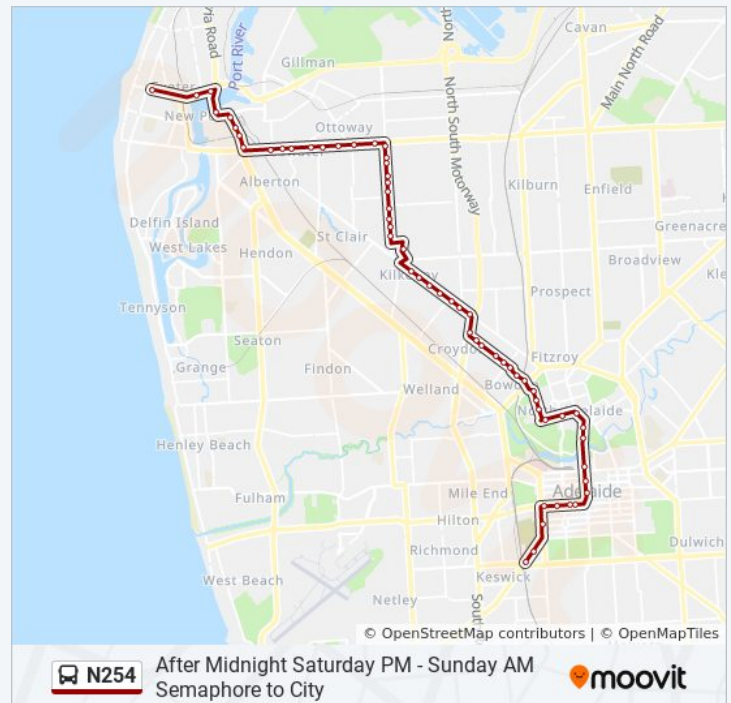

Stop 5A Hill St - North East side

Stop 5 Hill St - North East side

Stop 4 Ward St - North side

Stop 3 Ward St - North side

Stop 2 King William Rd - South East side

**Direction: Semaphore**

60 stops

[VIEW LINE SCHEDULE](#)

### N254 bus Time Schedule

Semaphore Route Timetable:

Sunday

12:54 AM - 3:54 AM

- Stop 1 Anzac Hwy - North West side
- Stop A1 Anzac Hwy - North West side
- Stop R1 West Tce - West side
- Stop B1 Grote St - North side
- Stop B2 Grote St - North side
- Stop D1 Grote St - North side
- Stop D2 Grote St - North side
- Stop V2 King William St - West side
- Stop X2 King William St - West side
- Stop Z2 King William Rd - West side
- Stop 1 King William Rd - West side
- Stop 2 / Zone A King William Rd - North West side
- Stop 3 O'Connell St - West side
- Stop 4 Ward St - South side
- Stop 5 Strangways Tce - South side
- Stop 5A Hill St - South West side
- Stop 6 Hill St - South West side
- Stop 7 Mills Tce - South West side
- Stop 8 Hawker St - South side
- Stop 9 Hawker St - South side
- Stop 10 Hawker St - South side
- Stop 11 Hawker St - South side
- Stop 12 Hawker St - South side
- Stop 13 Hawker St - South side
- Stop 14 Hawker St - South side
- Stop 15 South Rd - West side
- Stop 16 Torrens Rd - South side
- Stop 17 Torrens Rd - South side
- Stop 18 Torrens Rd - South side
- Stop 19 Torrens Rd - South side
- Stop 20 Torrens Rd - South side
- Stop 21 Torrens Rd - South side

Monday	Not Operational
Tuesday	Not Operational
Wednesday	Not Operational
Thursday	Not Operational
Friday	Not Operational
Saturday	Not Operational

**N254 bus Info**

**Direction:** Semaphore

**Stops:** 60

**Trip Duration:** 49 min

**Line Summary:**

Stop 22 Torrens Rd - South side

Zone E Arndale Interchange

Stop 24B Hanson Rd - West side

Stop 25 Hanson Rd - West side

Stop 26 Hanson Rd - West side

Stop 27 Hanson Rd - West side

Stop 28 Hanson Rd - West side