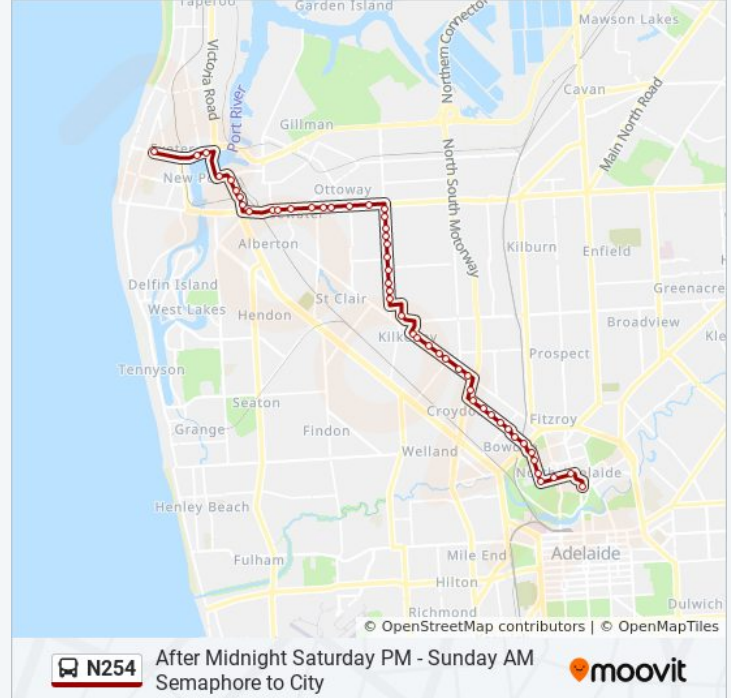

Stop 26 Hanson Rd - East side

Stop 25 Hanson Rd - East side

Stop 24B Hanson Rd - East side

Zone D Arndale Interchange

Stop 22 Torrens Rd - North side

Stop 21 Torrens Rd - North side

Stop 20 Torrens Rd - North side

Stop 19 Torrens Rd - North side

Stop 18 Torrens Rd - North side

Stop 17 Torrens Rd - North side

Stop 16 Torrens Rd - North side

Stop 15 South Rd - East side

Stop 14 Hawker St - North side

Stop 13 Hawker St - North side

Stop 12 Hawker St - North side

Stop 11 Hawker St - North side

Stop 10 Hawker St - North side

Stop 9 Hawker St - North side

Stop 8 Hawker St - North side

Stop 7 Mills Tce - East side

Stop 6 Hill St - North East side

Stop 5A Hill St - North East side

Stop 5 Hill St - North East side

Stop 4 Ward St - North side

Stop 3 Ward St - North side

Stop 2 King William Rd - South East side

**Direction: Semaphore**

60 stops

[VIEW LINE SCHEDULE](#)