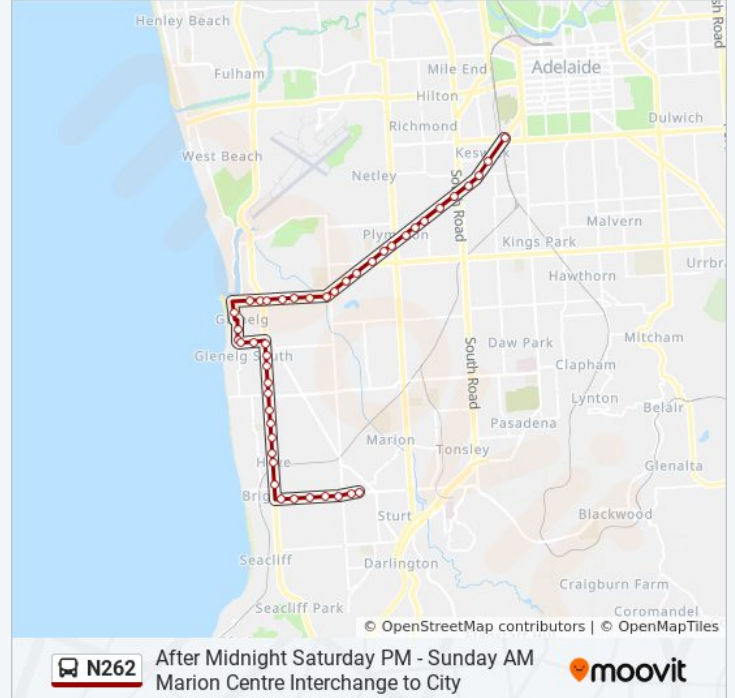

Stop 14 Anzac Hwy - North West side

Stop 13 Anzac Hwy - North West side

Stop 12 Anzac Hwy - North West side

Stop 11 Anzac Hwy - North West side

Stop 10 Anzac Hwy - North West side

Stop 9 Anzac Hwy - North West side

Stop 8 Anzac Hwy - North West side

Stop 7 Anzac Hwy - North West side

Stop 6 Anzac Hwy - North West side

Stop 4 Anzac Hwy - North West side

Stop 3 Anzac Hwy - North West side

Stop 2 Anzac Hwy - North West side

Stop 1 Anzac Hwy - North West side

**Direction: Marion**

56 stops

[VIEW LINE SCHEDULE](#)

Stop 2 King William Rd - South East side

Stop 1 King William Rd - East side

Stop A3 King William Rd - East side

Stop C2 King William St - East side

E1 - King William Street - East side

Stop W2 Grote St - South side

Stop X1 Grote St - South side

Stop H1 West Tce - East side

Stop J1 West Tce - East side

Stop Z1 Anzac Hwy - South East side

Stop 1 Anzac Hwy - South East side