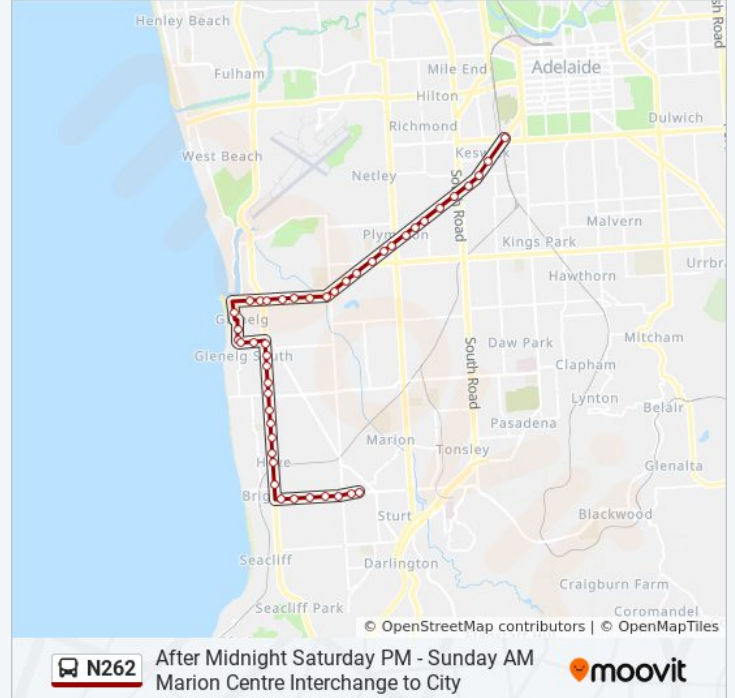

Stop 14 Anzac Hwy - North West side

Stop 13 Anzac Hwy - North West side

Stop 12 Anzac Hwy - North West side

Stop 11 Anzac Hwy - North West side

Stop 10 Anzac Hwy - North West side

Stop 9 Anzac Hwy - North West side

Stop 8 Anzac Hwy - North West side

Stop 7 Anzac Hwy - North West side

Stop 6 Anzac Hwy - North West side

Stop 4 Anzac Hwy - North West side

Stop 3 Anzac Hwy - North West side

Stop 2 Anzac Hwy - North West side

Stop 1 Anzac Hwy - North West side

Direction: Marion

56 stops

[VIEW LINE SCHEDULE](#)

Stop 2 King William Rd - South East side

Stop 1 King William Rd - East side

Stop A3 King William Rd - East side

Stop C2 King William St - East side

E1 - King William Street - East side

Stop W2 Grote St - South side

Stop X1 Grote St - South side

Stop H1 West Tce - East side

Stop J1 West Tce - East side

Stop Z1 Anzac Hwy - South East side

Stop 1 Anzac Hwy - South East side