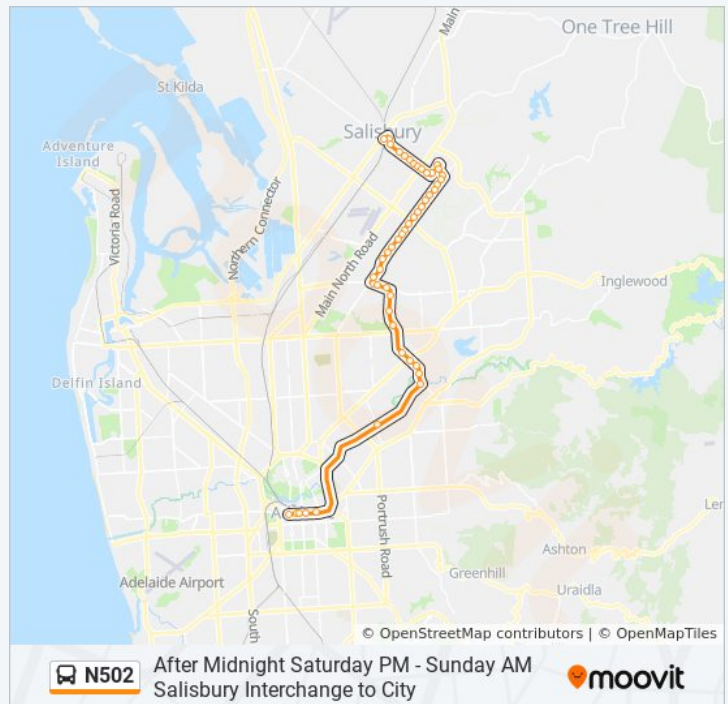

- Stop E1 Currie St - North side
- Stop F2 Grenfell St - North side
- Stop H1 Grenfell St - North side
- Zone B Klemzig Interchange - West side
- Zone F Paradise Interchange - North West side
- Stop 29A Darley Rd - West side
- Stop 29B Sudholz Rd - South West side
- Stop 29C Sudholz Rd - South side
- Stop 28 Sudholz Rd - South West side
- Stop 33A Walkleys Rd - West side
- Stop 34A Walkleys Rd - West side
- Stop 35A Walkleys Rd - West side
- Stop 37E Montague Rd - South side
- Stop 37D Montague Rd - South side
- Stop 37C Montague Rd - South side
- Stop 38A Bridge Rd - West side
- Stop 38B Bridge Rd - West side
- Stop 39 Bridge Rd - West side
- Stop 40 Bridge Rd - West side
- Stop 40A Bridge Rd - West side
- Stop 41 Bridge Rd - North West side
- Stop 42 Bridge Rd - West side
- Stop 42A Bridge Rd - West side
- Stop 43 Bridge Rd - West side
- Stop 43B Bridge Rd - West side
- Stop 43C Bridge Rd - West side
- Stop 43D Bridge Rd - West side
- Stop 44 Bridge Rd - West side
- Stop 44A Bridge Rd - West side
- Stop 44B Bridge Rd - West side
- Stop 45 Bridge Rd - North West side
- Stop 45A Bridge Rd - North West side
- Stop 45B Buckingham Dr - South West side

Wednesday	Not Operational
Thursday	Not Operational
Friday	Not Operational
Saturday	Not Operational

N502 bus Info

Direction: Salisbury
Stops: 48
Trip Duration: 47 min
Line Summary: