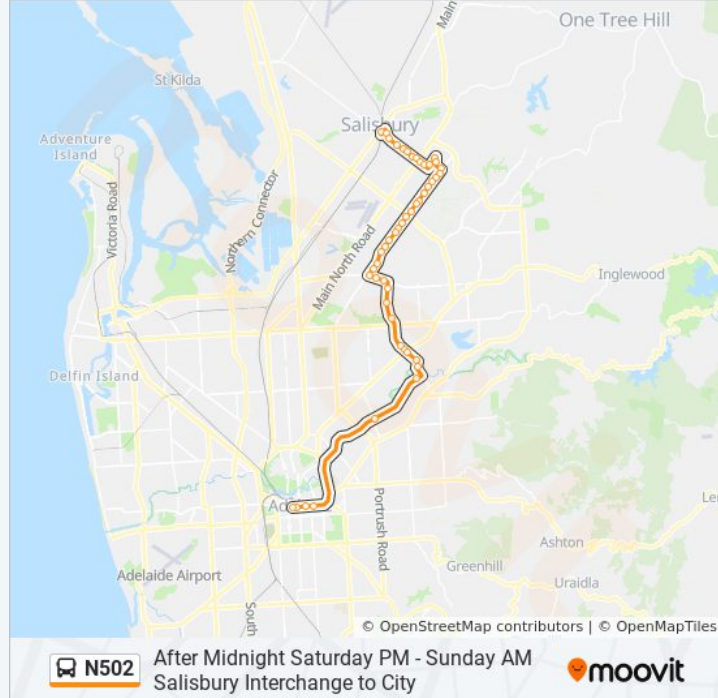

Stop 47B Park Tce - North East side

Stop 47A Park Tce - North East side

Stop 47 Smith Rd - North side

Stop 46B Smith Rd - North side

Stop 46 Gloucester Ave - West side

Stop 45D London Dr - North West side

Stop 45C Buckingham Dr - North East side

Stop 37D Montague Rd - North side

Stop 37E Montague Rd - North side

Stop 35A Walkleys Rd - East side

Stop 34A Walkleys Rd - East side

Stop 33A Walkleys Rd - East side

Stop 28 Sudholz Rd - North East side

Stop 29D Sudholz Rd - North East side

Stop 29C Sudholz Rd - North East side

Stop 29B Sudholz Rd - North side

Stop 29A Darley Rd - East side

Zone C Paradise Interchange - South East side

Zone A Klemzig Interchange - East side

Stop S1 Grenfell St - South side

Stop T2 Grenfell St - South side

Stop V3 Currie St - South side

Stop W1 Currie St - South side

After Midnight Saturday PM - Sunday AM
Salisbury Interchange to City

Direction: Salisbury

48 stops

[VIEW LINE SCHEDULE](#)