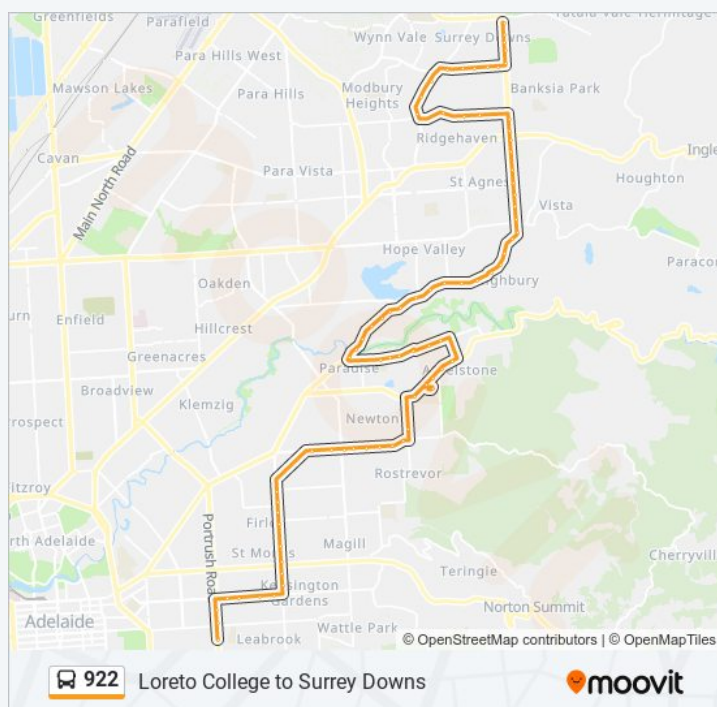

### Direction: Fairview Park (School Bus)

77 stops

[VIEW LINE SCHEDULE](#)

- Stop 7 Kensington Rd - South side
- Stop 8 Portrush Rd - West side
- Stop School Portrush Rd / William St
- Stop 11 The Parade - North side
- Stop 12 The Parade - North side
- Stop 13 The Parade - North side
- Stop 14 The Parade - North side
- Stop 16 Glynburn Rd - West side
- Stop 16A Glynburn Rd - West side
- Stop 16B Glynburn Rd - West side
- Stop School Glynburn Rd / Brookside Ave - West side
- Stop 16C Glynburn Rd - West side
- Stop 16D Glynburn Rd - West side
- Stop School Glynburn Rd / Margaret St - West side
- Stop 16E Glynburn Rd - West side
- Stop 17 Glynburn Rd - West side
- Stop 18 Glynburn Rd - West side
- Stop 20 Montacute Rd - North side
- Stop 21 Montacute Rd - North side
- Stop 22 Montacute Rd - North side
- Stop 23 Montacute Rd - North side

Stop 35 Lower North East Rd - South side

Stop 34 Lower North East Rd - South side

Stop 33 Lower North East Rd - East side

Stop 32 Lower North East Rd - South East side

Stop 31 Lower North East Rd - South East side

Stop 30 Lower North East Rd - South East side

### 922 bus Info

**Direction:** Fairview Park to Loreto College (School Bus)

**Stops:** 78

**Trip Duration:** 64 min

**Line Summary:**

Stop 29 Lower North East Rd - South East side

Stop 28 Lower North East Rd - South East side