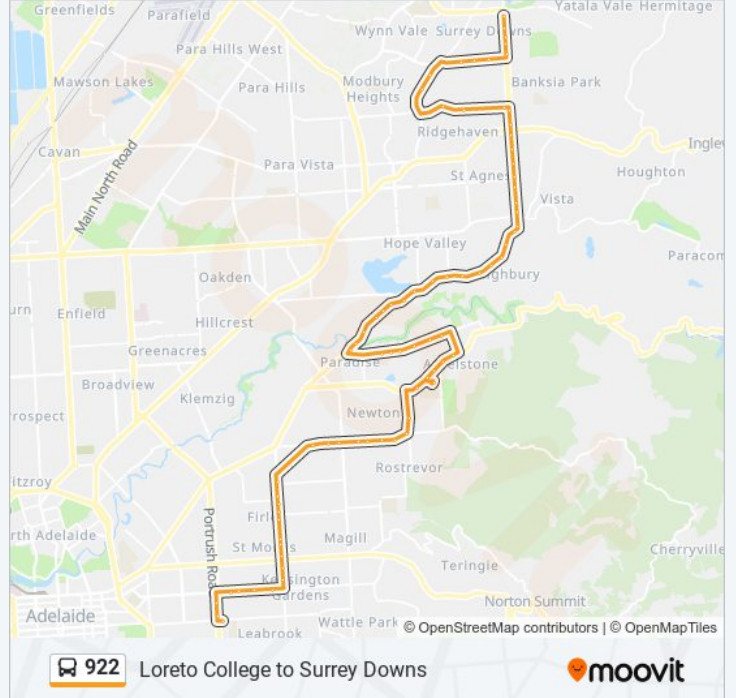

### 922 bus Info

**Direction:** Fairview Park (School Bus)

**Stops:** 77

**Trip Duration:** 72 min

**Line Summary:**

- Stop 23A Montacute Rd - North side
- Stop 24 Montacute Rd - North side
- Stop 25 Montacute Rd - North side
- Stop 26 Montacute Rd - North side
- Stop 31 Stradbroke Rd - West side
- Stop 30 Gorge Rd - North West side
- Stop School St Ignatius Senior College Manresa Ct
- Stop 31 Gorge Rd - North West side
- Stop 32 Gorge Rd - North West side
- Stop 34 Gorge Rd - North West side
- Stop 35 Gorge Rd - North side
- Stop 41 Lower Athelstone Rd - South side
- Stop 42 Lower Athelstone Rd - South side
- Stop 43 George St - South side
- Stop 44 George St - South East side
- Stop 45 George St - South East side
- Stop 46 George St - South side
- Stop 27 Lower North East Rd - West side
- Stop 28 Lower North East Rd - North West side
- Stop 29 Lower North East Rd - West side
- Stop 30 Lower North East Rd - North West side
- Stop 31 Lower North East Rd - North West side
- Stop 32 Lower North East Rd - North West side
- Stop 33 Lower North East Rd - North side
- Stop 34 Lower North East Rd - North side
- Stop 35 Lower North East Rd - North West side
- Stop 36 Lower North East Rd - West side
- Stop 37L Lower North East Rd - North side
- Stop 38L Lower North East Rd - North side
- Stop 39 Lower North East Rd - North West side
- Stop 40 Lower North East Rd - West side
- Stop 41 Lower North East Rd - West side
- Stop 42 Lower North East Rd - North West side