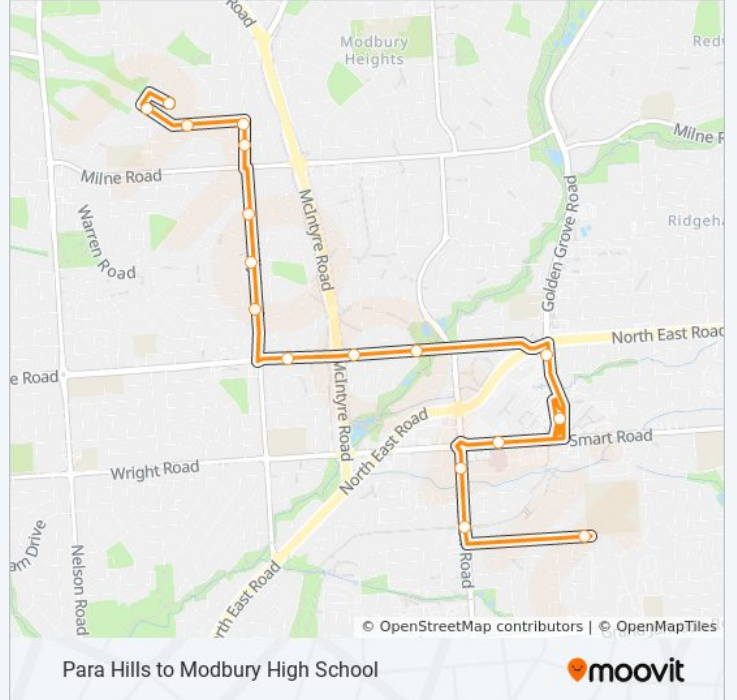

**924 bus Info**

**Direction:** Modbury High School (School Bus)

**Stops:** 21

**Trip Duration:** 26 min

**Line Summary:**

Para Hills to Modbury High School

### Direction: Para Hills (School Bus)

17 stops

[VIEW LINE SCHEDULE](#)

- Stop School Modbury High School
- Stop 41 Reservoir Rd - West side
- Stop 42 Reservoir Rd - West side
- Stop 42A Smart Rd - North side
- Zone F Tea Tree Plaza Interchange - East side
- Stop 43A Golden Grove Ave - West side
- Stop 26 Montague Rd - South side
- Stop 27 Montague Rd - South East side
- Stop 28 Montague Rd - South side
- Stop 64 Kelly Rd - West side
- Stop 63 Kelly Rd - West side
- Stop 62 Kelly Rd - West side
- Stop 61 Kelly Rd - West side
- Stop 60 Kelly Rd - West side
- Stop School Billabong Rd / Manooka St
- Stop School Billabong Rd / Duke Ave
- Stop School Cumberland Ave / Oakland St

### 924 bus Time Schedule

Para Hills (School Bus) Route Timetable:

Sunday	Not Operational
Monday	Not Operational
Tuesday	Not Operational
Wednesday	3:33 PM
Thursday	2:43 PM
Friday	3:33 PM
Saturday	Not Operational

### 924 bus Info

**Direction:** Para Hills (School Bus)

**Stops:** 17

**Trip Duration:** 19 min

**Line Summary:**

924 bus time schedules and route maps are available in an offline PDF at [moovitapp.com](https://moovitapp.com). Use the [Moovit App](#) to see live bus times, train schedule or subway schedule, and step-by-step directions for all public transit in Adelaide.