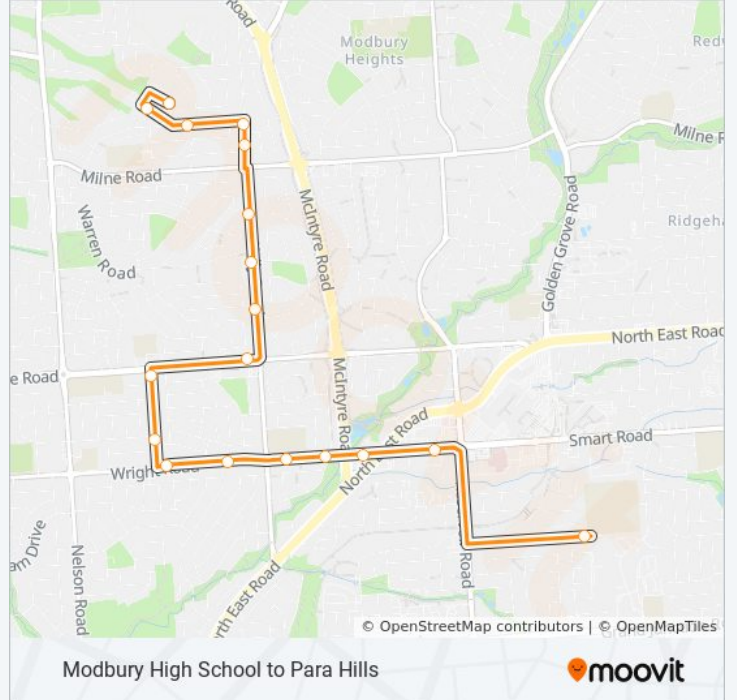

926

Modbury High School to Para Hills

View In Website Mode

The 926 bus line Modbury High School to Para Hills has one route. For regular weekdays, their operation hours are:
(1) Para Hills (School Bus): 3:33 PM
Use the Moovit App to find the closest 926 bus station near you and find out when is the next 926 bus arriving.

Direction: Para Hills (School Bus)

18 stops

[VIEW LINE SCHEDULE](#)

- Stop School Modbury High School
- Stop 43S Smart Rd - South side
- Stop 44 Wright Rd - South side
- Stop 43A Wright Rd - South side
- Stop 42A Wright Rd - South side
- Stop 41 Wright Rd - South side
- Stop School Wright Rd / Doncaster Ave
- Stop School Charmaine Ave / Stonehenge Bvd
- Stop School Charmaine Ave / Volare Ave
- Stop 29 Montague Rd - North side
- Stop 64 Kelly Rd - West side
- Stop 63 Kelly Rd - West side
- Stop 62 Kelly Rd - West side
- Stop 61 Kelly Rd - West side
- Stop 60 Kelly Rd - West side
- Stop School Billabong Rd / Manooka St
- Stop School Billabong Rd / Duke Ave
- Stop School Cumberland Ave / Oakland St

926 bus Time Schedule

Para Hills (School Bus) Route Timetable:

Sunday	Not Operational
Monday	Not Operational
Tuesday	Not Operational
Wednesday	3:33 PM
Thursday	2:43 PM
Friday	3:33 PM
Saturday	Not Operational

926 bus Info

Direction: Para Hills (School Bus)

Stops: 18

Trip Duration: 20 min

Line Summary:

926 bus time schedules and route maps are available in an offline PDF at moovitapp.com. Use the [Moovit App](#) to see live bus times, train schedule or subway schedule, and step-by-step directions for all public transit in Adelaide.