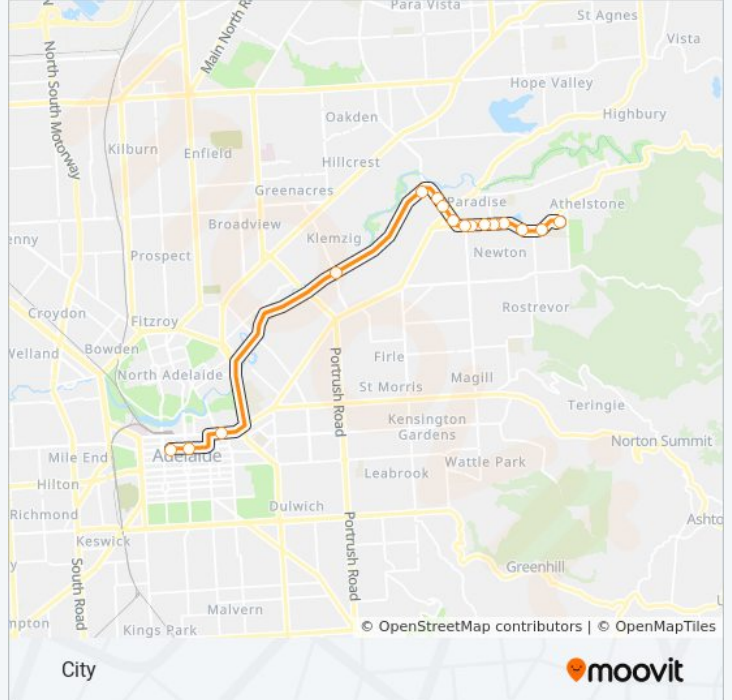

Stop 26A Gorge Rd - South side

Stop 26 Gorge Rd - South side

Stop 25 Gorge Rd - South side

Stop 24A Darley Rd - West side

Stop 25 Darley Rd - South West side

Stop 25A Darley Rd - West side

Zone B Paradise Interchange - South East side

Zone A Klemzig Interchange - East side

Stop S1 Grenfell St - South side

Stop U1 Grenfell St - South side

Stop W1 Currie St - South side

## 928 bus Info

**Direction:** City (School Bus)

**Stops:** 16

**Trip Duration:** 24 min

**Line Summary:**

**Direction: St Ignatius College (School Bus)**

6 stops

[VIEW LINE SCHEDULE](#)

- Stop C1 Currie St - North side
- Stop F2 Grenfell St - North side
- Stop H1 Grenfell St - North side
- Zone B Klemzig Interchange - West side
- Zone E Paradise Interchange - North West side
- Stop School St Ignatius Senior College Manresa Ct