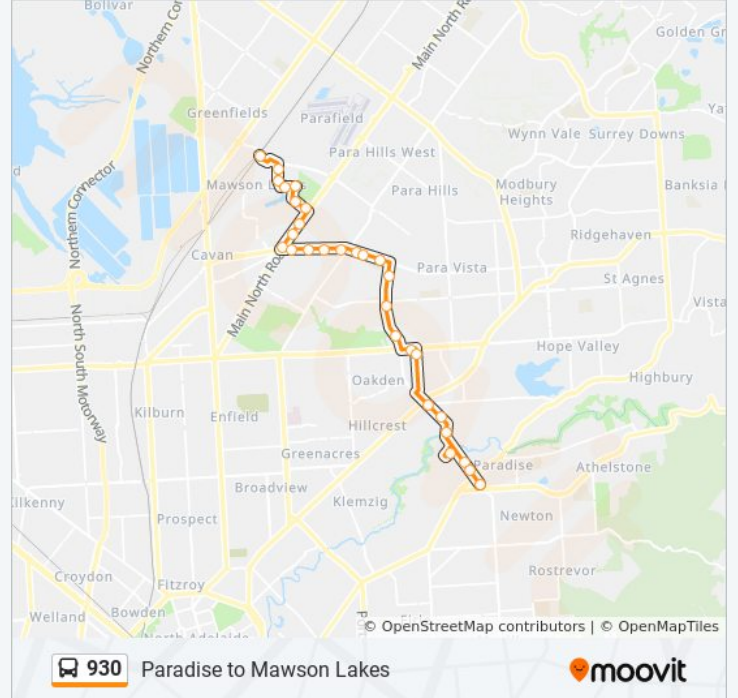

The 930 bus line Paradise to Mawson Interchange has one route. For regular weekdays, their operation hours are: (1) Mawson Lakes (School Bus): 3:22 PM
Use the Moovit App to find the closest 930 bus station near you and find out when is the next 930 bus arriving.

Direction: Mawson Lakes (School Bus)

29 stops

[VIEW LINE SCHEDULE](#)

- Stop 24A Darley Rd - West side
- Stop 25 Darley Rd - South West side
- Stop 25A Darley Rd - West side
- Zone F Paradise Interchange - North West side
- Stop 29A Darley Rd - West side
- Stop 29B Sudholz Rd - South West side
- Stop 29C Sudholz Rd - South side
- Stop School St Paul's College Blacks Rd - West side
- Stop 35M Grand Junction Rd - South side
- Stop 33A Walkleys Rd - West side
- Stop 34A Walkleys Rd - West side
- Stop 35A Walkleys Rd - West side
- Stop 37E Montague Rd - South side
- Stop 37D Montague Rd - South side
- Stop 37C Montague Rd - South side
- Stop 37A Montague Rd - South side
- Stop 37 Montague Rd - South side
- Stop 38 Montague Rd - South side
- Stop 39 Montague Rd - South side
- Stop 33 Main North Rd - West side
- Stop 33A Main North Rd - West side

930 bus Info

Direction: Mawson Lakes (School Bus)

Stops: 29

Trip Duration: 34 min

Line Summary:

Stop 34 Main North Rd - West side

Stop 34D Mawson Lakes Blvd - South side

Stop 34C Mawson Lakes Blvd - South side

Stop 34B UniSA Mawson Lakes

Stop 34A University Blvd - South side

Zone A Main St - West side

Stop 34L Main St - West side

Zone D Mawson Interchange

930 bus time schedules and route maps are available in an offline PDF at moovitapp.com. Use the [Moovit App](#) to see live bus times, train schedule or subway schedule, and step-by-step directions for all public transit in Adelaide.