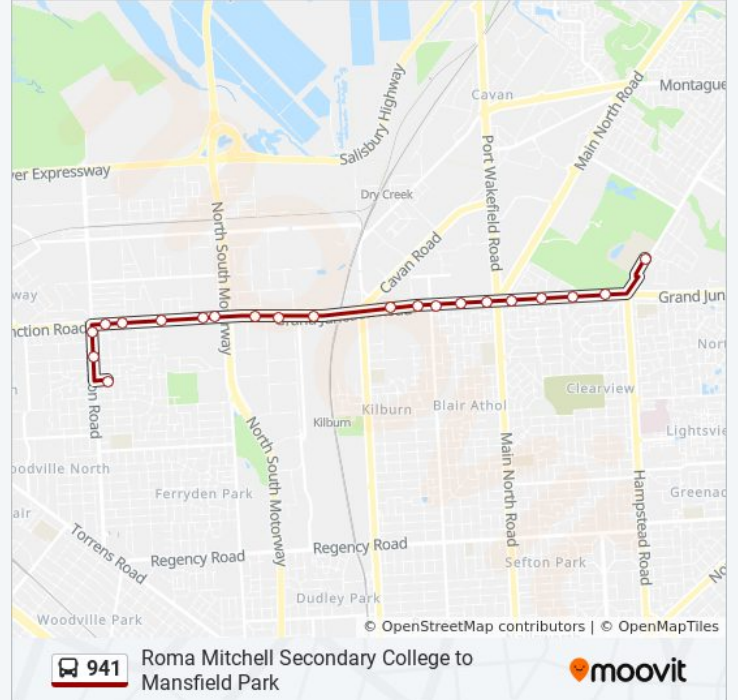

Line Summary:

Direction: Roma Mitchell Secondary College (School Bus)

21 stops

[VIEW LINE SCHEDULE](#)

- Stop 29 Medika Blvd - South side
- Stop 30 Hanson Rd - West side
- Stop 30A Hanson Rd - West side
- Stop 30H Grand Junction Rd - North side
- Stop 30G Grand Junction Rd - North side
- Stop 29G Grand Junction Rd - North side
- Stop 28G Grand Junction Rd - North side
- Stop 27G Grand Junction Rd - North side
- Stop 26G Grand Junction Rd - North side
- Stop 25G Grand Junction Rd - North side
- Stop 24G Grand Junction Rd - North side
- Stop 23A Grand Junction Rd - North side
- Stop 24 Grand Junction Rd - North side
- Stop 24A Grand Junction Rd - North side
- Stop 24B Grand Junction Rd - North side
- Stop 25 Grand Junction Rd - North side
- Stop 25A Grand Junction Rd - North side
- Stop 26 Grand Junction Rd - North side

941 bus Info

Direction: Roma Mitchell Secondary College (School Bus)

Stops: 21

Trip Duration: 23 min

Line Summary:

Stop 27 Grand Junction Rd - North side

Stop 28 Grand Junction Rd - North side

Zone A Roma Mitchell Secondary College