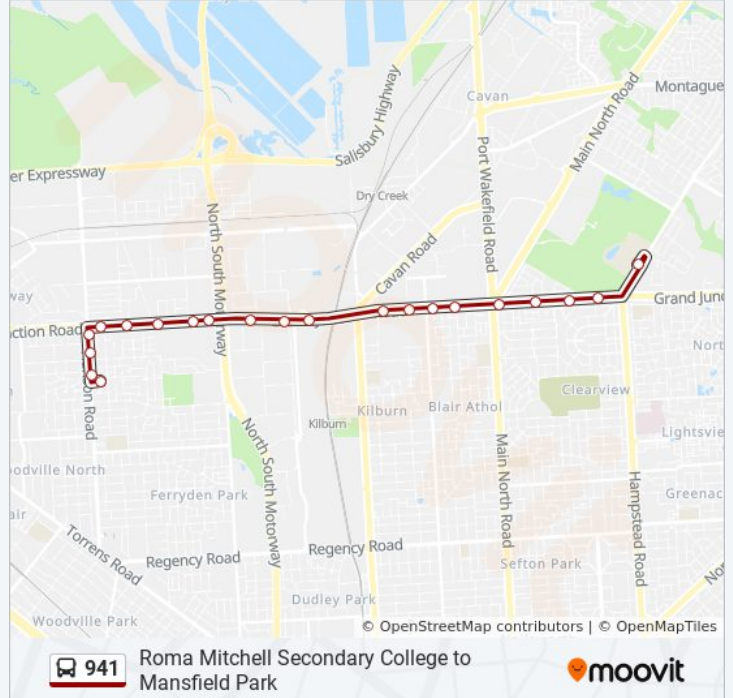

Direction: Mansfield Park (School Bus)

21 stops

[VIEW LINE SCHEDULE](#)

Zone B Roma Mitchell Secondary College

Stop 28 Grand Junction Rd - South side

Stop 27 Grand Junction Rd - South side

Stop 26 Grand Junction Rd - South side

Stop 25G Grand Junction Rd - South side

Stop 26G Grand Junction Rd - South side

Stop 27G Grand Junction Rd - South side

Stop 28G Grand Junction Rd - South side

Stop 29G Grand Junction Rd - South side

Stop 30G Grand Junction Rd - South side

Sunday	Not Operational
Monday	3:29 PM
Tuesday	3:29 PM
Wednesday	2:35 PM
Thursday	3:29 PM
Friday	3:29 PM
Saturday	Not Operational

941 bus Info

Direction: Mansfield Park (School Bus)

Stops: 21

Trip Duration: 19 min

Line Summary:

Direction: Roma Mitchell Secondary College (School Bus)

21 stops

[VIEW LINE SCHEDULE](#)

- Stop 29 Medika Blvd - South side
- Stop 30 Hanson Rd - West side
- Stop 30A Hanson Rd - West side
- Stop 30H Grand Junction Rd - North side
- Stop 30G Grand Junction Rd - North side
- Stop 29G Grand Junction Rd - North side
- Stop 28G Grand Junction Rd - North side
- Stop 27G Grand Junction Rd - North side
- Stop 26G Grand Junction Rd - North side
- Stop 25G Grand Junction Rd - North side
- Stop 24G Grand Junction Rd - North side
- Stop 23A Grand Junction Rd - North side
- Stop 24 Grand Junction Rd - North side
- Stop 24A Grand Junction Rd - North side
- Stop 24B Grand Junction Rd - North side
- Stop 25 Grand Junction Rd - North side
- Stop 25A Grand Junction Rd - North side
- Stop 26 Grand Junction Rd - North side