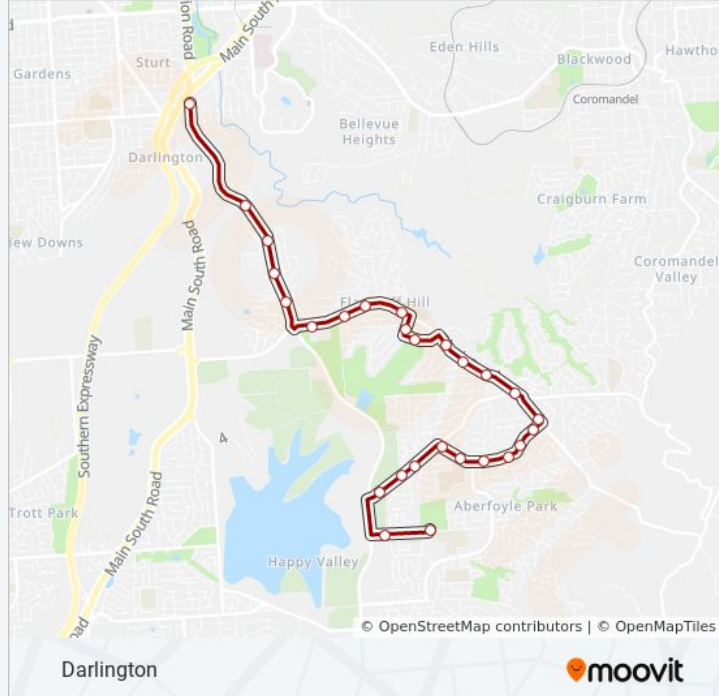

**Direction: Darlington (School Bus)**

27 stops

[VIEW LINE SCHEDULE](#)

Stop School Aberfoyle Park High Taylors Rd

Stop 52 Taylors Rd West - South side

Stop 51 Manning Rd - North West side

Stop 50 Manning Rd - West side

Stop 49 Manning Rd - North side

Stop 48A Sunnymeade Dr - North side

Stop 48 Sunnymeade Dr - North side

Stop 47A Sunnymeade Dr - North side

Stop 47 Sunnymeade Dr - North side

Stop 46 Sunnymeade Dr - West side

**Stops:** 27

**Trip Duration:** 22 min

**Line Summary:**

Stop 35 Flagstaff Rd - West side

Stop 34 Flagstaff Rd - West side

Stop 33 Flagstaff Rd - West side

Stop 32 Flagstaff Rd - South West side

Stop 30 Flagstaff Rd - West side