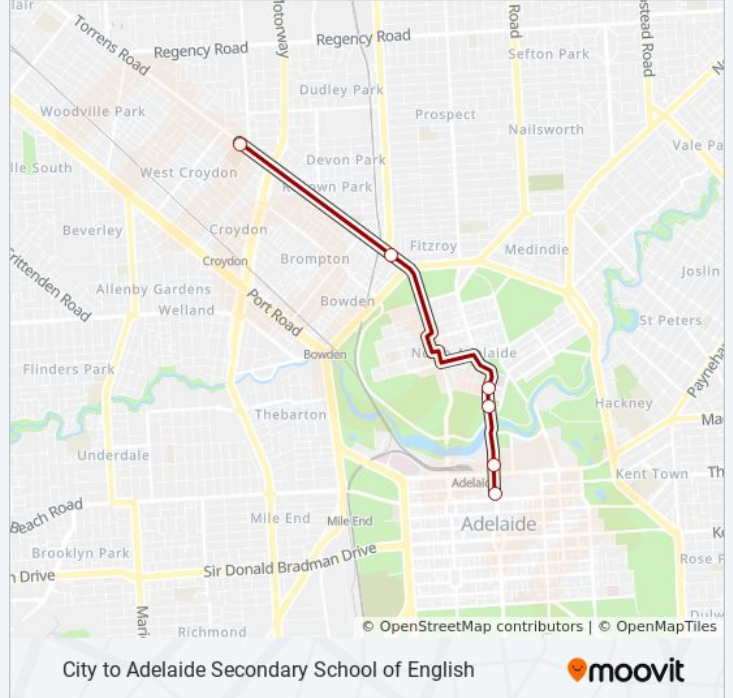

Use the Moovit App to find the closest 951 bus station near you and find out when is the next 951 bus arriving.

Direction: Adelaide Secondary School of English (School Bus)

6 stops

[VIEW LINE SCHEDULE](#)

Stop X2 King William St - West side

Stop Z2 King William Rd - West side

Stop 1 King William Rd - West side

Stop 2 / Zone A King William Rd - North West side

Stop 8 Torrens Rd - South West side

Zone B Adelaide Secondary School of English

951 bus Info

Direction: Adelaide Secondary School of English (School Bus)

Stops: 6

Trip Duration: 20 min

Line Summary:

Direction: City (School Bus)

6 stops

[VIEW LINE SCHEDULE](#)

Zone B Adelaide Secondary School of English

Stop 9 Torrens Rd - North side

Stop A3 King William Rd - East side

Stop C2 King William St - East side

Stop F1 King William St - North East side

Stop VS3 Victoria Sq - East side