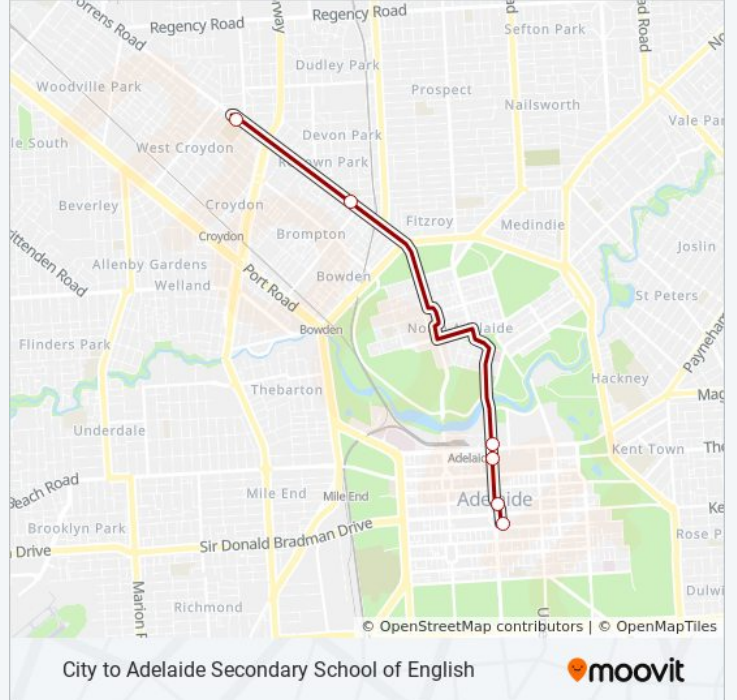

951

City to Adelaide Secondary School of English

View In Website Mode

The 951 bus line (City to Adelaide Secondary School of English) has 2 routes. For regular weekdays, their operation hours are:

(1) Adelaide Secondary School of English (School Bus): 8:09 AM - 8:16 AM(2) City (School Bus): 3:25 PM - 3:29 PM

Use the Moovit App to find the closest 951 bus station near you and find out when is the next 951 bus arriving.

Direction: Adelaide Secondary School of English (School Bus)

6 stops

[VIEW LINE SCHEDULE](#)

Zone B Adelaide Secondary School of English

Stop 9 Torrens Rd - North side

Stop A3 King William Rd - East side

Stop C2 King William St - East side

Stop F1 King William St - North East side

Stop VS3 Victoria Sq - East side

951 bus Info

Direction: City (School Bus)

Stops: 6

Trip Duration: 35 min

Line Summary:

951 bus time schedules and route maps are available in an offline PDF at moovitapp.com. Use the [Moovit App](#) to see live bus times, train schedule or subway schedule, and step-by-step directions for all public transit in Adelaide.