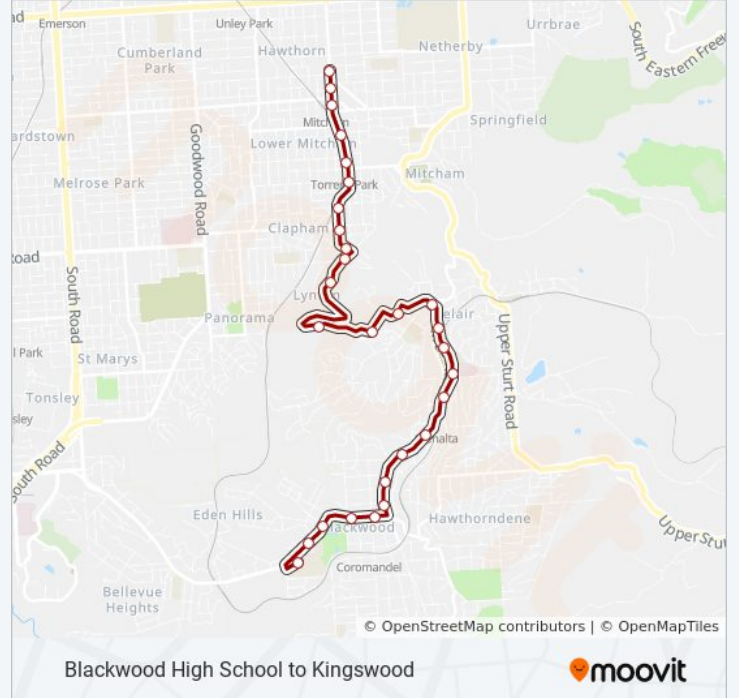

Stop 17 Belair Rd - West side

Stop 16 Belair Rd - West side

Stop 15 Belair Rd - West side

Stop 14 Belair Rd - West side

Stop 13 Belair Rd - West side

Stop 12 Belair Rd - West side

954 bus time schedules and route maps are available in an offline PDF at moovitapp.com. Use the [Moovit App](#) to see live bus times, train schedule or subway schedule, and step-by-step directions for all public transit in Adelaide.

[About Moovit](#) • [MaaS Solutions](#) • [Supported Countries](#) • [Mooviter Community](#)

© 2023 Moovit - All Rights Reserved

Check Live Arrival Times