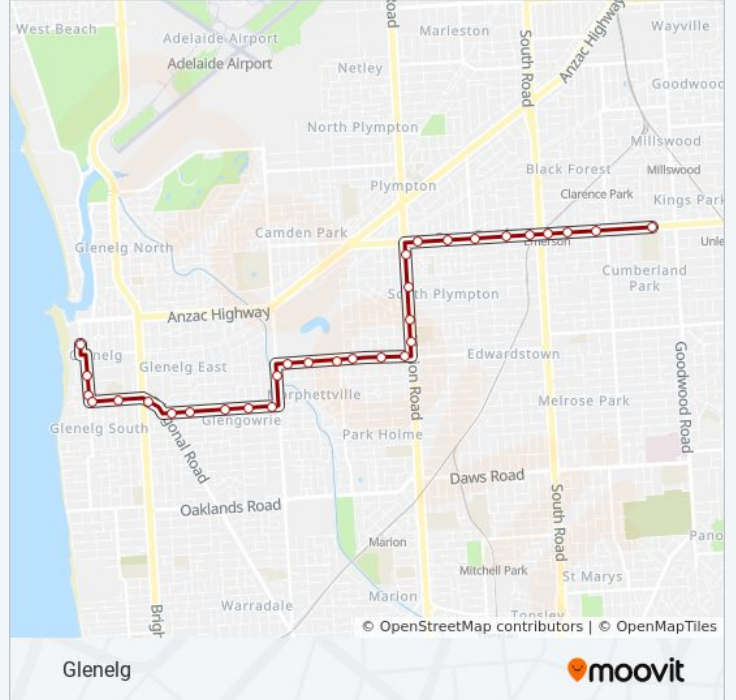

 960

Glenelg (School Bus)

[View In Website Mode](#)

The 960 bus line Glenelg (School Bus) has one route. For regular weekdays, their operation hours are:

(1) Glenelg (School Bus): 3:35 PM

Use the Moovit App to find the closest 960 bus station near you and find out when is the next 960 bus arriving.

Direction: Glenelg (School Bus)

31 stops

[VIEW LINE SCHEDULE](#)

- Stop School Cabra Dominican College
- Stop 177 Cross Rd - South side
- Stop 178 Cross Rd - South side
- Stop School Cross Rd / South Rd
- Stop 179 Cross Rd - South side
- Stop 180 Cross Rd - South side
- Stop 181 Cross Rd - South side
- Stop 182 Cross Rd - South side
- Stop 183 Cross Rd - South side
- Stop 13 Marion Rd - East side
- Stop 14 Marion Rd - East side
- Stop 15 Marion Rd - East side
- Stop 16 Marion Rd - East side
- Stop 16 Bray St - South side
- Stop 17 Bray St - South side
- Stop 18 Bray St - South side
- Stop 18A Bray St - South side
- Stop 19 Bray St - South side
- Stop 20 Bray St - South side
- Stop 21 Morphett Rd - East side
- Stop 23 Cliff St - South side
- Stop 23A Cliff St - South side

960 bus Time Schedule

Glenelg (School Bus) Route Timetable:

Sunday	Not Operational
Monday	3:35 PM
Tuesday	3:35 PM
Wednesday	3:35 PM
Thursday	3:35 PM
Friday	3:35 PM
Saturday	Not Operational

960 bus Info

Direction: Glenelg (School Bus)

Stops: 31

Trip Duration: 30 min

Line Summary:

- Stop 23B Cliff St - South side
- Stop 24 Cliff St - South side
- Stop 24A Cliff St - South side
- Stop 25 Diagonal Rd - South West side
- Stop 24P Pier St - South side
- Stop 23P Pier St - South side
- Stop 23 Moseley St - West side
- Stop 22 Moseley St - West side
- Zone B Colley Tce - West side