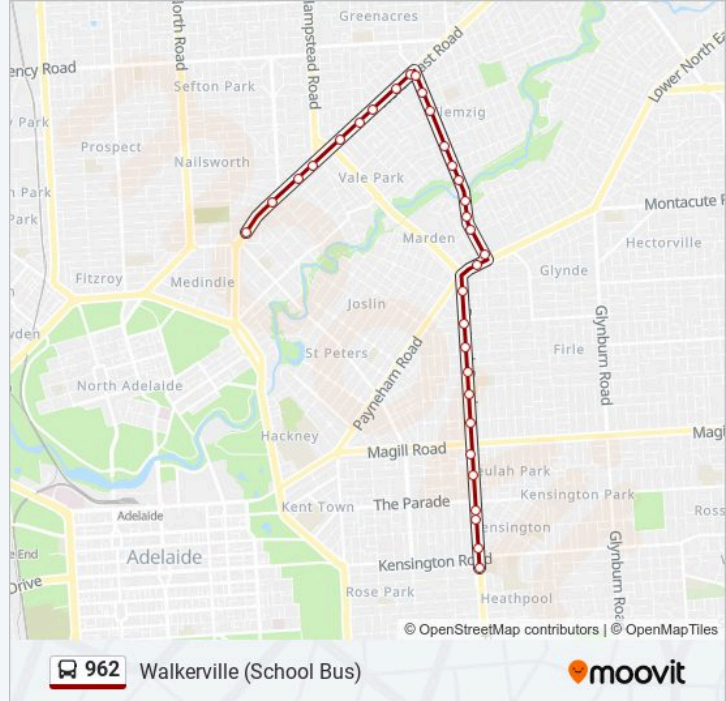

Direction: Walkerville (School Bus)

32 stops

[VIEW LINE SCHEDULE](#)

- Stop 148 Portrush Rd - West side
- Stop 8 Portrush Rd - West side
- Stop School Portrush Rd / William St
- Stop 145 Portrush Rd - West side
- Stop 144 Portrush Rd - West side
- Stop 143 Portrush Rd - West side
- Stop 8A Portrush Rd - West side
- Stop 9 Portrush Rd / Clifton St - West side
- Stop 10 Portrush Rd - West side
- Stop 139 Portrush Rd - West side
- Stop 138 Portrush Rd - West side
- Stop 137 Portrush Rd - West side
- Stop 13 Payneham Rd - North side
- Stop 14 O.G. Rd - West side
- Stop 15 O.G. Rd - West side
- Stop 16 O.G. Rd - West side
- Stop 16A O.G. Rd - West side
- Stop 17 O.G. Rd - West side
- Stop 17A O.G. Rd - West side
- Stop 17B O.G. Rd - West side
- Stop 18 O.G. Rd - West side

Stops: 32

Trip Duration: 28 min

Line Summary:

Stop 19 O.G. Rd - West side

Stop 20 O.G. Rd - West side

Stop 20 North East Rd - South East side

Stop 19 North East Rd - South East side

Stop 18 North East Rd - South East side

Stop 17 North East Rd - South East side

Stop 16 North East Rd - South East side

Stop 15 North East Rd - South East side

Stop 14 North East Rd - South East side

Stop 13 North East Rd - South East side

Stop 11 North East Rd - South East side