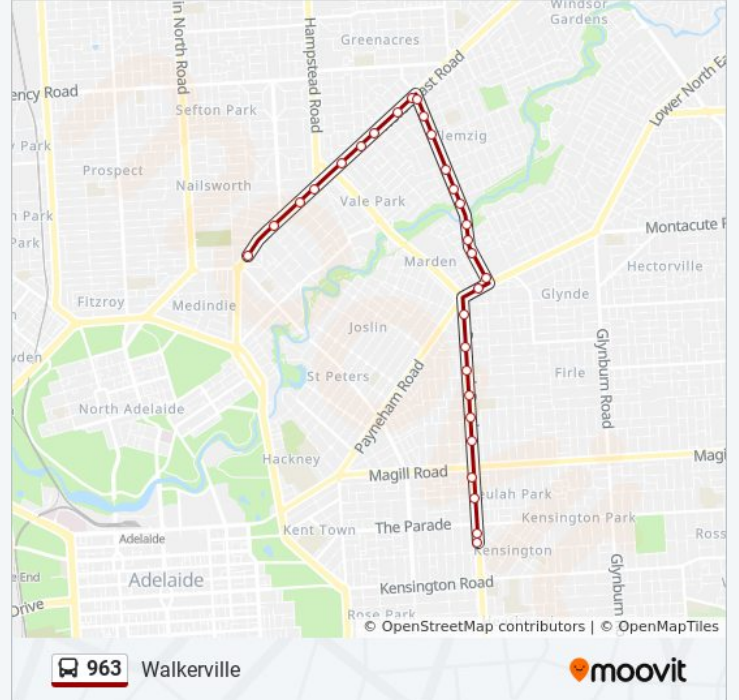

 963

Walkerville (School Bus)

[View In Website Mode](#)

The 963 bus line Walkerville (School Bus) has one route. For regular weekdays, their operation hours are:

(1) Walkerville (School Bus): 3:38 PM

Use the Moovit App to find the closest 963 bus station near you and find out when is the next 963 bus arriving.

Direction: Walkerville (School Bus)

30 stops

[VIEW LINE SCHEDULE](#)

- Stop School Portrush Rd / William St
- Stop 145 Portrush Rd - West side
- Stop 144 Portrush Rd - West side
- Stop 143 Portrush Rd - West side
- Stop 8A Portrush Rd - West side
- Stop 9 Portrush Rd / Clifton St - West side
- Stop 10 Portrush Rd - West side
- Stop 139 Portrush Rd - West side
- Stop 138 Portrush Rd - West side
- Stop 137 Portrush Rd - West side
- Stop 13 Payneham Rd - North side
- Stop 14 O.G. Rd - West side
- Stop 15 O.G. Rd - West side
- Stop 16 O.G. Rd - West side
- Stop 16A O.G. Rd - West side
- Stop 17 O.G. Rd - West side
- Stop 17A O.G. Rd - West side
- Stop 17B O.G. Rd - West side
- Stop 18 O.G. Rd - West side
- Stop 19 O.G. Rd - West side
- Stop 20 O.G. Rd - West side
- Stop 20 North East Rd - South East side

963 bus Time Schedule

Walkerville (School Bus) Route Timetable:

Sunday	Not Operational
Monday	3:38 PM
Tuesday	3:00 PM
Wednesday	3:38 PM
Thursday	3:38 PM
Friday	3:38 PM
Saturday	Not Operational

963 bus Info

Direction: Walkerville (School Bus)

Stops: 30

Trip Duration: 18 min

Line Summary:

- Stop 19 North East Rd - South East side
- Stop 18 North East Rd - South East side
- Stop 17 North East Rd - South East side
- Stop 16 North East Rd - South East side
- Stop 15 North East Rd - South East side
- Stop 14 North East Rd - South East side
- Stop 13 North East Rd - South East side
- Stop 11 North East Rd - South East side