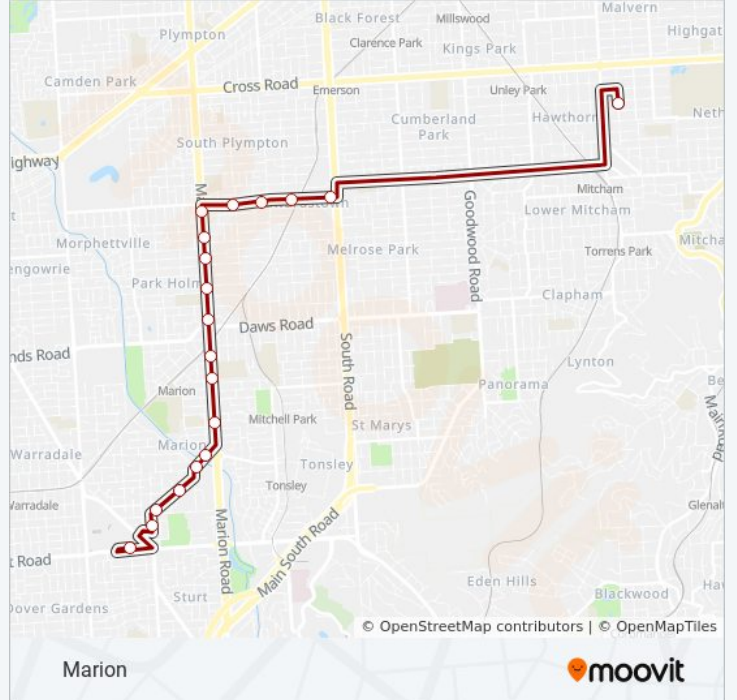

971 bus time schedules and route maps are available in an offline PDF at moovitapp.com. Use the [Moovit App](#) to see live bus times, train schedule or subway schedule, and step-by-step directions for all public transit in Adelaide.

[About Moovit](#) • [MaaS Solutions](#) • [Supported Countries](#) • [Mooviter Community](#)

© 2023 Moovit - All Rights Reserved

Check Live Arrival Times