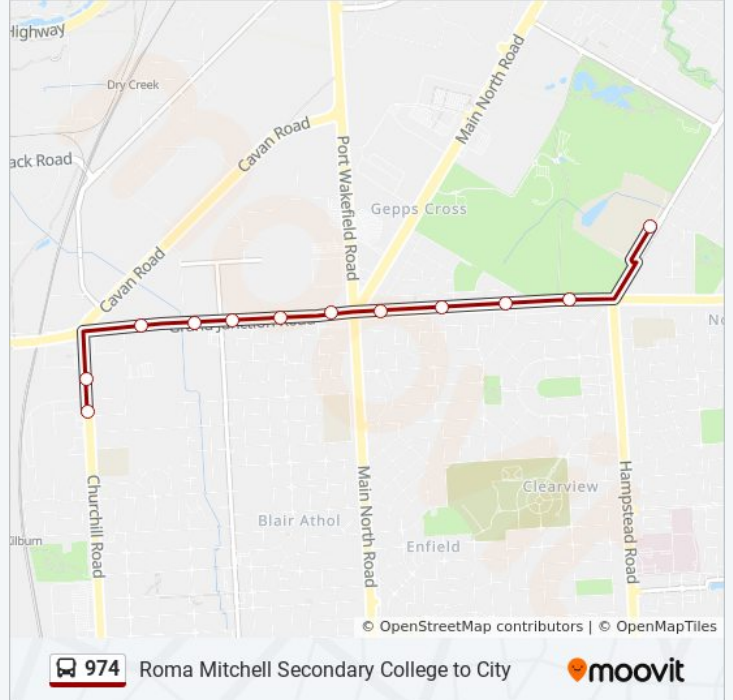

Stop 8A Churchill Rd - East side

Stop 8 Churchill Rd - East side

Stop 7A Torrens Rd - North East side

Stop 7 Jeffcott Rd - East side

Stop 6 Jeffcott St - East side

Stop 5A Jeffcott St - East side

Stop 5 Jeffcott St - East side

Stop 4 Jeffcott St - East side

Stop 3 Jeffcott St - East side

Stop 2 Montefiore Rd - East side

Stop 1 Montefiore Rd - East side

Stop D2 Currie St - North side

Stop E2 Currie St - North side

Direction: Roma Mitchell Secondary College (School Bus)

Zone A Roma Mitchell Secondary College

974 bus Time Schedule

Roma Mitchell Secondary College (School Bus)
Route Timetable:

Sunday	Not Operational
Monday	Not Operational
Tuesday	Not Operational
Wednesday	Not Operational
Thursday	Not Operational
Friday	8:19 AM
Saturday	Not Operational

974 bus Info

Direction: Roma Mitchell Secondary College (School Bus)

Stops: 12

Trip Duration: 16 min

Line Summary:

974 bus time schedules and route maps are available in an offline PDF at moovitapp.com. Use the [Moovit App](#) to see live bus times, train schedule or subway schedule, and step-by-step directions for all public transit in Adelaide.