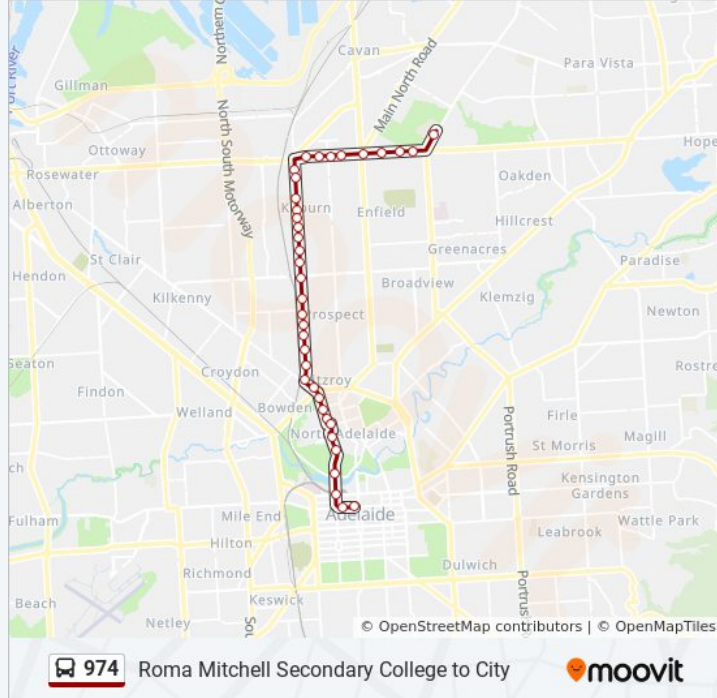

974 bus Info

Direction: City (School Bus)

Stops: 37

Trip Duration: 36 min

Line Summary:

Stop 10 Churchill Rd - East side

Stop 9A Churchill Rd - East side

Stop 9 Churchill Rd - East side

Stop 8A Churchill Rd - East side

Stop 8 Churchill Rd - East side

Stop 7A Torrens Rd - North East side

Stop 7 Jeffcott Rd - East side

Stop 6 Jeffcott St - East side

Stop 5A Jeffcott St - East side

Stop 5 Jeffcott St - East side

Stop 4 Jeffcott St - East side

Stop 3 Jeffcott St - East side

Stop 2 Montefiore Rd - East side

Stop 1 Montefiore Rd - East side

Stop D2 Currie St - North side

Stop E2 Currie St - North side

Direction: Roma Mitchell Secondary College (School Bus)

12 stops

[VIEW LINE SCHEDULE](#)

Stop 22 Churchill Rd - West side

Stop 23 Churchill Rd - West side

Stop 23A Grand Junction Rd - North side

Stop 24 Grand Junction Rd - North side

Stop 24A Grand Junction Rd - North side