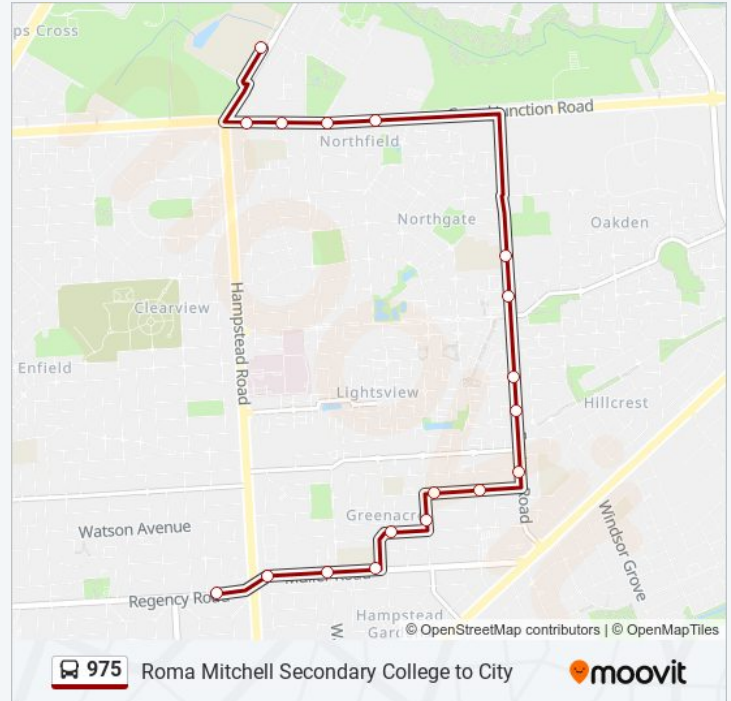

Stop 24 Fosters Rd - West side

Stop 25 Fosters Rd - West side

Stop 25A Fosters Rd - West side

Stop 27A Fosters Rd - West side

Stop 27B Fosters Rd - West side

Stop 32 Grand Junction Rd - South side

Stop 31 Grand Junction Rd - South side

Stop 30 Grand Junction Rd - South side

Stop 29 Grand Junction Rd - South side

Zone A Roma Mitchell Secondary College

Direction: Roma Mitchell Secondary College (School Bus)

Stops: 18

Trip Duration: 23 min

Line Summary:

975 bus time schedules and route maps are available in an offline PDF at moovitapp.com. Use the [Moovit App](#) to see live bus times, train schedule or subway schedule, and step-by-step directions for all public transit in Adelaide.

[About Moovit](#) • [MaaS Solutions](#) • [Supported Countries](#) • [Mooviter Community](#)

© 2024 Moovit - All Rights Reserved

Check Live Arrival Times