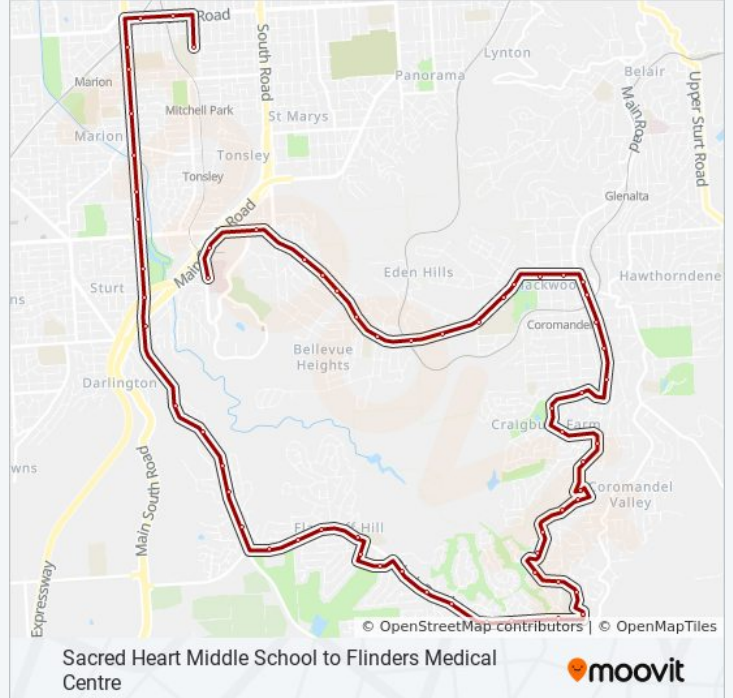

977 bus Info

Direction: Flinders Medical Centre (School Bus)

Stops: 63

Trip Duration: 50 min

Line Summary:

- Stop 38A Black Rd - North side
- Stop 39 Ridgway Dr - East side
- Stop 40 Memford Way - North side
- Stop 41A Black Rd - North East side
- Stop 42 Black Rd - North side
- Stop 43 Black Rd - North side
- Stop 43C Black Rd - North side
- Stop 43B Black Rd - North side
- Stop 42B Black Rd - North side
- Stop 41 Murrays Hill Rd - West side
- Stop 40 Murrays Hill Rd - South West side
- Stop 39A Murrays Hill Rd - South side
- Stop 39 Murrays Hill Rd - West side
- Stop 38A Murrays Hill Rd - West side
- Stop 38 Murrays Hill Rd - West side
- Stop 37B Coromandel Pde - North West side
- Stop 37A Coromandel Pde - North side
- Stop 37 Craiglee Dr - South side
- Stop 36A Diosma Dr - North West side
- Stop 36 Diosma Dr - West side
- Stop 35C Grand Blvd - South side
- Stop 35B Grand Blvd - West side
- Stop 35A Grand Blvd - North side
- Stop 35 Coromandel Pde - West side
- Stop 34A Coromandel Pde - South West side
- Stop 34 Coromandel Pde - South West side
- Stop 33 Coromandel Pde - West side
- Stop 32A Coromandel Pde - West side
- Stop 31 Shepherds Hill Rd - South side
- Stop 30C Shepherds Hill Rd - South side
- Stop 30B Shepherds Hill Rd - East side
- Stop 30A Shepherds Hill Rd - South East side
- Stop 30 Shepherds Hill Rd - South East side

Stop 29B Shepherds Hill Rd - South side

Stop 29A Shepherds Hill Rd - South side

Stop 29 Shepherds Hill Rd - South side

Stop 28A Shepherds Hill Rd - West side

Stop 28 Shepherds Hill Rd - South West side

Stop 27A Shepherds Hill Rd - South West side

Stop 27 Shepherds Hill Rd - South side

Stop 26 Sturt Rd - South side

Stop 27 Main South Rd - South East side

Zone B Flinders Medical Centre

977 bus time schedules and route maps are available in an offline PDF at moovitapp.com. Use the [Moovit App](#) to see live bus times, train schedule or subway schedule, and step-by-step directions for all public transit in Adelaide.