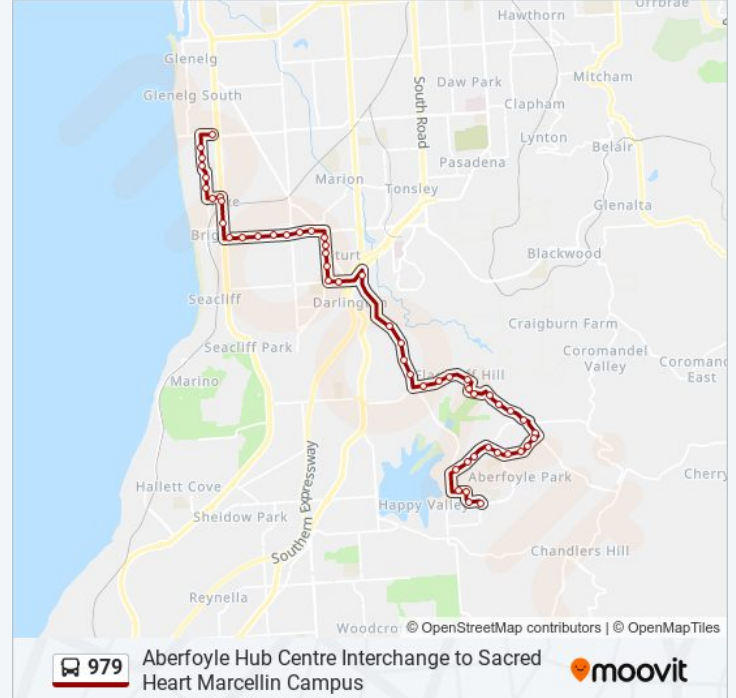

Stop 38A Black Rd - South side

Stop 38 Black Rd - South side

Stop 37 Black Rd - South East side

Stop 36 Black Rd - South side

Stop 35 Flagstaff Rd - West side

Stop 34 Flagstaff Rd - West side

Stop 33 Flagstaff Rd - West side

Stop 32 Flagstaff Rd - South West side

Stop 30 Flagstaff Rd - West side

Stop 31 Seacombe Rd - South side

Stop 31B Miller St - West side

Stop 31C Miller St - West side

Stop 31D Miller St - West side

Stop 31 Diagonal Rd - West side

Stop 32 Diagonal Rd - West side

Zone F Marion Interchange - South side

Stop 31 Sturt Rd - South side

Stop 32 Sturt Rd - South side

Stop 33 Sturt Rd - South side

Stop 34 Sturt Rd - South side

Stop 34A Sturt Rd - South side

Stop 35 Sturt Rd - South side

Stop 35 Brighton Rd - West side

Stop 34 Brighton Rd - West side

Stop 33A Wattle Ave - South side

Stop 33 Wattle Ave - South side

Stop 32 King George Ave - West side

Stop 31 King George Ave - West side

Stop 30A King George Ave - West side

Stop 30 King George Ave - West side

Stop 29 King George Ave - West side

Stop School Sacred Heart Senior College Whyte St / Scarborough St