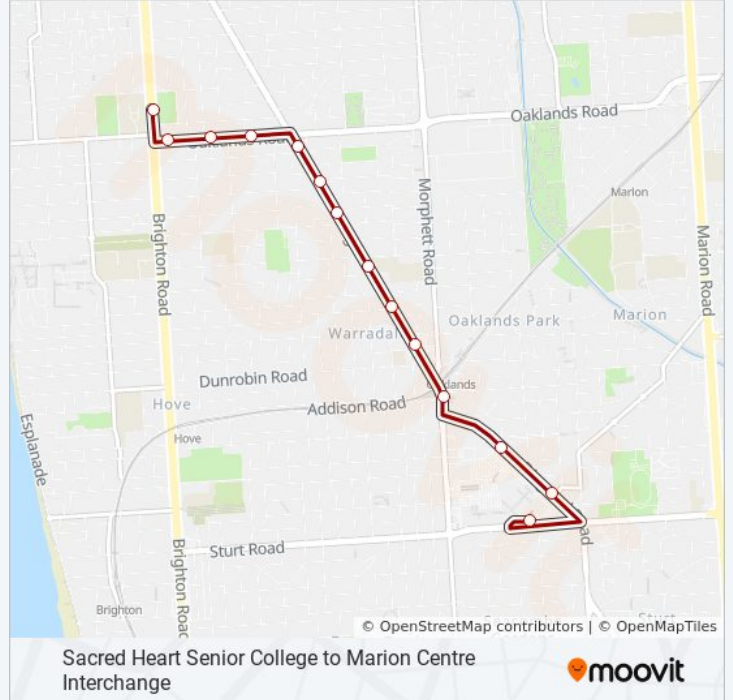

(1) Marion (School Bus): 3:40 PM

Use the Moovit App to find the closest 980 bus station near you and find out when is the next 980 bus arriving.

Direction: Marion (School Bus)

14 stops

[VIEW LINE SCHEDULE](#)

- Stop School Brighton Rd / Elgar Rd
- Stop School Oaklands Rd / Parry Ave
- Stop School Oaklands Rd / Gilbert Rd
- Stop School Oaklands Rd / Smart St
- Stop 27 Diagonal Rd - North East side
- Stop 27A Diagonal Rd - North East side
- Stop 28 Diagonal Rd - North East side
- Stop 28A Diagonal Rd - North East side
- Stop 28B Diagonal Rd - North East side
- Stop 28C Diagonal Rd - East side
- Stop 29 Morphett Rd - East side
- Stop 29F Diagonal Rd - North East side
- Stop 29E Diagonal Rd - North East side
- Zone B Marion Interchange - North side

980 bus Time Schedule

Marion (School Bus) Route Timetable:

Sunday	Not Operational
Monday	1:40 PM
Tuesday	3:40 PM
Wednesday	3:40 PM
Thursday	3:40 PM
Friday	3:40 PM
Saturday	Not Operational

980 bus Info

Direction: Marion (School Bus)

Stops: 14

Trip Duration: 12 min

Line Summary:

980 bus time schedules and route maps are available in an offline PDF at moovitapp.com. Use the [Moovit App](#) to see live bus times, train schedule or subway schedule, and step-by-step directions for all public transit in Adelaide.