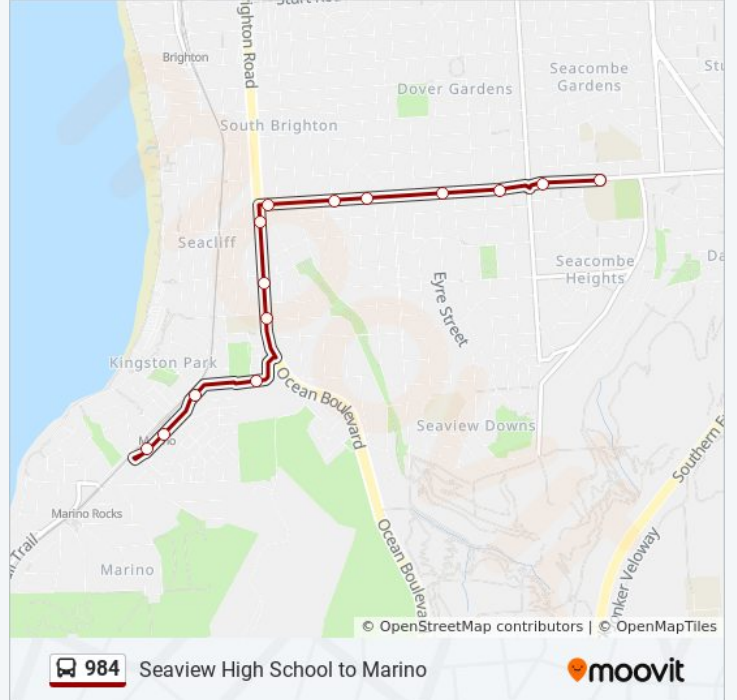

984

Seaview High School to Marino

View In Website Mode

The 984 bus line Seaview High School to Marino has one route. For regular weekdays, their operation hours are:

(1) Marino (School Bus): 3:22 PM

Use the Moovit App to find the closest 984 bus station near you and find out when is the next 984 bus arriving.

Direction: Marino (School Bus)

14 stops

[VIEW LINE SCHEDULE](#)

- Zone A Seaview High School
- Stop 34 Seacombe Rd - South side
- Stop 35 Seacombe Rd - South side
- Stop 36 Seacombe Rd - South side
- Stop 37 Seacombe Rd - South side
- Stop 38 Seacombe Rd - South side
- Stop 39B Seacombe Rd - South side
- Stop 40 Brighton Rd - East side
- Stop 41 Brighton Rd - East side
- Stop 42 Brighton Rd - East side
- Stop 43A Scholefield Rd - South side
- Stop 44 Sherlock Rd - South East side
- Stop 45 Newland Ave - South East side
- Stop 46 Newland Ave - West side

984 bus Time Schedule

Marino (School Bus) Route Timetable:

Sunday	Not Operational
Monday	Not Operational
Tuesday	Not Operational
Wednesday	Not Operational
Thursday	Not Operational
Friday	3:22 PM
Saturday	Not Operational

984 bus Info

Direction: Marino (School Bus)

Stops: 14

Trip Duration: 9 min

Line Summary:

984 bus time schedules and route maps are available in an offline PDF at moovitapp.com. Use the [Moovit App](#) to see live bus times, train schedule or subway schedule, and step-by-step directions for all public transit in Adelaide.