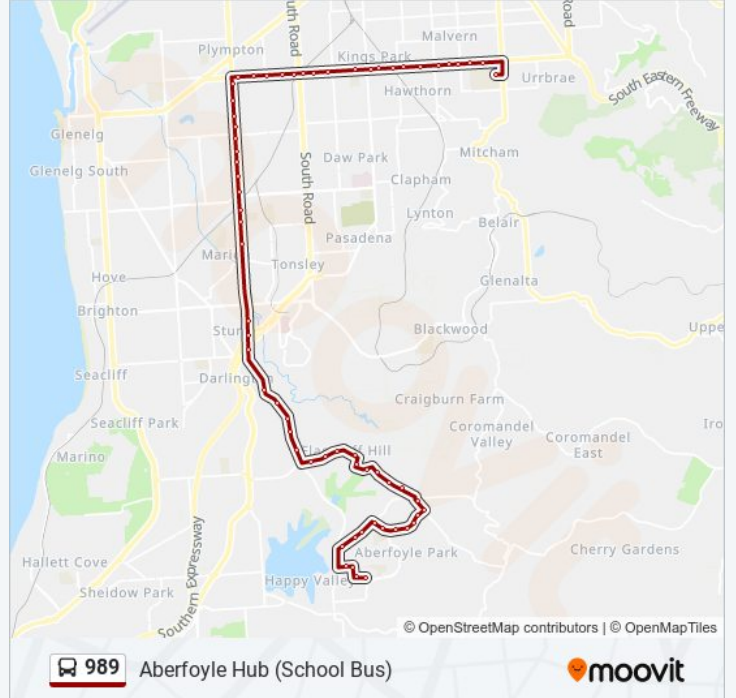

989 bus Info

Direction: Aberfoyle Hub (School Bus)

Stops: 64

Trip Duration: 59 min

Line Summary:

- Stop 15 Marion Rd - East side
- Stop 16 Marion Rd - East side
- Stop 17 Marion Rd - East side
- Stop 18 Marion Rd - East side
- Stop 19 Marion Rd - East side
- Stop 20 Marion Rd - East side
- Stop 21 Marion Rd - East side
- Stop 22 Marion Rd - East side
- Stop 23 Marion Rd - East side
- Stop 24 Marion Rd - East side
- Stop 29B Marion Rd - East side
- Stop 29C Marion Rd - East side
- Stop 30 Flagstaff Rd - East side
- Stop 31 Flagstaff Rd - East side
- Stop 32 Flagstaff Rd - North East side
- Stop 33 Flagstaff Rd - East side
- Stop 34 Flagstaff Rd - East side
- Stop 35 Flagstaff Rd - East side
- Stop 36 Black Rd - North side
- Stop 37 Black Rd - North West side
- Stop 38 Black Rd - North side
- Stop 38A Black Rd - North side
- Stop 39 Ridgway Dr - East side
- Stop 40 Memford Way - North side
- Stop 41A Black Rd - North East side
- Stop 42 Black Rd - North side
- Stop 43 Black Rd - North side
- Stop 44 Oakridge Rd - North East side
- Stop 45 Oakridge Rd - North East side
- Stop 45A Sunnymeade Dr - South East side
- Stop 46 Sunnymeade Dr - East side
- Stop 47 Sunnymeade Dr - South side
- Stop 47A Sunnymeade Dr - South side

Stop 48 Sunnymeade Dr - South side
Stop 48A Sunnymeade Dr - South side
Stop 49 Manning Rd - South side
Stop 50 Manning Rd - East side
Stop 51 Manning Rd - South East side
Stop 52 Taylors Rd West - North side
Stop 53 Southbound Ave - East side
Stop 53A Sandpiper Cres - North side
Zone C Aberfoyle Hub Interchange