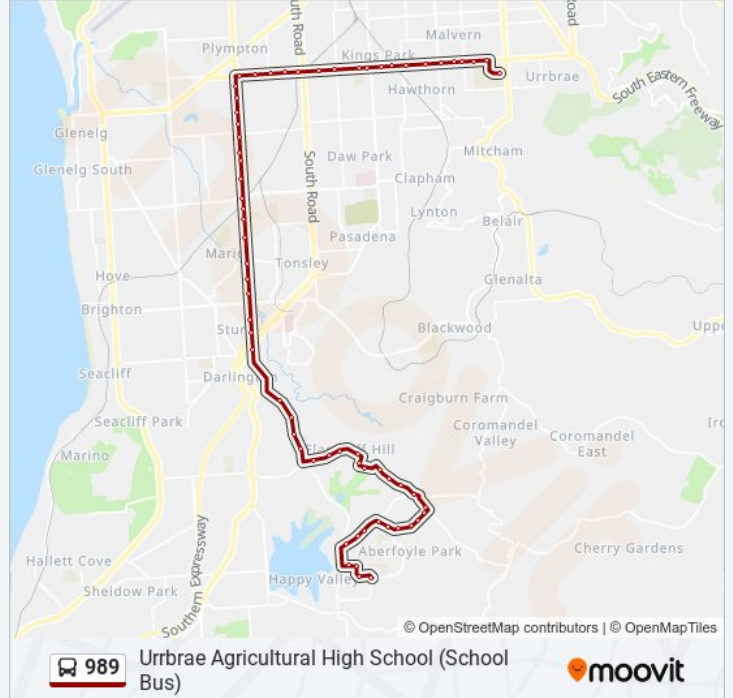

**Direction: Urrbrae Agricultural High School
(School Bus)**

65 stops

[VIEW LINE SCHEDULE](#)

Zone B Aberfoyle Hub Interchange
Stop 53A Sandpiper Cres - South side
Stop 53 Southbound Ave - West side
Stop 52 Taylors Rd West - South side
Stop 51 Manning Rd - North West side
Stop 50 Manning Rd - West side
Stop 49 Manning Rd - North side
Stop 48A Sunnymeade Dr - North side
Stop 48 Sunnymeade Dr - North side
Stop 47A Sunnymeade Dr - North side
Stop 47 Sunnymeade Dr - North side
Stop 46 Sunnymeade Dr - West side
Stop 45A Sunnymeade Dr - North West side
Stop 45 Oakridge Rd - South West side
Stop 44 Black Rd - South side
Stop 43 Black Rd - South side
Stop 42 Black Rd - South West side
Stop 41A Black Rd - South West side
Stop 40 Memford Way - South side

989 bus Info

Direction: Urrbrae Agricultural High School (School Bus)

Stops: 65

Trip Duration: 63 min

Line Summary:

- Stop 39 Ridgway Dr - West side
- Stop 38A Black Rd - South side
- Stop 38 Black Rd - South side
- Stop 37 Black Rd - South East side
- Stop 36 Black Rd - South side
- Stop 35 Flagstaff Rd - West side
- Stop 34 Flagstaff Rd - West side
- Stop 33 Flagstaff Rd - West side
- Stop 32 Flagstaff Rd - South West side
- Stop 30 Flagstaff Rd - West side
- Stop 29C Marion Rd - West side
- Stop 29B Marion Rd - West side
- Stop 27 Marion Rd - West side
- Stop 26 Marion Rd - West side
- Stop 25 Marion Rd - West side
- Stop 24 Marion Rd - West side
- Stop 23 Marion Rd - West side
- Stop 22 Marion Rd - West side
- Stop 21 Marion Rd - West side
- Stop 20 Marion Rd - West side
- Stop 19 Marion Rd - West side
- Stop 18 Marion Rd - West side
- Stop 17 Marion Rd - West side
- Stop 16 Marion Rd - West side
- Stop 15 Marion Rd - West side
- Stop 14 Marion Rd - West side
- Stop 13 Marion Rd - West side
- Stop 183 Cross Rd - North side
- Stop 182 Cross Rd - North side
- Stop 181 Cross Rd - North side
- Stop 180 Cross Rd - North side
- Stop 179 Cross Rd - North side
- Stop 178 Cross Rd - North side