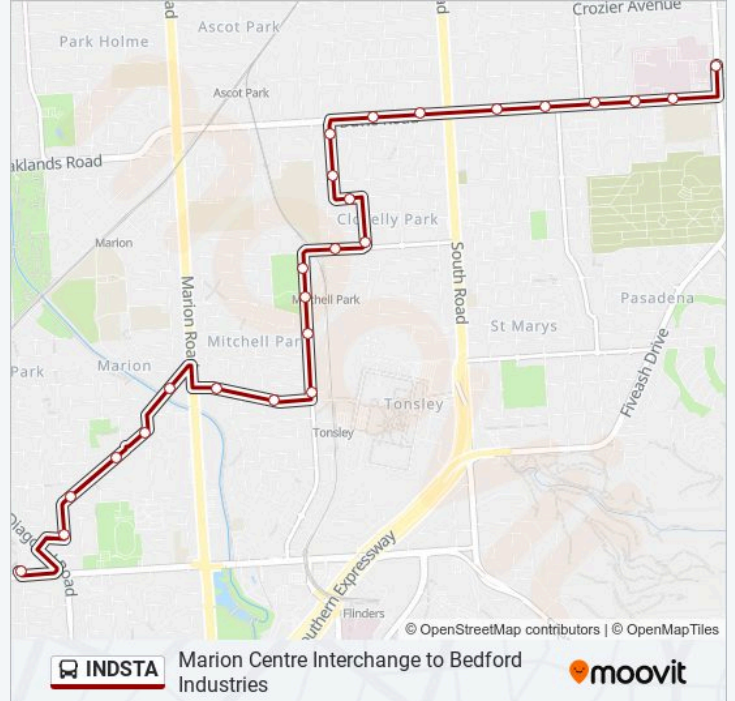

Direction: Bedford Industries

25 stops

[VIEW LINE SCHEDULE](#)

Zone A Marion Interchange - North side

Stop 29 Finniss St - West side

Stop 28 Finniss St - North West side

Stop 27 Finniss St - North West side

Stop 20D Daws Rd - North side

Stop 20C Daws Rd - North side

Stop 20B Daws Rd - North side

Stop 20A Daws Rd - North side

INDSTA bus Time Schedule

Bedford Industries Route Timetable:

Sunday	Not Operational
Monday	07:15
Tuesday	07:15
Wednesday	07:15
Thursday	07:15
Friday	07:15
Saturday	Not Operational

INDSTA bus Info

Direction: Bedford Industries

Stops: 25

Trip Duration: 20 min

Line Summary:

Stop School Daws Rd / Perry Ave

Stop School Daws Rd / Oxford Cir

Stop School Daws Rd / Francis St

Stop 17 Goodwood Rd - West side

INDSTA bus time schedules and route maps are available in an offline PDF at moovitapp.com. Use the Moovit App to see live bus times, train schedule or subway schedule, and step-by-step directions for all public transit in Adelaide.