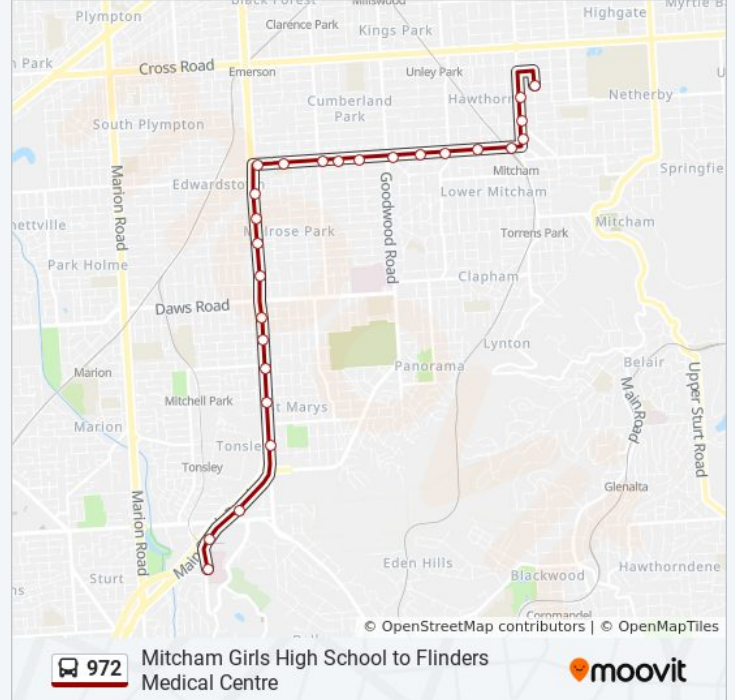

Stop 21 South Rd - East side

Stop 23 South Rd - East side

Stop 26 Main South Rd - South East side

Stop 27 Main South Rd - South East side

Zone B Flinders Medical Centre

972 bus time schedules and route maps are available in an offline PDF at moovitapp.com. Use the [Moovit App](#) to see live bus times, train schedule or subway schedule, and step-by-step directions for all public transit in Adelaide.

[About Moovit](#) • [MaaS Solutions](#) • [Supported Countries](#) • [Mooviter Community](#)

© 2024 Moovit - All Rights Reserved

Check Live Arrival Times