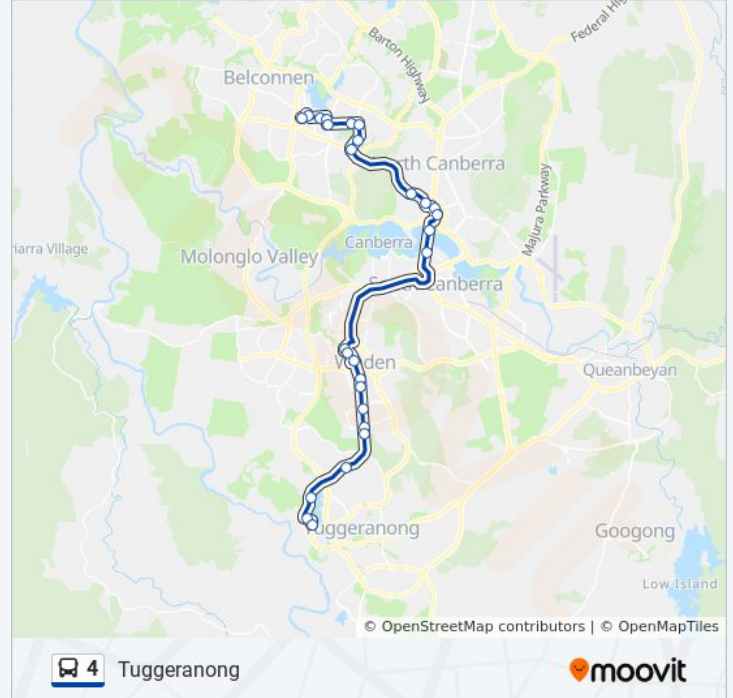

Cohen St Interchange Arrivals

Direction: Tuggeranong

27 stops

[VIEW LINE SCHEDULE](#)

Cohen St Interchange Plt 3

Westfield Belconnen Plt 1

Belconnen Interchange Plt 1

Eastern Valley Way After Emu Bank Dr

Tuggeranong Route Timetable:

Sunday	12:07 AM - 8:52 PM
Monday	5:29 AM - 10:32 PM
Tuesday	5:29 AM - 10:32 PM
Wednesday	5:29 AM - 10:32 PM
Thursday	5:29 AM - 10:32 PM
Friday	5:29 AM - 10:32 PM
Saturday	5:52 AM - 11:52 PM

4 bus Info

Direction: Tuggeranong

Stops: 27

Trip Duration: 60 min

Line Summary:

Athllon Dr Opp Shea St

Athllon Dr Opp Parramatta St

Southlands Shops Athllon Dr

Athllon Dr at Beasley St

Athllon Dr 2nd After Beasley St

Wanniassa Park & Ride South

Athllon Dr Opp Learmonth Dr

Lakeside Leisure Centre Anketell St

Tuggeranong Interchange Arrivals

4 bus time schedules and route maps are available in an offline PDF at moovitapp.com. Use the [Moovit App](#) to see live bus times, train schedule or subway schedule, and step-by-step directions for all public transit in Canberra.