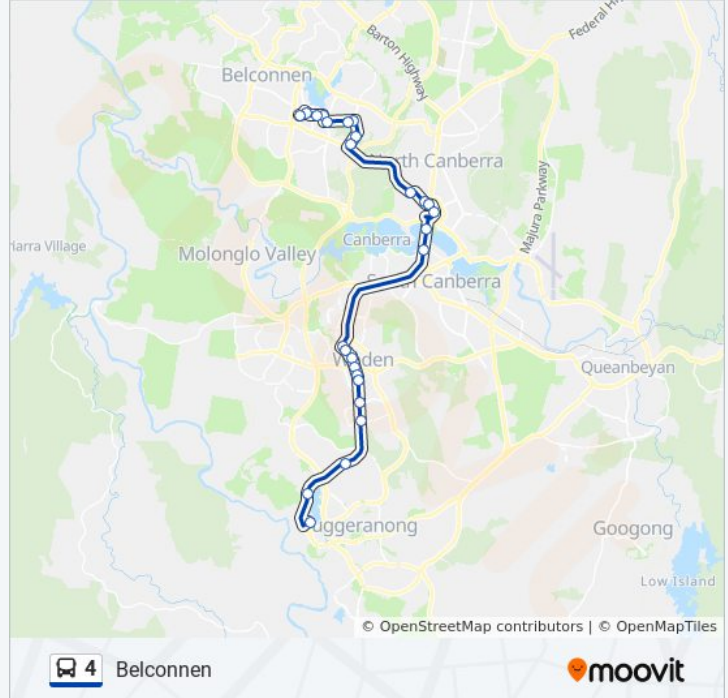

4 bus Info

Direction: Belconnen

Stops: 26

Trip Duration: 60 min

Line Summary:

Eastern Valley Way Bus Stn

Belconnen Interchange Arrivals

Westfield Belconnen Platform 2 Set Down Only

Cohen St Interchange Arrivals

Direction: Tuggeranong

27 stops

[VIEW LINE SCHEDULE](#)

Cohen St Interchange Plt 3

Westfield Belconnen Plt 1

Belconnen Interchange Plt 1

Eastern Valley Way After Emu Bank Dr

Tuggeranong Route Timetable:

Sunday	12:07 AM - 8:52 PM
Monday	5:29 AM - 10:32 PM
Tuesday	5:29 AM - 10:32 PM
Wednesday	5:29 AM - 10:32 PM
Thursday	5:29 AM - 10:32 PM
Friday	5:29 AM - 10:32 PM
Saturday	5:52 AM - 11:52 PM

4 bus Info

Direction: Tuggeranong

Stops: 27

Trip Duration: 60 min

Line Summary:

Athllon Dr Opp Shea St

Athllon Dr Opp Parramatta St

Southlands Shops Athllon Dr