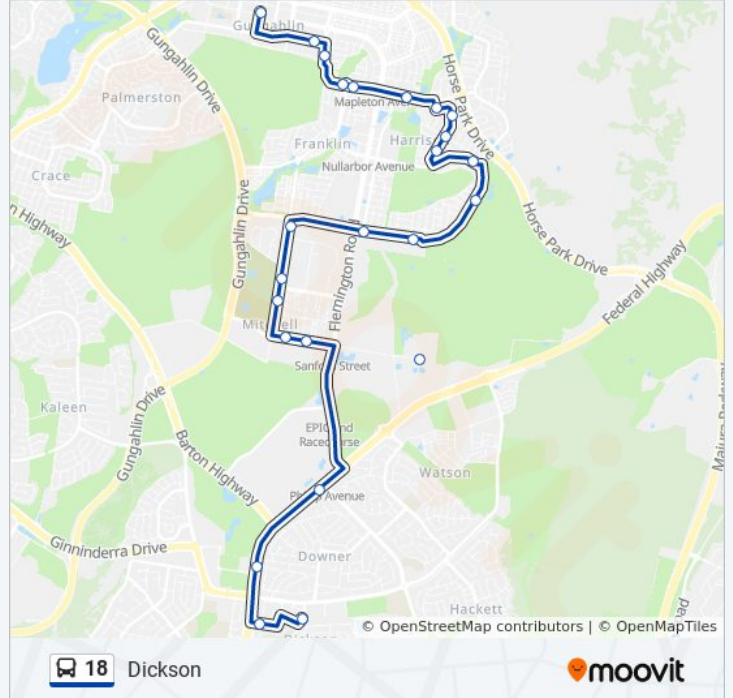

## Direction: Dickson

18 stops

[VIEW LINE SCHEDULE](#)

Gungahlin Place Plt 3  
The Valley Av Before Manning Clark Cr  
Manning Clark Cr After Barbara Jefferis St  
Manning Clark Cr Before Alice Crist St  
Oodgeroo Av Before Jocelyn Brown St  
Oodgeroo Av After Nullarbor Av  
Oogeroo Av After Rolls St  
Hoskins St After Oodgeroo Av  
Hoskins St Before Daniels St  
Hoskins St Before Vicars St  
Hoskins St Before Lysaght St  
Hoskins St After Lysaght St  
Sandford St Before 1st Kemble Ct  
Sandford St Before 1st Winchombe Ct  
Federal Hwy After Phillip Av  
Northbourne Av After Swinden St  
Dickson Interchange Plt 1  
Dickson Shops Cowper St

## Direction: Dickson Via Bimberi

19 stops

[VIEW LINE SCHEDULE](#)

- Gungahlin Place Plt 3
- The Valley Av Before Manning Clark Cr
- Manning Clark Cr After Barbara Jefferis St
- Manning Clark Cr Before Alice Crist St
- Oodgeroo Av Before Jocelyn Brown St
- Oodgeroo Av After Nullarbor Av
- Oogeroo Av After Rolls St
- Hoskins St After Oodgeroo Av
- Hoskins St Before Daniels St
- Hoskins St Before Vicars St
- Hoskins St Before Lysaght St
- Hoskins St After Lysaght St
- Sandford St Before 1st Kemble Ct
- Sandford St Before 1st Winchombe Ct
- Bimberi Centre
- Federal Hwy After Phillip Av
- Northbourne Av After Swinden St
- Dickson Interchange Plt 1

## 18 bus Info

**Direction:** Dickson Via Bimberi

**Stops:** 19

**Trip Duration:** 38 min

**Line Summary:**

Dickson Shops Cowper St

**Direction: Gungahlin**

20 stops

**18 bus Info**

**Direction:** Gungahlin

**Stops:** 20

**Trip Duration:** 32 min

**Line Summary:**

 [18 bus Line Map](#)

The Valley Av After Manning Clark Cr

Gungahlin Place Plt 4 Arrivals