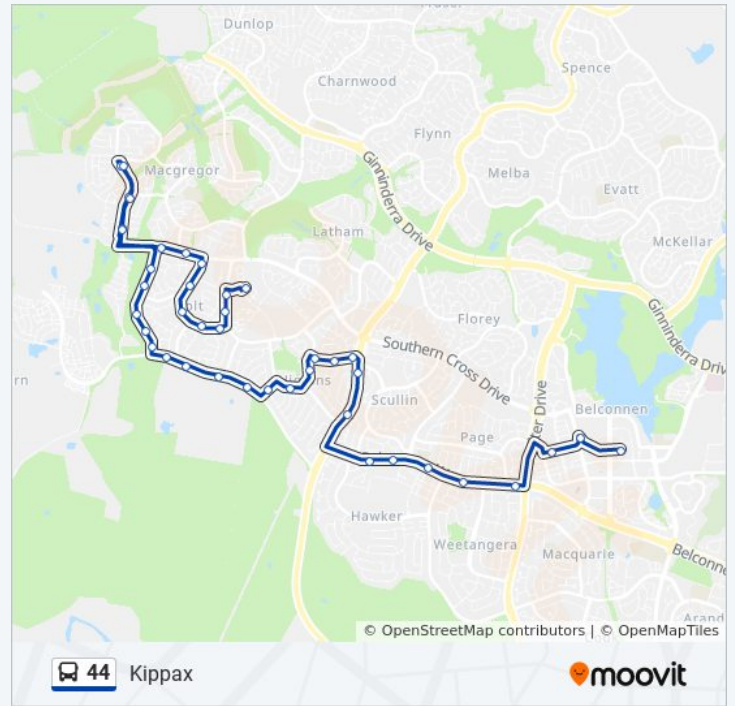

Drake Brockman Dr Opp Spofforth St

Spofforth St After Strocdill Dr

Spofforth St Opp 26

Spofforth St Opp 44

Spofforth St Opp Messenger St

Spofforth St Before Southern Cross Dr

Macfarlane Burnet Av After 1st Eccles Cct

Macfarlane Burnet Av After Hollows Cct

Macfarlane Burnet Av Opp Constance Stone St

Macfarlane Burnet Av After Constance Stone St

Macfarlane Burnet Av Before Hollows Cct

Macfarlane Burnet Av Before De Gruchy Pl

Southern Cross Dr Opp Spofforth St

Southern Cross Dr After O'Reilly St

Beaurepaire Cr After Southern Cross Dr

Beaurepaire Cr After 1st Pickworth St

Holt Shops Beaurepaire Cr

Beaurepaire Cr After Rice Pl

Beaurepaire Cr Before Starke St

Starke St After Beaurepaire Cr

Starke St Opp Luke St

Kippax Terminus

44 bus time schedules and route maps are available in an offline PDF at moovitapp.com. Use the [Moovit App](#) to see live bus times, train schedule or subway schedule, and step-by-step directions for all public transit in Canberra.