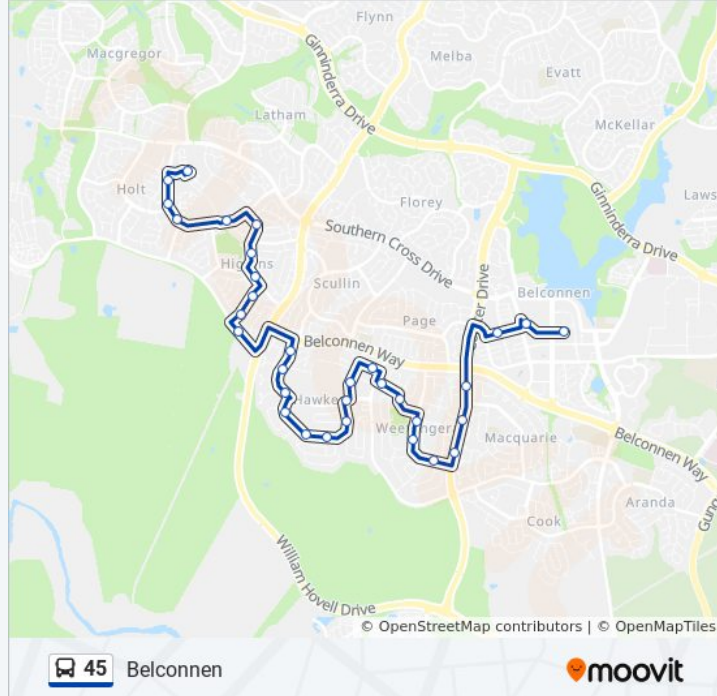

45 bus Info

Direction: Belconnen

Stops: 32

Trip Duration: 28 min

Line Summary:

Gillespie St Before 2nd Morton St
 Shumack St Opp Weetangera Shops
 Shumack St Opp Weetangera Ps
 Shumack St Before 2nd Abernethy St
 Coulter Dr After Schumack St
 Coulter Dr Opp Lachlan St
 Coulter Dr Before Belconnen Way
 Cohen St Interchange
 Westfield Belconnen Platform 1 Set Down Only
 Belconnen Interchange Arrivals

Direction: Kippax

33 stops

[VIEW LINE SCHEDULE](#)

Radford College College St
 Belconnen Interchange Plat 5
 Westfield Belconnen Plat 2
 Cohen St Interchange Plat 5
 Coulter Dr Before Lachlan St
 Coulter Dr After Lachlan St
 Coulter Dr Opp Schumack St
 Shumack St After Harcourt St
 Weetangera Ps Shumack St
 Weetangera Shops Shumack St
 Gillespie St Before Southwell St
 Gillespie St Before Springvale Dr
 Hawker Pl Opp Hawker Shops
 Beetaloo St After Bonrook St
 Eridunda Cctbefore 2nd Woolner Cct
 Eridunda Cct After 1st Ambalindum St
 Eridunda Cct Opp Hawker Ps
 Eridunda Cct Before Mataranka St

45 bus Info

Direction: Kippax

Stops: 33

Trip Duration: 27 min

Line Summary:

Murrانji St Opp Hawker College
Murrانji St Opp Delamere St
Murrانji St Opp Alexandria St
Drake Brockman Dr After Kingsford Smith Dr
Kinsella St After Drake Brockman Dr
Kinsella St Before Findlay St
Findlay St After Kinsella St
Higgins Shops Fullagar Cr
Fullagar Cr Opp Northmore Cr
Starke St Opp Hardwick Cr
Starke St Opp Kingsford Smith School
Starke St Before Beaurepaire Cr
Starke St After Beaurepaire Cr
Starke St Opp Luke St
Kippax Terminus