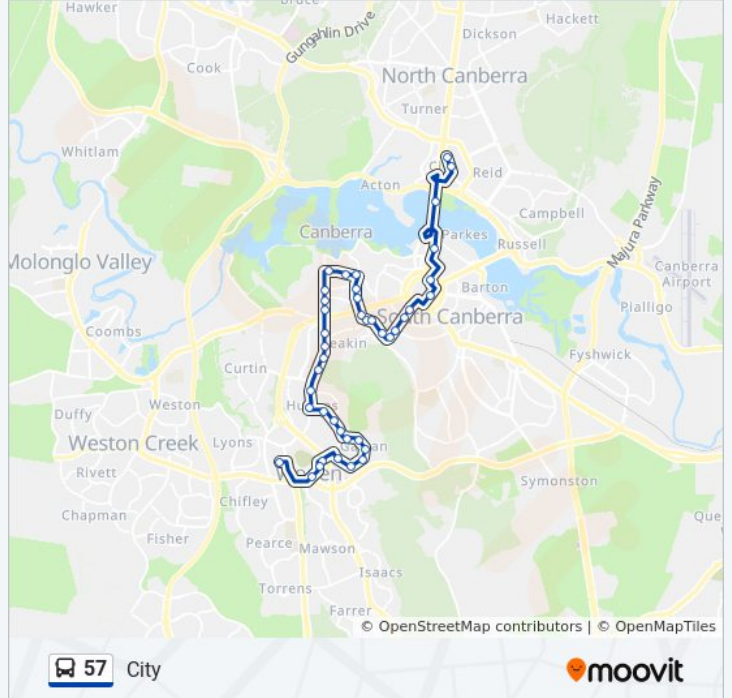

Direction: City

42 stops

[VIEW LINE SCHEDULE](#)

Woden Temporary Interchange Plt 5
Canberra College Launceston St
St Peter & St Pauls Ps Yamba Dr
Yamba Dr Opp Justinian St
Yamba Dr Before Kitchener St
Garran Ps Gilmore Cr
Gilmore Cr Before 1st Eldridge Cr
Gilmore Cr After Hopegood Pl
Garran Shops Gilmore Cr
Gilmore Cr Opp 1st Ingamells St
Gilmore Cr After Sabine Cl
Kitchener St Before Lynch St
Kitchener St After Mcnicoll St
Kitchener St Opp Goble St
Hughes Shops Wisdom St
Kent St After Jensen St
Alfred Deakin Hs Kent St
Royal Life Saving House Kent St
Canberra Private Hospital Kent St
Kent St After Strickland Cr
Novar St After Kintore Cr
Novar St Before Weston St

57 bus Info

Direction: City

Stops: 42

Trip Duration: 40 min

Line Summary:

Yarralumla Shops Novar St
 Schlich St After Novar St
 Schlich St Before Musgrave St
 Schlich St Before Hopetoun Cct
 Hopetoun Cct Before 1st Hampton Cct
 Hopetoun Cct After 1st Hampton Cct
 Hopetoun Cct Before Grey St
 Gawler Cr After Deakin Shops
 Gawler Cr Before Robe St
 Canberra Girls Grammar Senior School Gawler Cr
 Canberra Girls Grammar Senior School Melbourne Av
 Melbourne Av Before Empire Cct
 Melbourne Av After National Cct
 Melbourne Av After Canterbury Cr
 Parliament House Parliament Dr Northbound
 Parliament House Federation Mall Northbound
 Langton Cr Before King Edward Tce
 Commonwealth Av Opp Regatta Point
 Legislative Assembly London Cct
 City Interchange Plt 11 Arrivals

Direction: Woden

42 stops

[VIEW LINE SCHEDULE](#)

City Interchange Plt 10
 London Cct Opp Legislative Assembly
 Regatta Point Commonwealth Av
 Langton Cr After Newlands St
 Parliament House Federation Mall Southbound
 Parliament House Parliament Dr Southbound
 Melbourne Av After Somers Cr
 Melbourne Av at National Cct

Gilmore Cr Before Esson Pl

Gilmore Cr Opp Garran Ps

Yamba Dr After Kitchener St

Yamba Dr Opp St Peter & St Pauls Ps

Direction: Woden

Stops: 42

Trip Duration: 41 min

Line Summary: