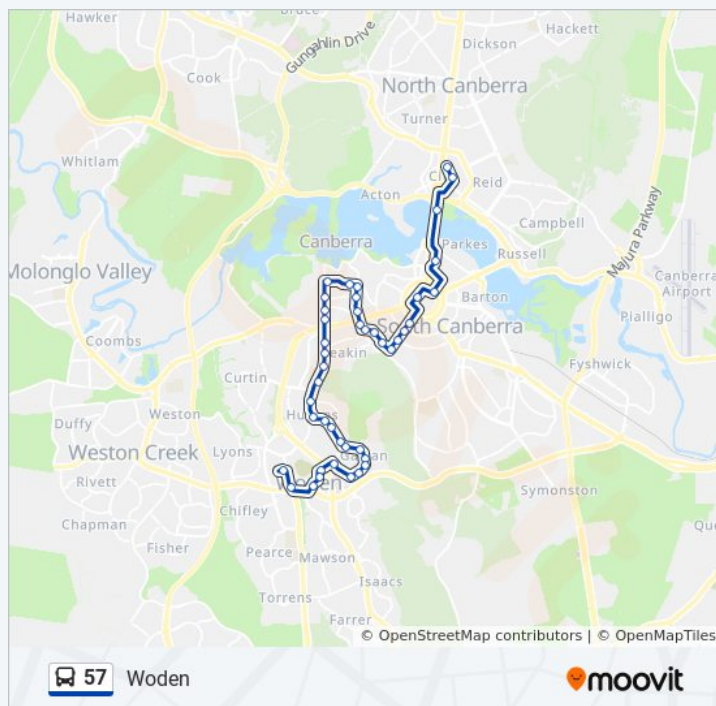

Direction: City

42 stops

[VIEW LINE SCHEDULE](#)

Woden Temporary Interchange Plt 5
Canberra College Launceston St
St Peter & St Pauls Ps Yamba Dr
Yamba Dr Opp Justinian St
Yamba Dr Before Kitchener St
Garran Ps Gilmore Cr
Gilmore Cr Before 1st Eldridge Cr
Gilmore Cr After Hopegood Pl
Garran Shops Gilmore Cr
Gilmore Cr Opp 1st Ingamells St
Gilmore Cr After Sabine Cl
Kitchener St Before Lynch St
Kitchener St After Mcnicoll St
Kitchener St Opp Goble St
Hughes Shops Wisdom St
Kent St After Jensen St
Alfred Deakin Hs Kent St
Royal Life Saving House Kent St
Canberra Private Hospital Kent St
Kent St After Strickland Cr
Novar St After Kintore Cr
Novar St Before Weston St

Kitchener St Before Birdwood St

Kitchener St Before 1st Gilmore Cr

Gilmore Cr at 1st Ingamells St

Gilmore Cr After 2nd Ingamells St

Gilmore Cr Opp Garran Shops

Gilmore Cr Before Hartigan St

Gilmore Cr Opp 1st Eldridge Cr

Gilmore Cr Before Esson Pl

Gilmore Cr Opp Garran Ps

Yamba Dr After Kitchener St

Yamba Dr Opp St Peter & St Pauls Ps

Direction: Woden

Stops: 42

Trip Duration: 41 min

Line Summary:

Launceston St Opp Canberra College

Woden Temporary Interchange Plt 4 Arrive

57 bus time schedules and route maps are available in an offline PDF at moovitapp.com. Use the [Moovit App](#) to see live bus times, train schedule or subway schedule, and step-by-step directions for all public transit in Canberra.