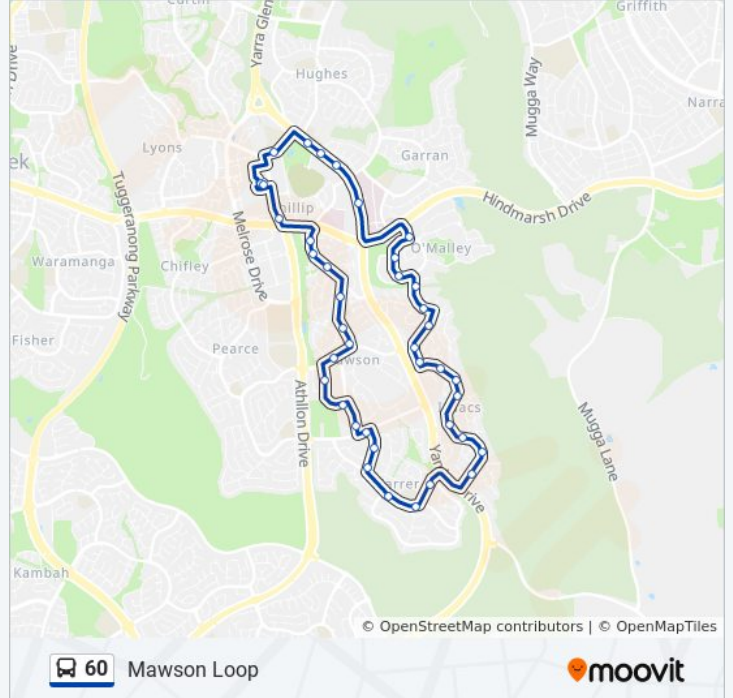

### Direction: Mawson Loop

38 stops

[VIEW LINE SCHEDULE](#)

- Woden Temporary Interchange Plat 2
- Ainsworth St Opp Woden Cit
- Ainsworth St Before Kitchener St
- Kitchener St After Ainsworth St
- Canberra Hospital Yamba Dr
- Tyagarah St Before Culgoa Cct
- Culgoa Cct Before Bulwarra Cl
- Culgoa Cct Opp 2nd Jindalee Cr
- Kareelah Vsta After Mialli Pl
- Kareelah Vsta After Taronga Pl
- Ngunawal Dr After Kareelah Vsta
- Bromby St Opp Cobbadah St
- Bromby St After William Wilkins Cr
- Julia Flynn Av After Adkinson Cl
- Julia Flynn Av Before Crook Pl
- Julia Flynn Av Opp Isaacs Shops
- Julia Flynn Av Opp Dorsch St
- Julia Flynn Av After 2nd Rule St
- Julia Flynn Av After Huffer Cl
- Julia Flynn Av After 2nd Rowntree Cr
- Dookie St After Hawkesbury Cr
- Lambrigg St Opp Farrer Ps

### 60 bus Info

**Direction:** Mawson Loop

**Stops:** 38

**Trip Duration:** 33 min

**Line Summary:**

Lambrigg St After Prescott St  
Marshall St Opp Farrer Shops  
Goodwin Village Farrer Marshall St  
Beasley St After Marshall St  
Wilkins St After Beasley St  
Heard St After Wilkins St  
Southlands Shops Heard St  
Mawson Dr After Hurley St  
Ainsworth St After Mawson Dr  
Ainsworth St Opp Mawson Ps  
Ainsworth St Opp Canberra Christian School  
Ainsworth St Before Power St  
Ainsworth St Before Horbury St  
Ainsworth St After Alsop CI  
Callam St After Hindmarsh Dr  
Woden Temporary Interchange Plt 3 Arrive